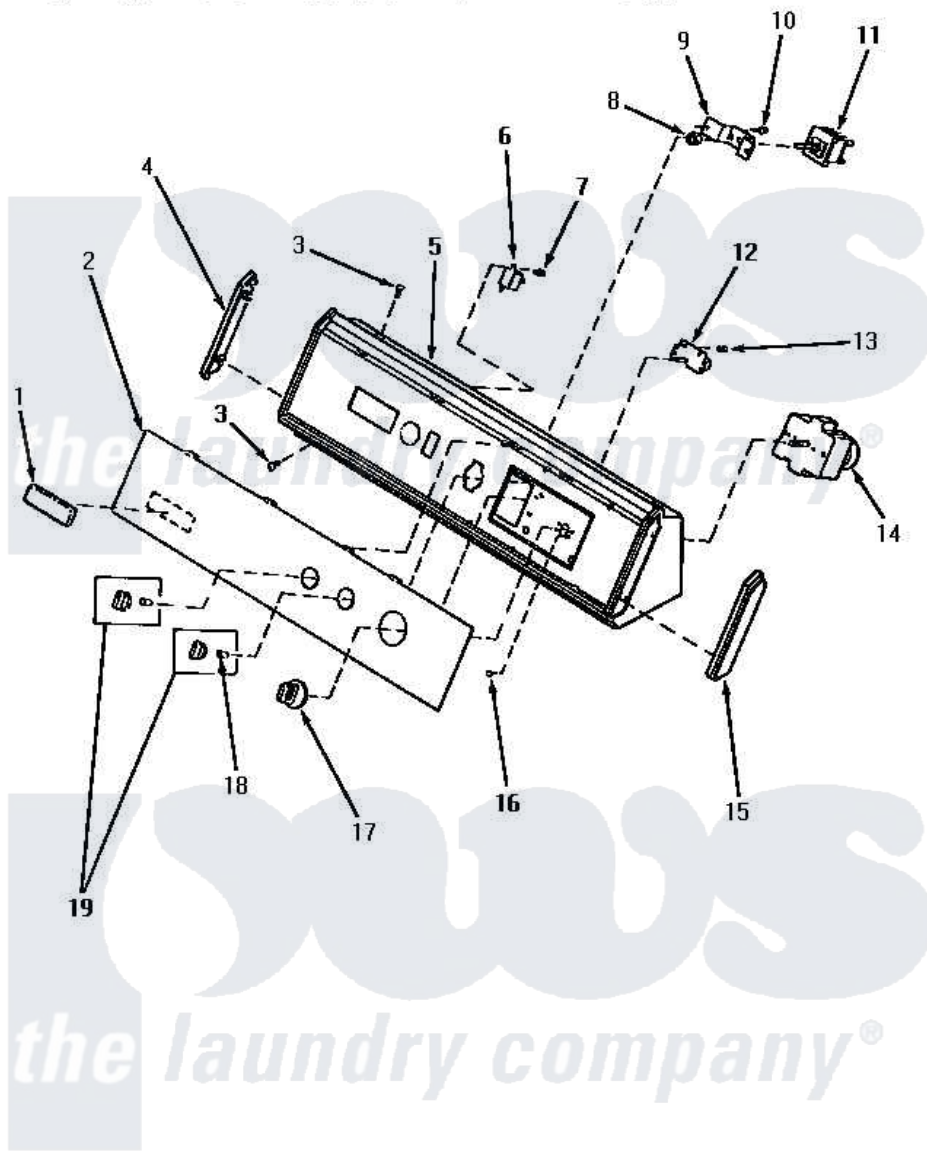

Amana AE4213 04 - GRAPHIC PANEL, CONTROL HOOD & CONTROLS

GRAPHIC PANEL, CONTROL HOOD AND CONTROLS

Amana [Residential Amana AE4213 Washer Parts](#) Parts Diagram 04 - GRAPHIC PANEL, CONTROL HOOD & CONTROLS

[Click on the part number to view part](#)

Item	Original Part Number	Replaced By	Status	Part Description
"	NOTE:		Not Available	IF DRYER IS INSTALLED IN A MANUFACTURED (MOBILE) HOME, OR IF LOCAL CODES DO NOT PERMIT GROUNDING THROUGH THE NEUTRAL, THIS WIRE WILL NOT BE ON THE DRYER. SEE I
2	60055		Not Available	PANEL, GRAPHIC
3	31752		Not Available	SCREW, No. 8ABX3/4 POZIDRI
4	31249		Not Available	CAP, END-L.H.-CHROME
5	59955		Not Available	ASSY, HOOD & MOUNTING P
6	59446			Signal, Non-Adjustable
7	23962	W10116760		Screw
8	57584		Not Available	NUT
9	59704			Bracket, Switch Mount
10	31260			Screw, No. 8 X 3/8 Ind H
11	58813	58813P		Switch W/Instructions

"	Y61511		Not Available	SWITCH,FABRIC SELECTOR
12	59450		Not Available	SWITCH,ROTATE-TO-START
13	23962	W10116760		Screw
14	59497			Timer, 4 Cycle
15	31248			Cap, End-RH-Chrome
16	Y59616	90767		Screw, 8A X 3/8 HeX Washer Head Tapping
17	59791			Assembly, Timer Knob And Skir
18	10519		Not Available	RETAINER
19	31286		Not Available	ASSY,KNOB-ROTARY-BLK/O