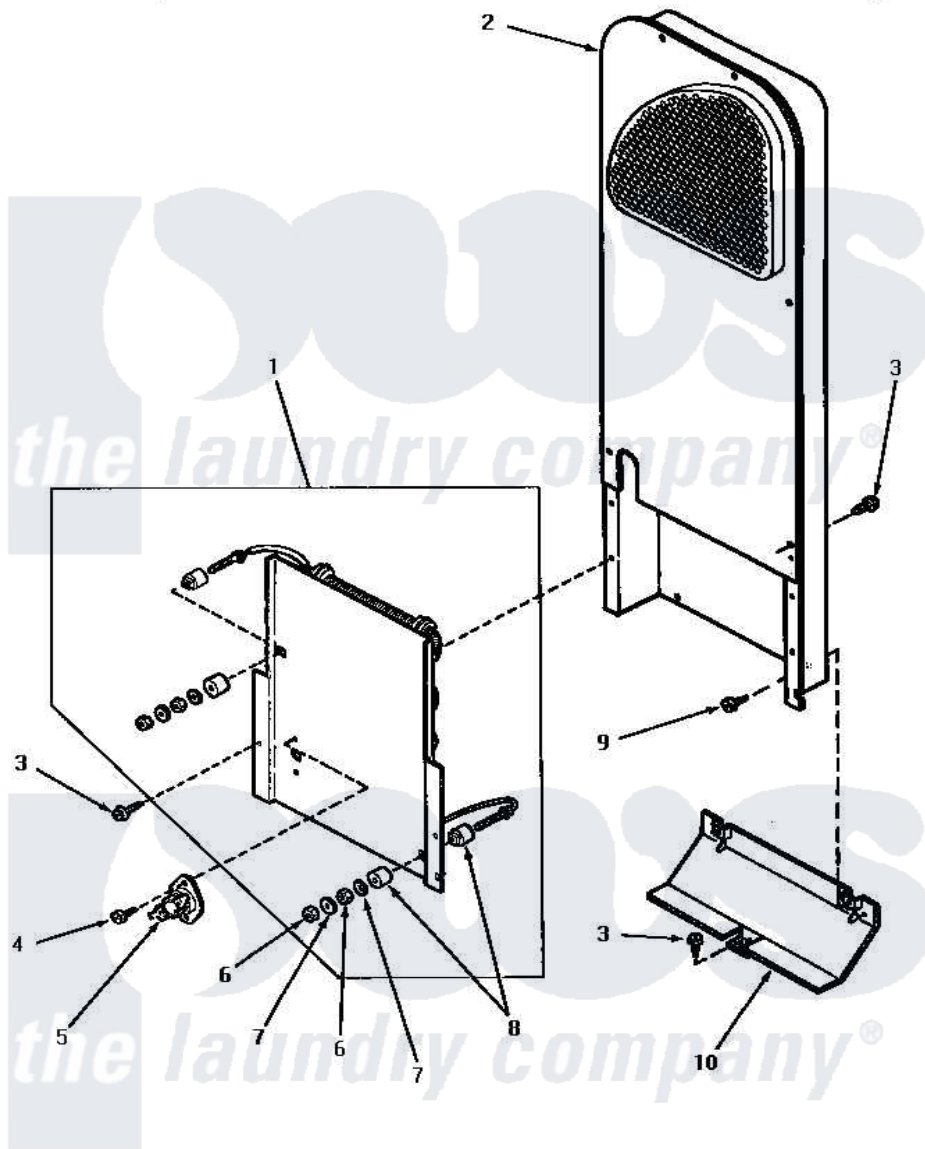

# Amana AE4213 06 - HEATER BOX (THRU SN S6271975XG)

## HEATER BOX (Electric Models through Serial No. S6271975XG)

Amana [Residential Amana AE4213 Washer Parts](#) Parts Diagram 06 - HEATER BOX (THRU SN S6271975XG)

[Click on the part number to view part](#)

Item	Original Part Number	Replaced By	Status	Part Description
1	<a href="#">61928</a>			Heater Assembly 208V
"	<a href="#">61927</a>			Heater Assembly
2	61161P	<a href="#">503605</a>		Assembly, Heater Duct
3	33562	<a href="#">27001200</a>		Screw
4	23222	<a href="#">3177991</a>		Screw
5	<a href="#">56082</a>			Thermostat, Limit
6	Q6163		Not Available	NUT
7	56552		Not Available	LOCKWASHER
8	<a href="#">57408</a>			Insulator
9	51780	<a href="#">3390631</a>		Screw, 10-16 X 3/8
10	60952		Not Available	SHIELD,HEAT DUCT