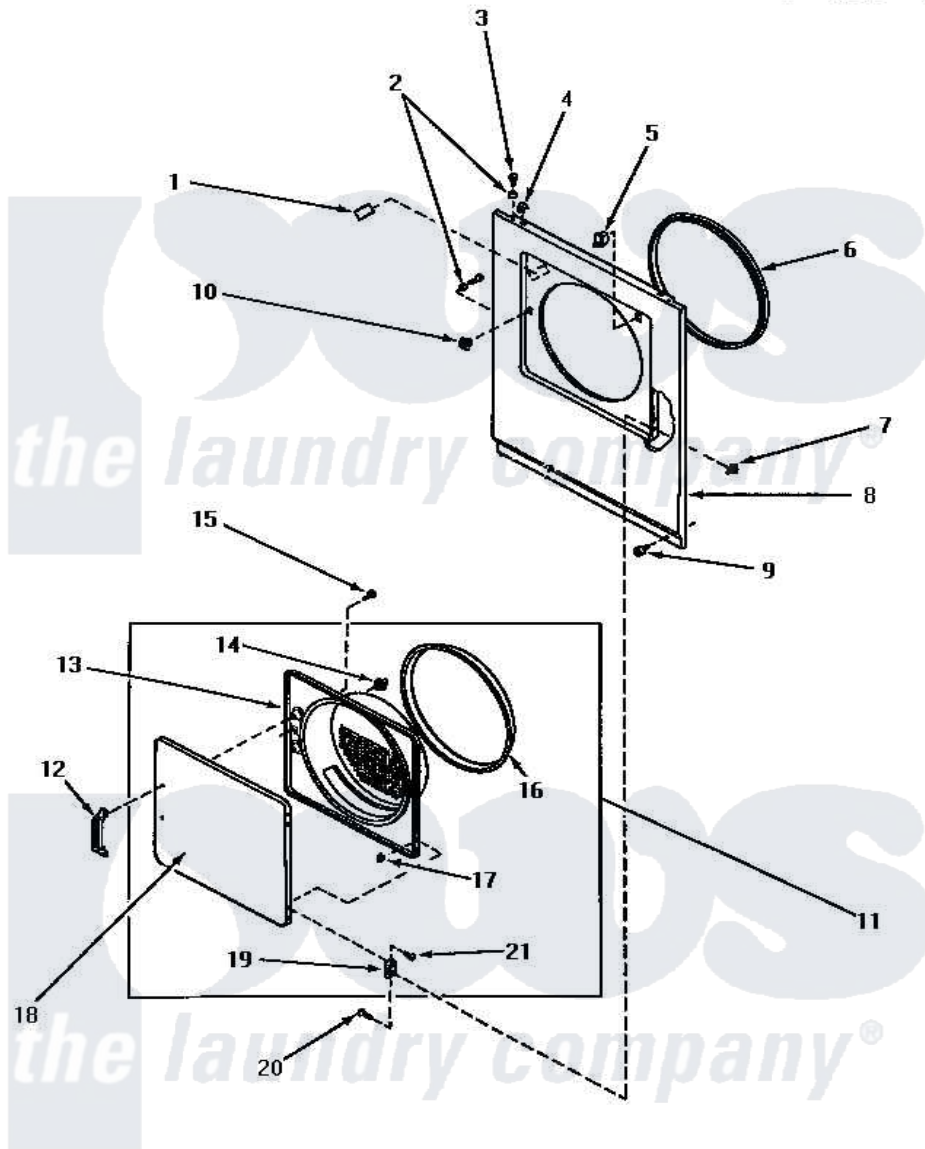

Amana AE4213 07 - LOADING DOOR, FRONT PANELS & ACCESS DOOR

LOADING DOOR, FRONT PANELS AND ACCESS DOOR

Amana [Residential Amana AE4213 Washer Parts](#) Parts Diagram 07 - LOADING DOOR, FRONT PANELS & ACCESS DOOR

[Click on the part number to view part](#)

Item	Original Part Number	Replaced By	Status	Part Description
1	58854			Repl By 500281
2	56079	505187		Locator, Panel
3	32671	Y014874		Screw, Idler Arm And Sleeve
4	28835	22001650		Fastener, Spring
5	57012	W10169313		Switch-Dor
6	Y61380			Seal, Front Panel
7	51236	488130		Nut
8	62420W		Not Available	FRONT PANEL, WHITE
"	62420L	62420LP		Assembly
"	62420H		Not Available	FRONT PANEL, HARVEST GOLD
9	58637	27001200		Screw
10	54660	LA-1003		Door Catch Kit
11	62151L		Not Available	ASSY,DOOR
"	62151W		Not Available	ASSY,DOOR
"	62151H		Not Available	ASSY,DOOR

12	54068P	61925		Pull Door Commercial Black
13	62152H		Not Available	INNER DOOR PANEL, HARVEST GOLD
"	62152L	62152P		Liner
"	62152W		Not Available	LINER,DOOR
14	54661	LA-1003		Door Catch Kit
15	Y33561	489464		Screw
16	61379	61379P		Door Seal
17	23407			Nut, Speed-8A Tinn C15
18	62153L		Not Available	DOOR
"	62153H			Door
"	62153W		Not Available	PANEL OUTER DOOR
19	56045			Hinge
20	22649			Screw, 8-32 X 13/32 FI
21	52864	500226		Screw, 8b-16 x 5/8 Tap