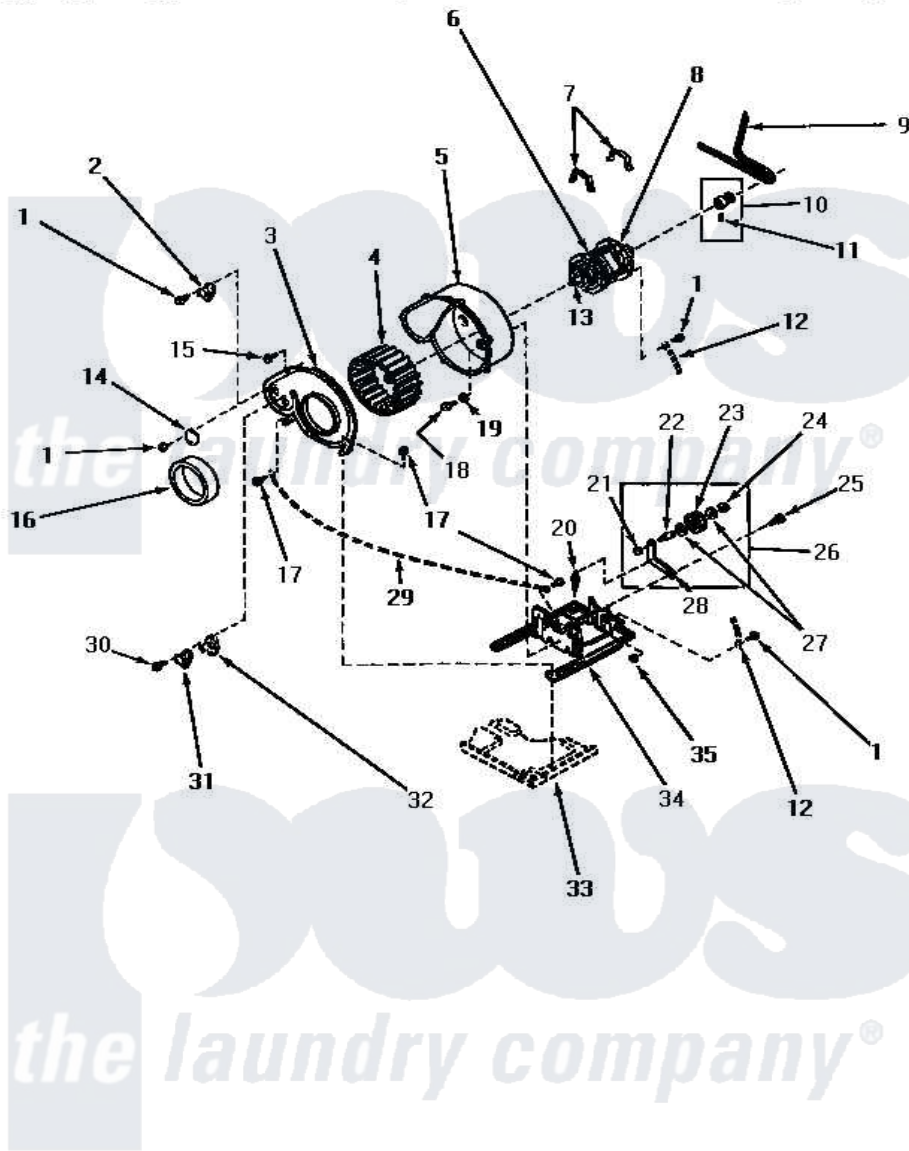

## MOTOR, EXHAUST FAN AND BELT

Amana [Residential Amana AE4213 Washer Parts](#) Parts Diagram 08 - MOTOR, EXHAUST FAN & BELT  
 Click on the part number to view part

Item	Original Part Number	Replaced By	Status	Part Description
1	23222	<a href="#">3177991</a>		Screw
2	<a href="#">56410</a>			Thermostat
3	60938P		Not Available	COVER,BLOWER HOUSING
4	56000	<a href="#">510139P</a>		Assembly Blower Fan Package
5	<a href="#">56020</a>			Housing, Blower
6	Y58044	<a href="#">915P3</a>		Motor-Drve
7	Y58047	<a href="#">660658</a>		Clamp, Motor Mounting 343481 685441
8	53226		Not Available	SWITCH,MOTOR
"	59895		Not Available	MOTOR SWITCH, INTERNAL MOUNTED
"	53249		Not Available	SWITCH
9	59174	<a href="#">40111201</a>		Belt, Cylinder
10	59173		Not Available	MOTOR PULLEY ASSEMBLY
11	52906		Not Available	SETSCREW
12	Y00000000		Not Available	SEE NOTE GROUND WIRE, GREEN

13	<a href="#">27604P</a>		Never-Seeze 1 Oz Tube
14	61203	Not Available	COVER PLATE
15	23962	<a href="#">W10116760</a>	Screw
16	56065	Not Available	SEAL
17	51780	<a href="#">3390631</a>	Screw, 10-16 X 3/8
18	33562	<a href="#">27001200</a>	Screw
19	20492	<a href="#">M0270504</a>	Washer
20	<a href="#">56076</a>		Spring, Idler
21	56156	<a href="#">358160</a>	Nut
22	<a href="#">56461</a>		Shaft
23	<a href="#">Y54414</a>		Assembly, Wheel And Bearing
24	<a href="#">23748</a>		Ring, Retaining
25	56587	Not Available	SCREW, 1/4-20 HEX HD SH
26	Y56170	<a href="#">56170P</a>	Assembly- Idle
27	<a href="#">52549</a>		Washer, 501 ID X3/4 Odx
28	56057	Not Available	LEVER, IDLER
29	Y00000000	Not Available	SEE NOTE GROUND WIRE, GREEN -- (THROUGH SERIAL NO. S6181365XA)
30	23222	<a href="#">3177991</a>	Screw
"	52150	<a href="#">489464</a>	Screw
31	56471	Not Available	THERMOSTAT
"	<a href="#">Y61372</a>		Thermostat
32	61401	<a href="#">61623</a>	Thermostat, Heater-BR
33	Y00000000	Not Available	SEE NOTE BASE
34	Y60816	<a href="#">503613</a>	Mount, Motor
35	52566	<a href="#">27001225</a>	Nut, Jam Mid Lock 1/4-20