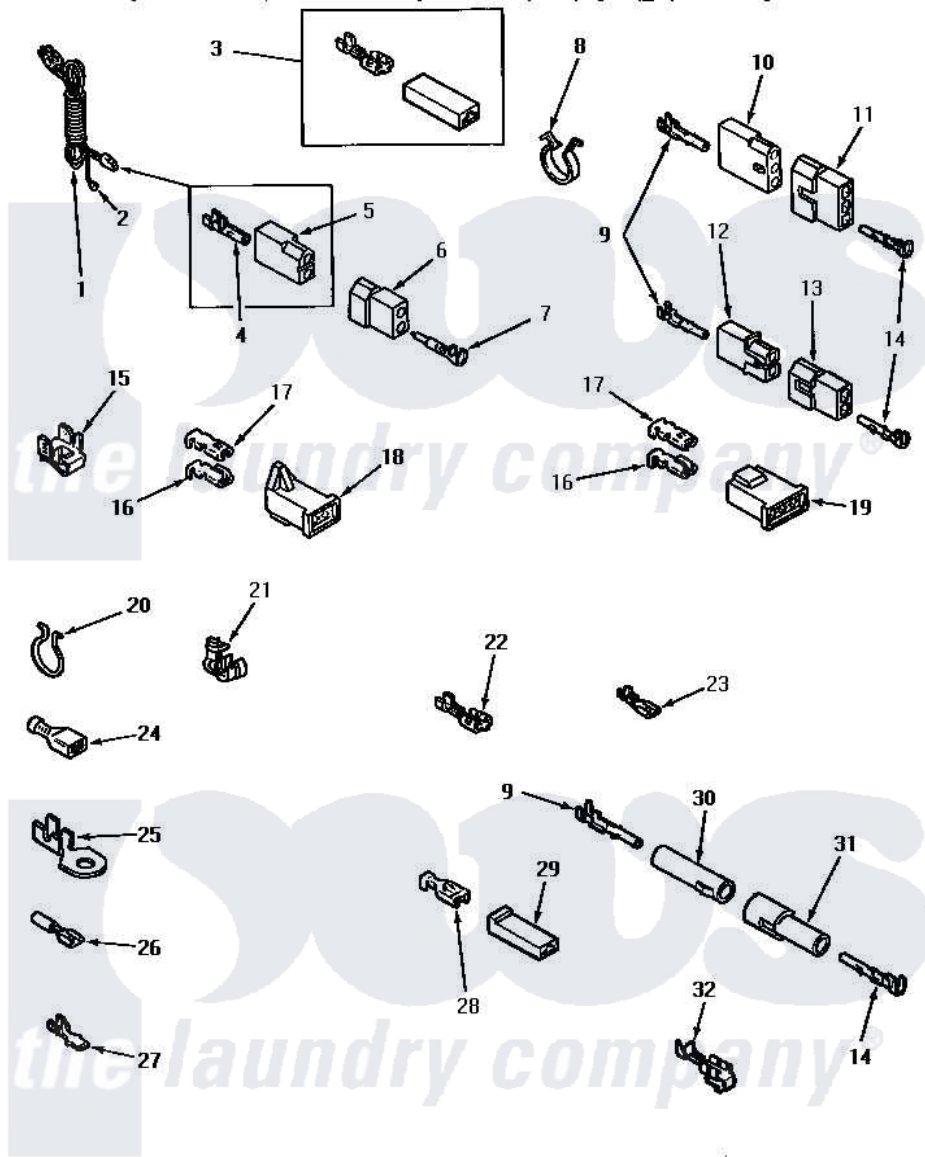

Amana AE4213 09 - POWER CORD & TERMINALS

POWER CORD AND TERMINALS

Amana [Residential Amana AE4213 Washer Parts](#) Parts Diagram 09 - POWER CORD & TERMINALS
 Click on the part number to view part

Item	Original Part Number	Replaced By	Status	Part Description
1	Y56222	27001142		Cord, Power
2	Y00000000		Not Available	SEE NOTE GROUND WIRE, GREEN
3	Y00237			Terminal-Female 1/4 ((1) 12 GAUGE Wire Or(2) 18 GA
4	00130			Terminal, Pin-1/8 Femal
5	56265			Receptacle, 2 Circuit
6	56266			Plug
7	Y00127			Terminal, Pin-1/8 Male
8	61510	504034		Clip, Wire
9	Y00117	5011-XX		093 Female Socket
10	23039	697780		Receptacle,
11	23040			Plug-3 Circuit
12	56451			Receptacle, 2 Circuit
13	56448			Terminal Block Plug
14	Y00116			Terminal, Pin-Male
15	Y00161	B5733302		Clip, Ground

16	Y00190		Connector-Receptacle
17	Y00189		Terminal, Spade
18	58799		Connector-2 Circuit
19	58800	Not Available	CONNECTOR-3 CIRCUIT (3 CIRCUIT CONNECTOR)
20	51291		Clip, Wire
21	21903	211881	Grommet, Cord Part Not Used- Gas Models Only
22	Y00121	Not Available	SPADE TERMINAL(12 GAUGE) (1/4 INCH-(2) 18 GAUGE WIRES O
"	Y00119	Not Available	SPADE TERMINAL(18 GAUGE) (1/4 INCH-(1) 18 GAUGE WIRE)
"	Y00222	Not Available	TERMINAL,FEMALE-1/4 SP
23	Y00124		Spade Terminal (18 Gauge) (3/16 Inch-(1) 18 Gauge Wire-
"	Y00209		Spade Terminal (18 Gauge) (3/16 Inch-(2) 18 Gauge Wires-
"	00156	00156SRE	65br30/Fl
24	Y00163	285432	Terminal
"	Y00165		Insulated Spade Terminal
25	00110		No.10 18 Gauge Wire
"	Y00111		Ring Terminal No.10 No.10 18 Gauge Wires Or
26	Y00215		Barrel Insulated Spade
"	Y00214	Not Available	BARREL INSULATED SPADE(18 GAUG (1/4 INCH-18 GAUGE WIRE)
27	Y00138		Male Tab Terminal 18 Gauge Wire)
"	Y00139	Y00138	Male Tab Terminal 18 Gauge Wire)
28	Y00115		Lock In Spade Terminal (18 Gaug (1/4 Inch-(1) 18 Gauge Wire)
"	00122	Not Available	(1/4 INCH-(2) 18 GAUGE WIRES O
29	90789		Connector
30	26301		Receptacle, Molex
31	26302	Not Available	PLUG,1 CIRCUIT
32	Y00114		Spade Terminal