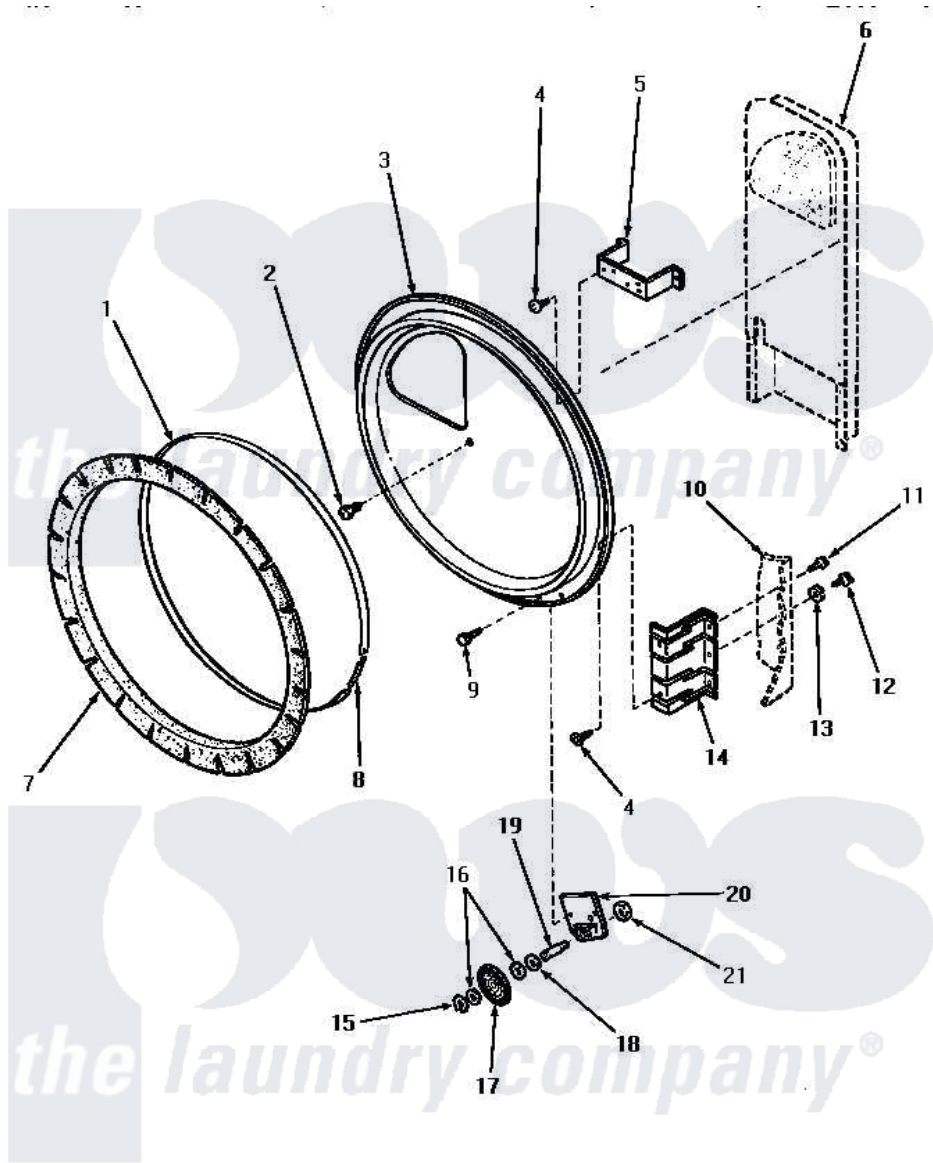

# Amana AE4213 10 - REAR BLKHD, FELT SEAL & CYLINDER ROLLER

## REAR BULKHEAD, FELT SEAL AND CYLINDER ROLLER

Amana [Residential Amana AE4213 Washer Parts](#) Parts Diagram 10 - REAR BLKHD, FELT SEAL & CYLINDER ROLLER

[Click on the part number to view part](#)

Item	Original Part Number	Replaced By	Status	Part Description
1	Y56090		Not Available	SEAL STRAP
2	Y33561	<a href="#">489464</a>		Screw
3	61135P		Not Available	ASSY,REAR BULKHEAD
4	56078	<a href="#">M400664</a>		SCrew Tap Trs Cr Rec 1016AB
5	<a href="#">60823P</a>			Bracket, Terminal Block
6	Y00000000		Not Available	SEE NOTE HEAT DUCT
7	<a href="#">56088</a>			Assembly, Seal
8	<a href="#">52310</a>			Spring
9	51780	<a href="#">3390631</a>		Screw, 10-16 X 3/8
10	Y00000000		Not Available	SEE NOTE CABINET
11	33562	<a href="#">27001200</a>		Screw
12	<a href="#">52909</a>			Screw, 10B-16 X 1/2 HeX
13	51474		Not Available	WASHER, 13/64IDX1/2ODX.
14	56055		Not Available	BRACKET,BULKHEAD-REAR
15	<a href="#">23748</a>			Ring, Retaining

16	<a href="#">52549</a>		Washer, 501 ID X3/4 Odx
17	56457	<a href="#">62649P</a>	Roller- CY
18	23886		Not Available WASHER,.578IDX1.25ODX1
19	<a href="#">56461</a>		Shaft
20	56042		Not Available BRACKET,CYLINDER ROLLER
21	56156	<a href="#">358160</a>	Nut