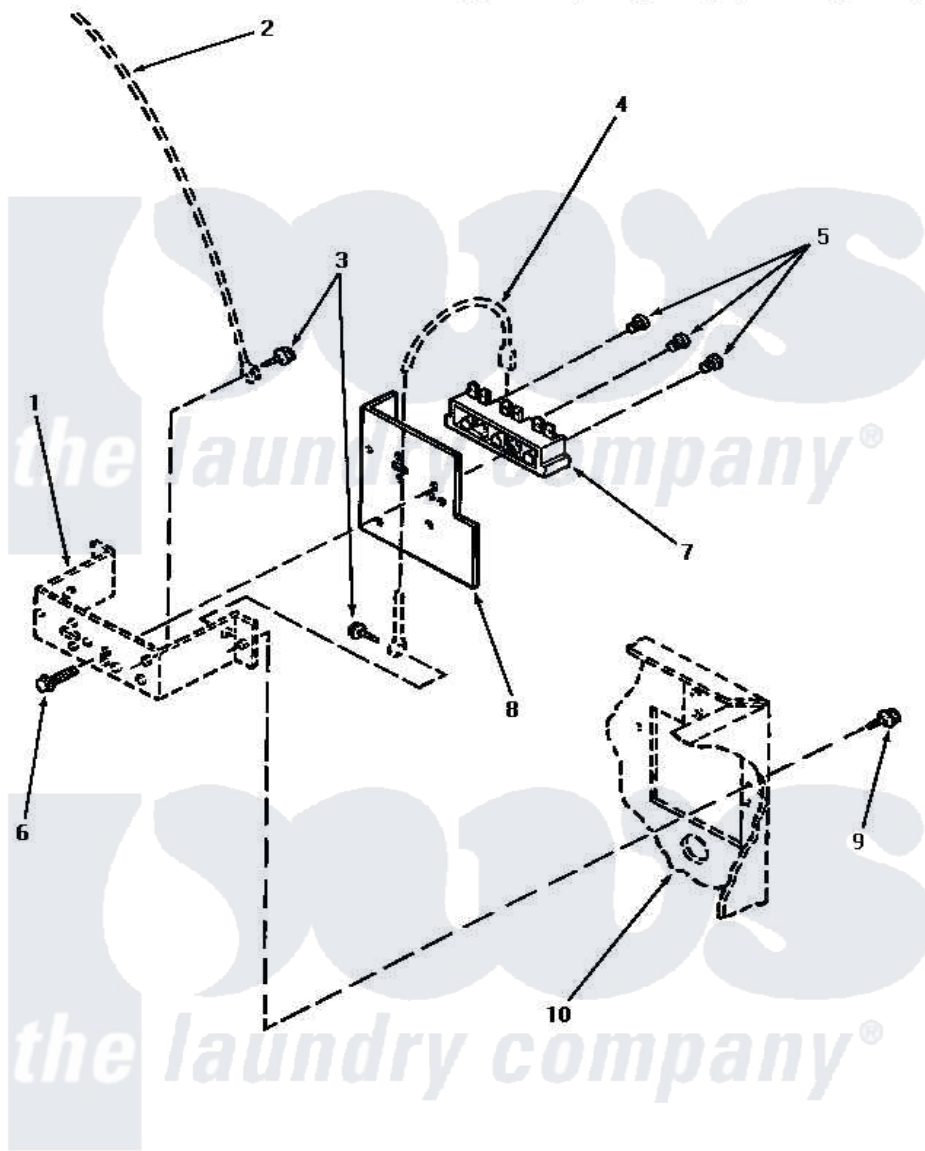

Amana AE4213 11 - TERMINAL BLOCK (STARTING SN S6271976XG)

TERMINAL BLOCK (Electric Models starting Serial No. S6271976XG)

Amana [Residential Amana AE4213 Washer Parts](#) Parts Diagram 11 - TERMINAL BLOCK (STARTING SN S6271976XG)
 Click on the part number to view part

Item	Original Part Number	Replaced By	Status	Part Description
1	Y00000000		Not Available	SEE NOTE TERMINAL BLOCK BRACKET
2	Y00000000		Not Available	SEE NOTE GROUND WIRE, GREEN
3	20530			Screw, 10-24 x 3/8 Hex
4	Y00000000		Not Available	SEE NOTE GROUND WIRE, GREEN -- (SEE NOTE)
5	Y61199	3400094		Screw, 10-32 X 3/8
6	Y61200	501285		Screw, No.12 X 9/16-Pla
7	61923P	61923		Block, Terminal
8	56087			Shield, Terminal Block
9	33562	27001200		Screw
10	Y00000000		Not Available	SEE NOTE CABINET