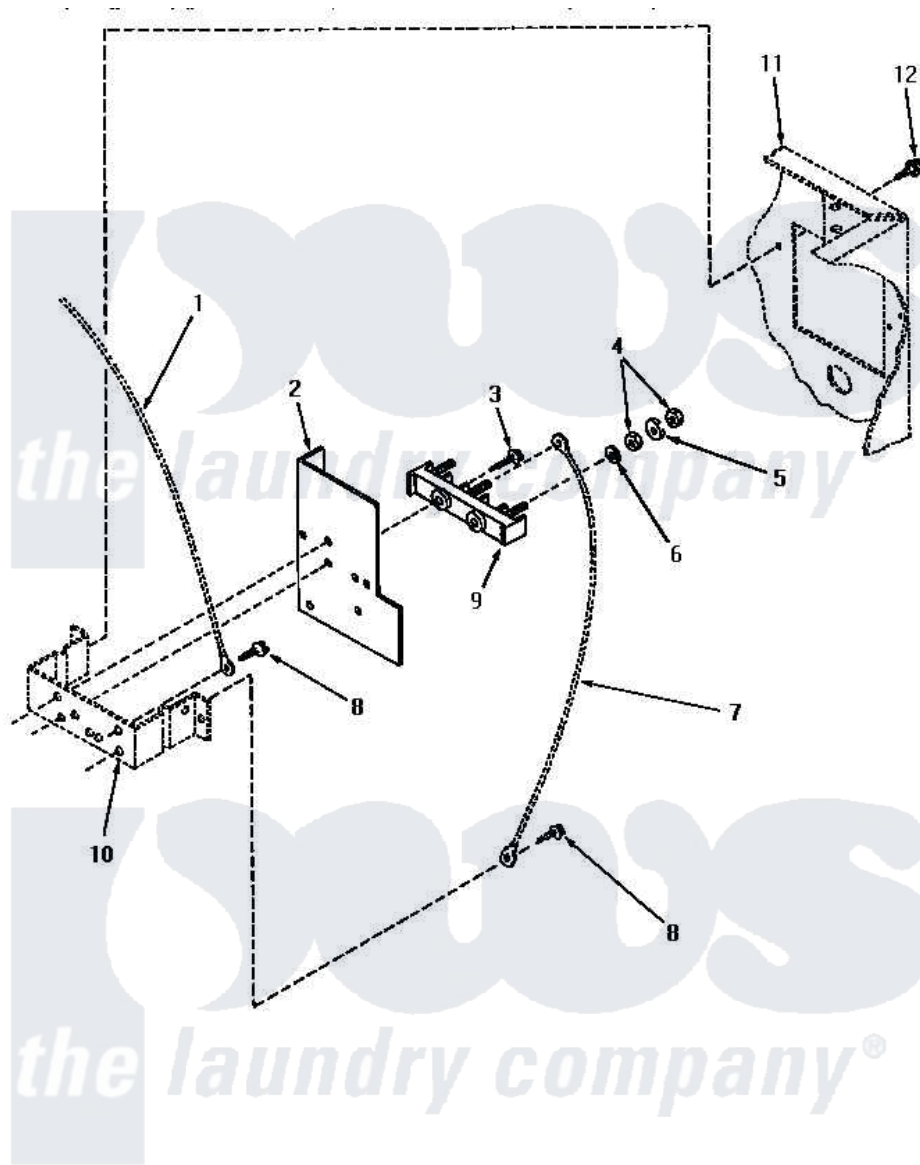

Amana AE4213 12 - TERMINAL BLOCK (THRU SN S6271975XG)

TERMINAL BLOCK (Electric Models through Serial No. S6271975XG)

Amana [Residential Amana AE4213 Washer Parts](#) Parts Diagram 12 - TERMINAL BLOCK (THRU SN S6271975XG)
Click on the part number to view part

Item	Original Part Number	Replaced By	Status	Part Description
1	Y00000000		Not Available	SEE NOTE GROUND WIRE, GREEN
2	56087			Shield, Terminal Block
3	Q6535		Not Available	SCREW, 10B-16 X 3/4 ROU
4	Q6163		Not Available	NUT
5	51474		Not Available	WASHER, 13/64IDX1/2ODX.
6	56552		Not Available	LOCKWASHER
7	Y00000000		Not Available	SEE NOTE GROUND WIRE, GREEN -- (SEE NOTE)
8	20530			Screw, 10-24 x 3/8 Hex
9	58555		Not Available	TERMINAL BLOCK
10	Y00000000		Not Available	SEE NOTE TERMINAL BLOCK BRACKET
11	Y00000000		Not Available	SEE NOTE CABINET
12	33562	27001200		Screw