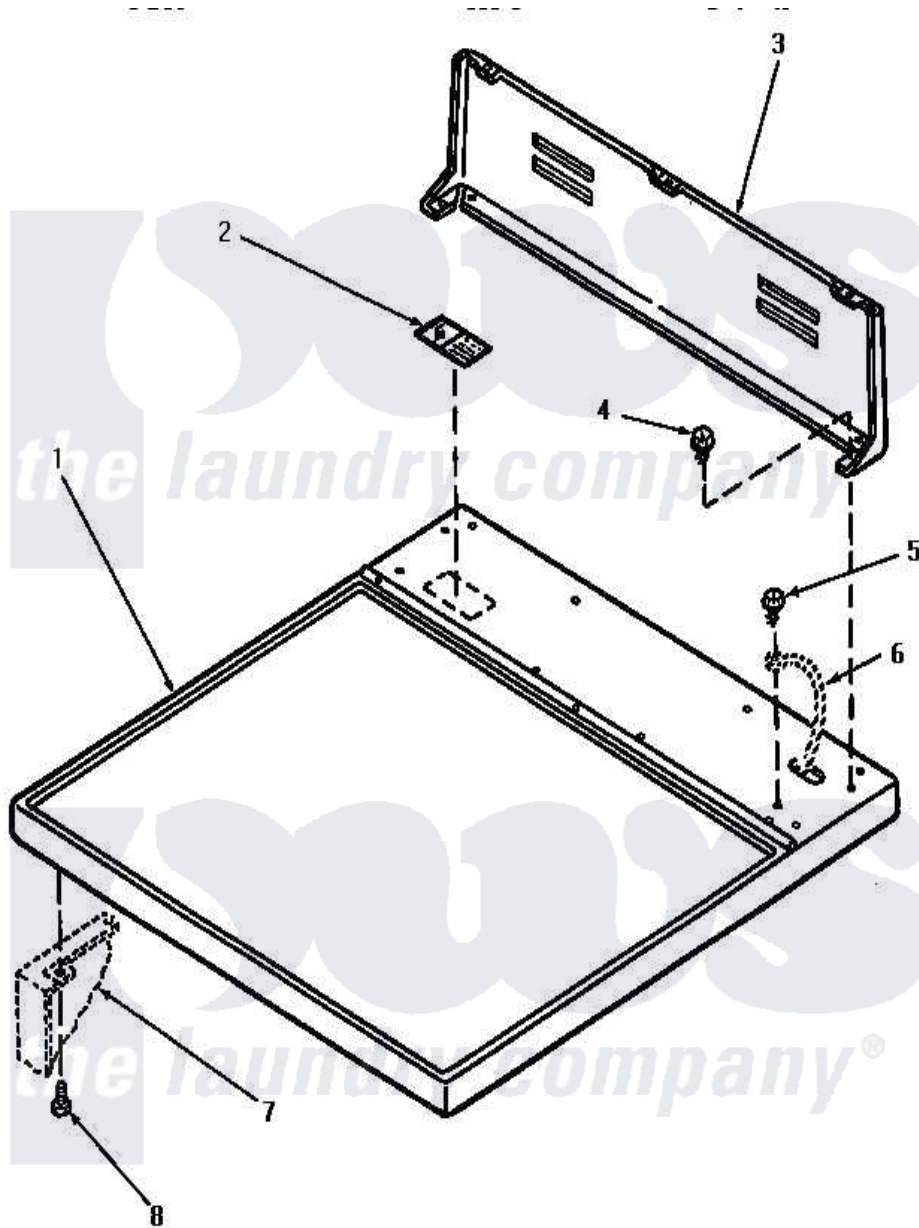

# Amana AE4413 01 - CABINET TOP AND CONTROL HOOD REAR PANEL

Amana Residential Amana AE4413 Dryer Parts Parts Diagram 01 - CABINET TOP AND CONTROL HOOD REAR PANEL

[Click on the part number to view part](#)

Item	Original Part Number	Replaced By	Status	Part Description
1	60815H		Not Available	ASSY, TOP PANEL-DOMESTI
"	60815L		Not Available	CABINET TOP, ALMOND
"	60815W		Not Available	ASSY, TOP & CARTON
2	24903		Not Available	STICKER, DISCONNECT POW
3	59970		Not Available	CONTROL HOOD, REAR PANEL
4	23962	<a href="#">W10116760</a>		Screw
5	<a href="#">20530</a>			Screw, 10-24 x 3/8 Hex
6	Y00000000		Not Available	SEE NOTE GROUND WIRE, GREEN
7	Y00000000		Not Available	SEE NOTE CABINET -- (SEE PAGE 9, KEY 10)
8	25723	<a href="#">27001200</a>		Screw