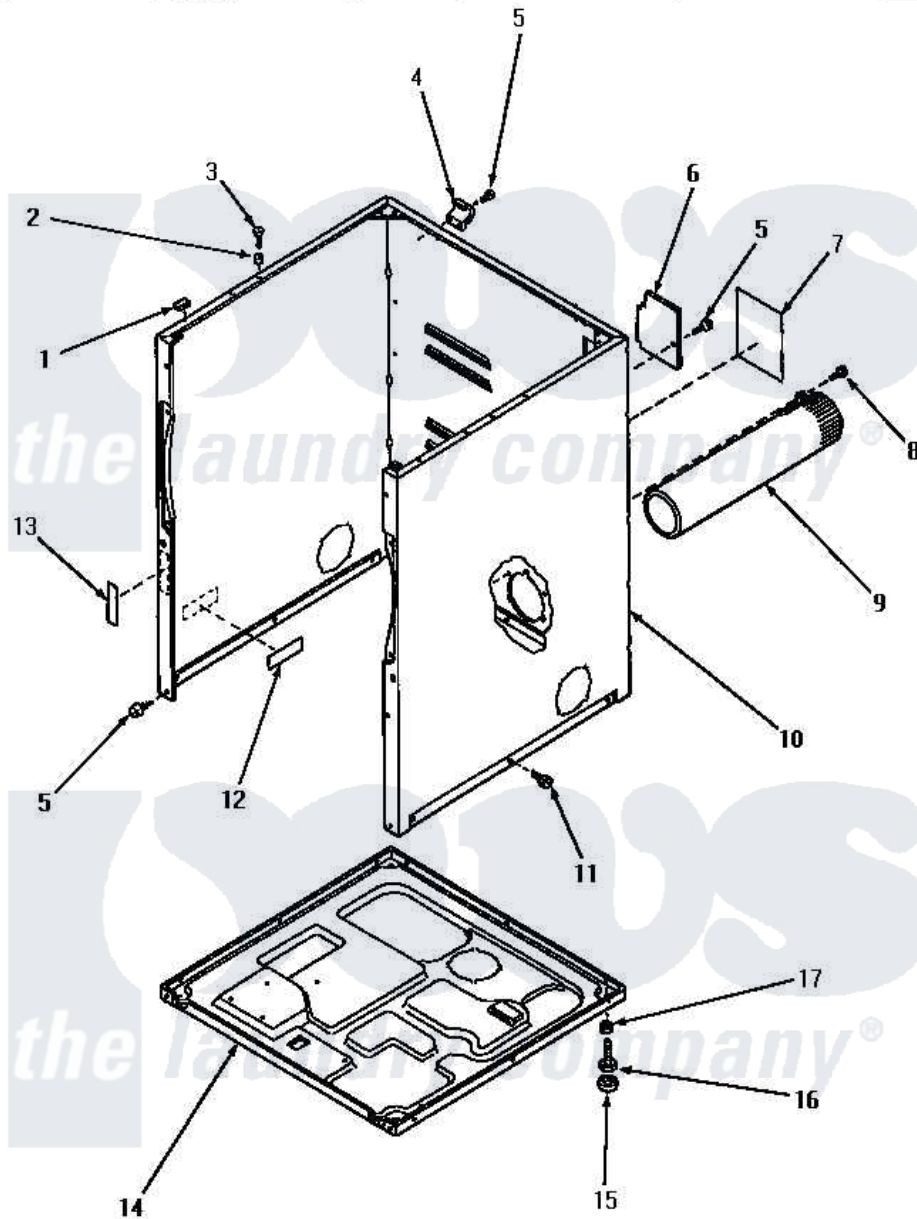

# Amana AE4413 02 - CABINET, EXHAUST DUCT AND BASE

Amana [Residential Amana AE4413 Dryer Parts](#) Parts Diagram 02 - CABINET, EXHAUST DUCT AND BASE  
 Click on the part number to view part

Item	Original Part Number	Replaced By	Status	Part Description
1	<a href="#">Y56128</a>			Pad, Bumper
2	56079	<a href="#">505187</a>		Locator, Panel
3	32671	<a href="#">Y014874</a>		Screw, Idler Arm And Sleeve
4	60826		Not Available	HINGE, TOP
5	25723	<a href="#">27001200</a>		Screw
6	<a href="#">60821</a>			Access Cover
7	58866		Not Available	STICKER,WARNING-GROUND
8	56392		Not Available	SCREW,8-18 X 3/8 TAPPI
9	56118		Not Available	ASSY, EXHAUST DUCT
10	60813HP		Not Available	ASSY, DRYER CABINET
"	<a href="#">60813LP</a>			Xxxassy, Dryer Cabinet
"	60813WP		Not Available	xxxASSY, DRYER CABINET
11	56264	<a href="#">27001200</a>		Screw
12	61294		Not Available	(ELECTRIC MODELS)
13	24903		Not Available	STICKER,DISCONNECT POW

14	<a href="#">60811</a>		Assembly, Base-Complete
15	70282	<a href="#">Y314137</a>	Foot, Rubber
16	Y52696	<a href="#">Y305086</a>	Adjustable Leg And Nut
17	20274	<a href="#">62739</a>	Nut, Lock