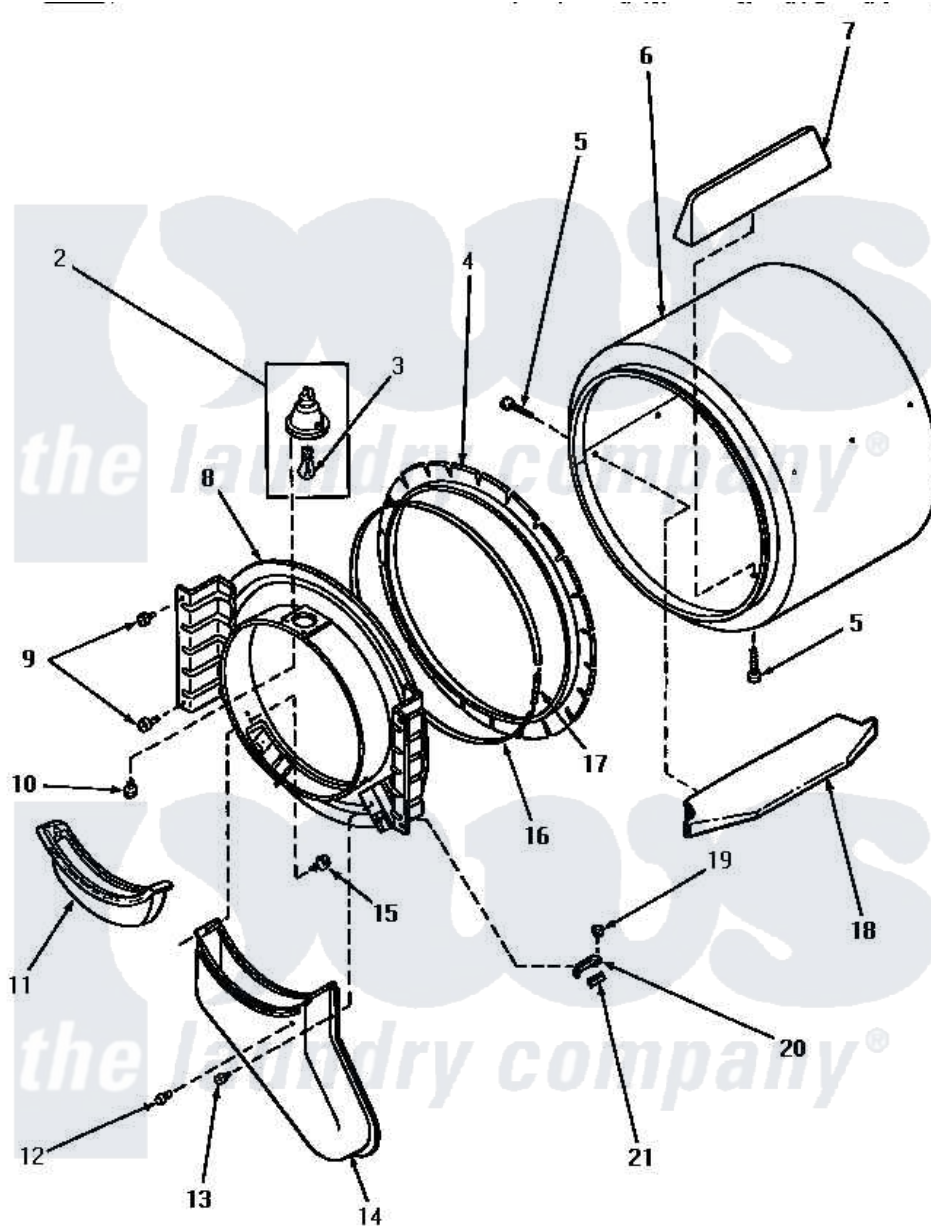

Amana AE4413 04 - FR BLKHD, AIR DUCT, FELT SEAL & CYLINDER

Amana Residential Amana AE4413 Dryer Parts Parts Diagram 04 - FR BLKHD, AIR DUCT, FELT SEAL & CYLINDER
 Click on the part number to view part

Item	Original Part Number	Replaced By	Status	Part Description
2	60953P		Not Available	CYLINDER LIGHT ASSEMBLY
3	Y60954	67001316		Bulb, Light
4	56088			Assembly, Seal
5	56131		Not Available	SCREW,10BT X 1 TAPPING
6	61073P		Not Available	ASSY,CYLINDER-WHITE
7	Y61399		Not Available	BAFFLE,CYLINDER-SHORT-
8	62160W		Not Available	ASSY,BULKHEAD & GLIDE FRT
"	62142W		Not Available	ASSY,BULKHEAD-FRONT-SV
9	25723	27001200		Screw
10	31260			Screw, No.8 X 3/8 Ind H
11	61376P			Filter, Lint-White W/Inst.
12	56938		Not Available	BUMPER
13	56392		Not Available	SCREW,8-18 X 3/8 TAPPI
14	60786			Assembly, Air Duct-Front
15	23628	489464		Screw

16	Y56090	Not Available	SEAL STRAP
17	52310		Spring
18	Y61027	Not Available	BAFFLE,CYLINDER-EXTEND
19	23962	W10116760	Screw
20	61448		Glide, Cylinder-Rulon F
21	58049		Pad, Thin