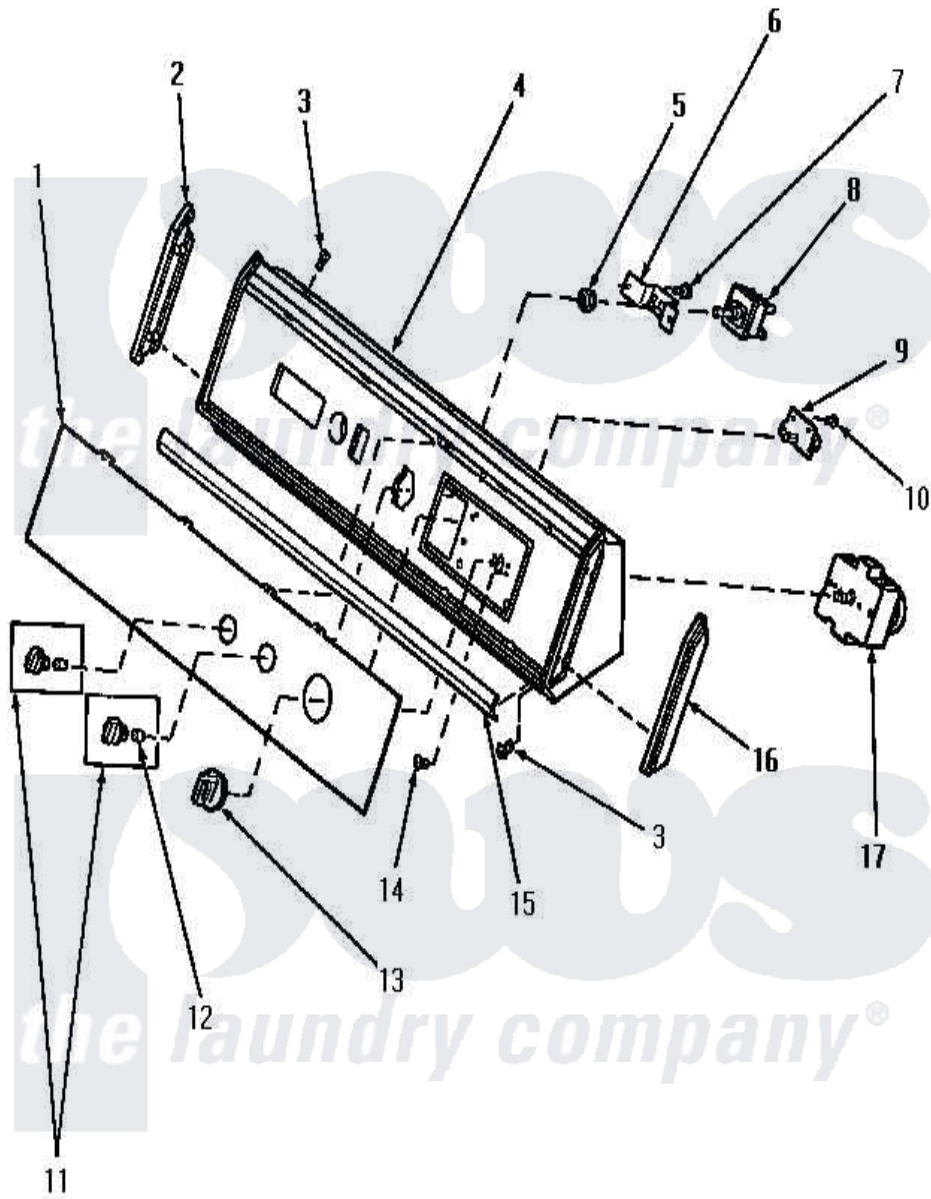

Amana AE4413 05 - GRAPHICS PANEL, CTRL HOOD AND CTRLS

Amana Residential Amana AE4413 Dryer Parts Parts Diagram 05 - GRAPHICS PANEL, CTRL HOOD AND CTRLS
 Click on the part number to view part

Item	Original Part Number	Replaced By	Status	Part Description
"	NOTE:		Not Available	NOTE 2: STARTING SERIAL NO. S6564538ZE, ALL HOME LAUNDRY DRYERS WERE MANUFACTURED WITH A NEW CYLINDER ROLLER. IT IS EQUIPPED WITH A LONGER BEARING, SO THE THR
1	60731		Not Available	PANEL,GRAPHIC
2	31249		Not Available	CAP,END-L.H.-CHROME
3	31752		Not Available	SCREW,No.8ABX3/4 POZIDRI
4	59955		Not Available	ASSY,HOOD & MOUNTING P
5	57584		Not Available	NUT
6	59704			Bracket, Switch Mount
7	31260			Screw, No.8 X 3/8 Ind H
8	Y61511		Not Available	SWITCH,FABRIC SELECTOR
9	59450		Not Available	SWITCH,ROTATE-TO-START
10	23962	W10116760		Screw