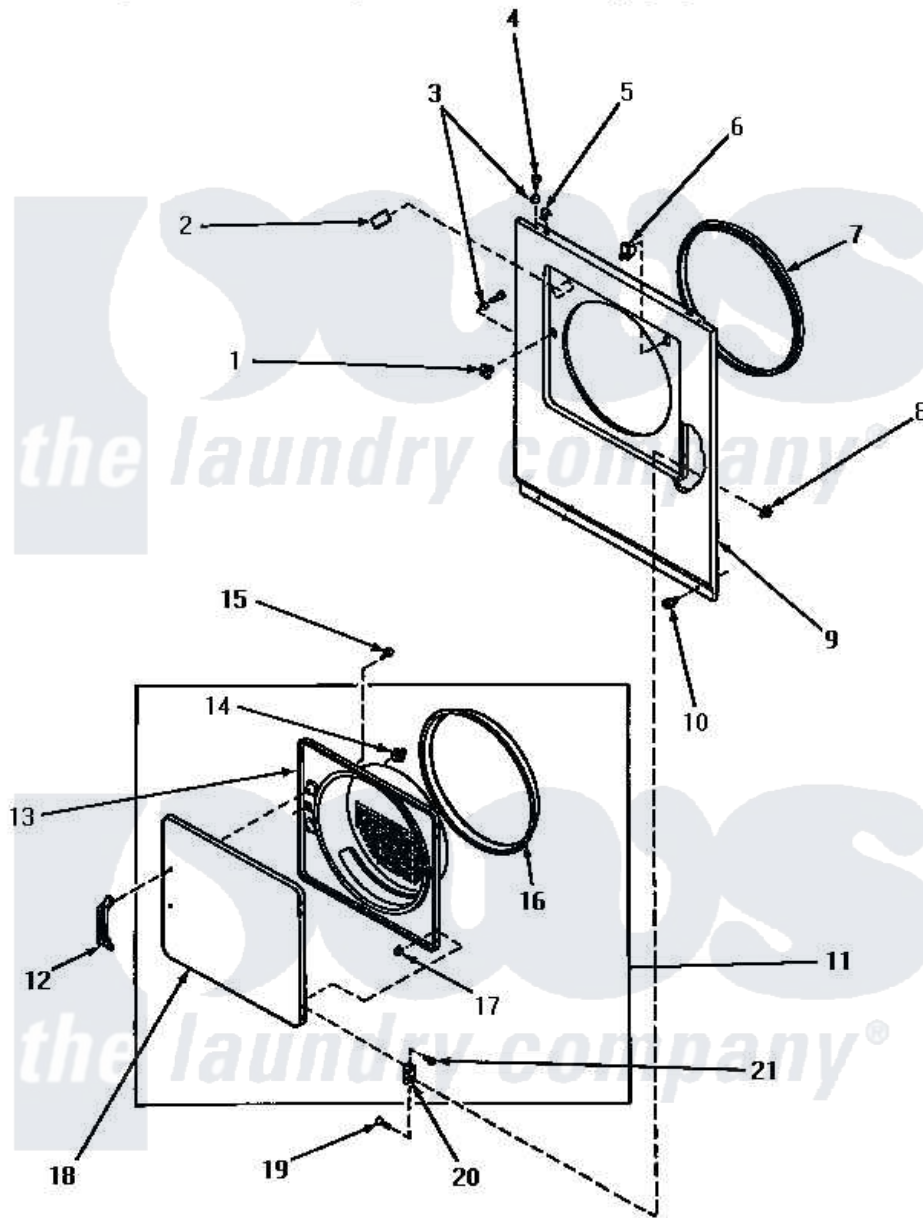

# Amana AE4413 07 - LOADING DOOR, FRONT PANEL AND SEALS

Amana Residential Amana AE4413 Dryer Parts Parts Diagram 07 - LOADING DOOR, FRONT PANEL AND SEALS  
 Click on the part number to view part

Item	Original Part Number	Replaced By	Status	Part Description
1	54660	<a href="#">LA-1003</a>		Door Catch Kit
2	<a href="#">58854</a>			Repl By 500281
3	56079	<a href="#">505187</a>		Locator, Panel
4	32671	<a href="#">Y014874</a>		Screw, Idler Arm And Sleeve
5	28835	<a href="#">22001650</a>		Fastener, Spring
6	56052	<a href="#">W10169313</a>		Switch-Dor
7	<a href="#">Y61380</a>			Seal, Front Panel
8	51236	<a href="#">488130</a>		Nut
9	62420H		Not Available	FRONT PANEL, HARVEST GOLD
"	62420L	<a href="#">62420LP</a>		Assembly
"	62420W		Not Available	FRONT PANEL, WHITE
10	58637	<a href="#">27001200</a>		Screw
11	62151H		Not Available	ASSY,DOOR
"	62151W		Not Available	ASSY,DOOR
"	62151L		Not Available	ASSY,DOOR
12	54068P	<a href="#">61925</a>		Pull Door Commercial Black

13	62152H		Not Available	INNER DOOR PANEL, HARVEST GOLD
"	62152L	<a href="#">62152P</a>		Liner
"	62152W		Not Available	LINER,DOOR
14	54661	<a href="#">LA-1003</a>		Door Catch Kit
15	52150	<a href="#">489464</a>		Screw
16	61379	<a href="#">61379P</a>		Door Seal
17	<a href="#">23407</a>			Nut, Speed-8A Tinn C15
18	62153W		Not Available	PANEL OUTER DOOR
"	62153L		Not Available	DOOR
"	<a href="#">62153H</a>			Door
19	<a href="#">22649</a>			Screw, 8-32 X 13/32 FI
20	56045P	<a href="#">56045</a>		Hinge
21	52864	<a href="#">500226</a>		Screw, 8b-16 x 5/8 Tap