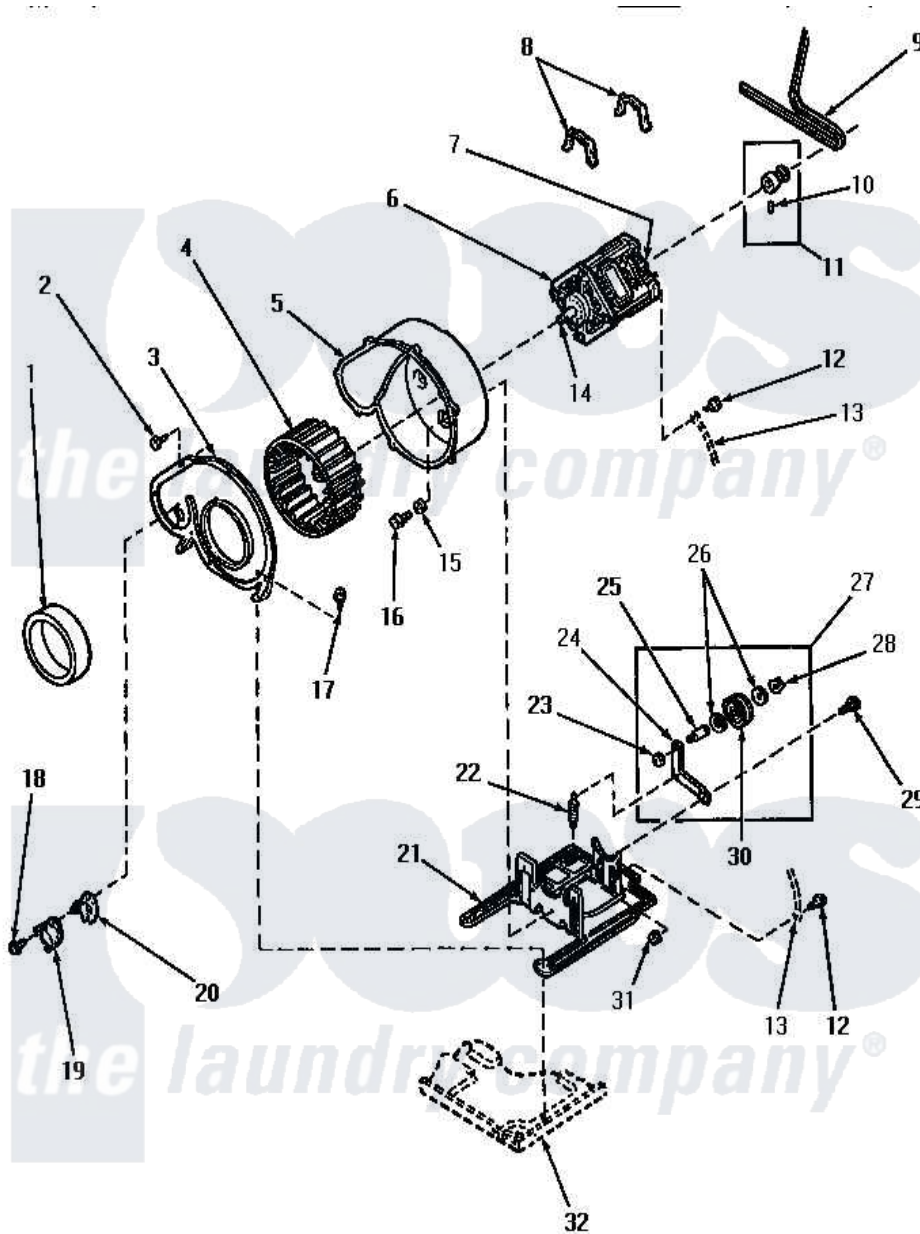

Amana AE4413 08 - MOTOR, EXHAUST FAN AND BELT

Amana Residential Amana AE4413 Dryer Parts Parts Diagram 08 - MOTOR, EXHAUST FAN AND BELT
 Click on the part number to view part

Item	Original Part Number	Replaced By	Status	Part Description
1	56065		Not Available	SEAL
2	23962	W10116760		Screw
3	60938P		Not Available	COVER,BLOWER HOUSING
4	56000	510139P		Assembly Blower Fan Package
5	56020			Housing, Blower
6	Y58044	915P3		Motor-Drve
7	53249		Not Available	SWITCH
"	53226		Not Available	SWITCH,MOTOR
"	59895		Not Available	MOTOR SWITCH, INTERNAL MOUNTED
8	Y58047	660658		Clamp, Motor Mounting 343481 685441
9	59174	40111201		Belt, Cylinder
10	52906		Not Available	SETSCREW
11	59173		Not Available	MOTOR PULLEY ASSEMBLY
12	23222	3177991		Screw

13	Y00000000		Not Available	SEE NOTE GROUND WIRE, GREEN
14	27604P			Never-Seeze 1 Oz Tube
15	20492	M0270504		Washer
16	56264	27001200		Screw
17	51780	3390631		Screw, 10-16 X 3/8
18	52150	489464		Screw
19	Y61372			Thermostat
20	61401	61623		Thermostat, Heater-BR
21	Y60816	503613		Mount, Motor
22	56076			Spring, Idler
23	56156	358160		Nut
24	56057		Not Available	LEVER, IDLER
25	56461			Shaft
26	52549			Washer, 501 ID X3/4 Odx
27	Y56170	56170P		Assembly- Idle
28	23748			Ring, Retaining
29	56587		Not Available	SCREW, 1/4-20 HEX HD SH
30	Y54414			Assembly, Wheel And Bearing
31	52566	27001225		Nut, Jam Mid Lock 1/4-20
32	Y00000000		Not Available	SEE NOTE BASE -- (SEE PAGE 9, KEY 14)