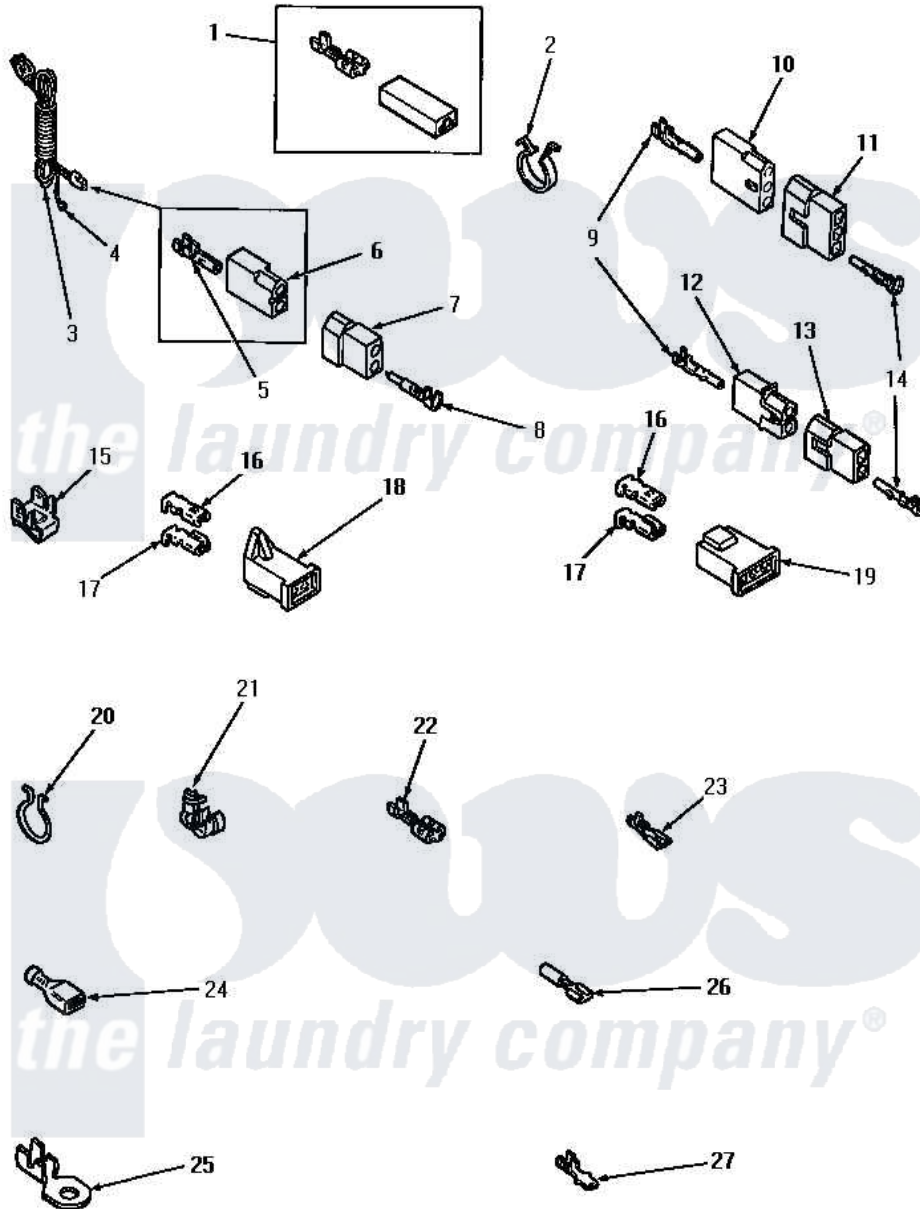

Amana AE4413 09 - POWER CORD AND TERMINALS

Amana Residential Amana AE4413 Dryer Parts Parts Diagram 09 - POWER CORD AND TERMINALS
 Click on the part number to view part

Item	Original Part Number	Replaced By	Status	Part Description
1	Y00237			Terminal-Female 1/4 ((1) 12 GAUGE Wire Or(2) 18 GA
2	61510	504034		Clip, Wire
3	Y56222	27001142		Cord, Power
4	Y00000000		Not Available	SEE NOTE GROUND WIRE, GREEN
5	00130			Terminal, Pin-1/8 Femal
6	56265			Receptacle, 2 Circuit
7	56266			Plug
8	Y00127			Terminal, Pin-1/8 Male
9	Y00117	5011-XX		093 Female Socket
10	23039	697780		Receptacle,
11	23040			Plug-3 Circuit
12	56451			Receptacle, 2 Circuit
13	56448			Terminal Block Plug
14	Y00116			Terminal, Pin-Male
15	Y00161	B5733302		Clip, Ground

16	Y00189		Terminal, Spade
17	Y00190		Connector-Receptacle
18	58799		Connector-2 Circuit
19	58800	Not Available	CONNECTOR-3 CIRCUIT (3 CIRCUIT CONNECTOR)
20	51291		Clip, Wire
21	21903	211881	Grommet, Cord Part Not Used- Gas Models Only
22	Y00121	Not Available	SPADE TERMINAL(12 GAUGE) (1/4 INCH-(2) 18 GAUGE WIRES O
"	Y00222	Not Available	TERMINAL,FEMALE-1/4 SP
"	Y00119	Not Available	SPADE TERMINAL(18 GAUGE) (1/4 INCH-(1) 18 GAUGE WIRE)
23	00156	00156SRE	65br30/FI
"	Y00209		Spade Terminal (18 Gauge) (3/16 Inch-(2) 18 Gauge Wires-
"	Y00124		Spade Terminal (18 Gauge) (3/16 Inch-(1) 18 Gauge Wire-
24	Y00163	285432	Terminal
"	Y00165		Insulated Spade Terminal
25	Y00111		Ring Terminal No.10 No.10 18 Gauge Wires Or
"	00110		No.10 18 Gauge Wire
26	Y00215		Barrel Insulated Spade
"	Y00214	Not Available	BARREL INSULATED SPADE(18 GAUG (1/4 INCH- 18 GAUGE WIRE)
27	Y00138		Male Tab Terminal 18 Gauge Wire)
"	Y00139	Y00138	Male Tab Terminal 18 Gauge Wire)