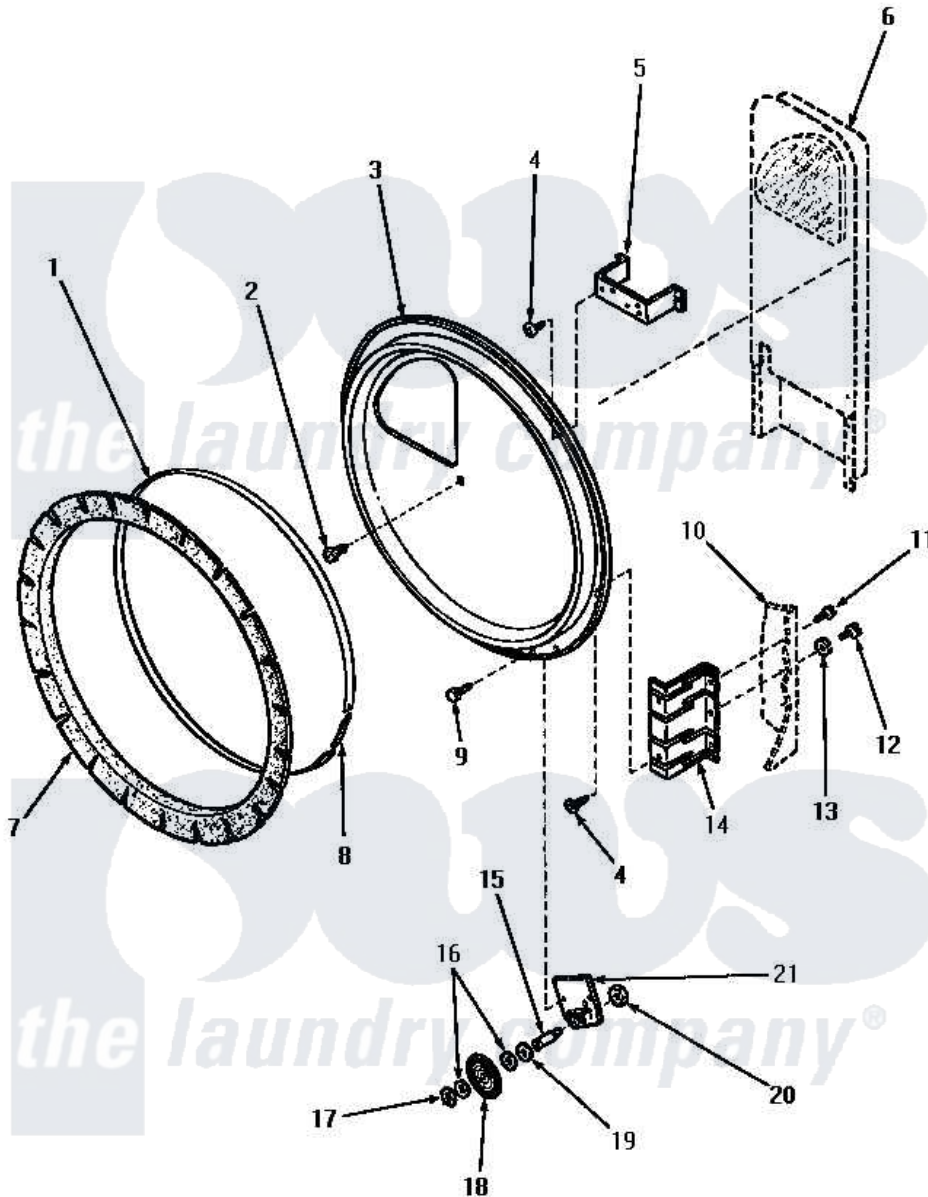

# Amana AE4413 10 - REAR BLKHD, FELT SEAL & CYLINDER ROLLER

Amana Residential Amana AE4413 Dryer Parts Parts Diagram 10 - REAR BLKHD, FELT SEAL & CYLINDER ROLLER  
 Click on the part number to view part

Item	Original Part Number	Replaced By	Status	Part Description
1	Y56090		Not Available	SEAL STRAP
2	23628	<a href="#">489464</a>		Screw
3	Y61127		Not Available	ASSY, REAR BULKHEAD/BRKT
4	56078	<a href="#">M400664</a>		SCrew Tap Trs Cr Rec 1016AB
5	60823	<a href="#">60823P</a>		Bracket, Terminal Block
6	Y00000000		Not Available	SEE NOTE HEAT DUCT -- (SEE PAGE 7)
7	<a href="#">56088</a>			Assembly, Seal
8	<a href="#">52310</a>			Spring
9	51780	<a href="#">3390631</a>		Screw, 10-16 X 3/8
10	Y00000000		Not Available	SEE NOTE CABINET -- (SEE PAGE 9, KEY 10)
11	25723	<a href="#">27001200</a>		Screw
12	<a href="#">52909</a>			Screw, 10B-16 X 1/2 HeX
13	51474		Not Available	WASHER, 13/64IDX1/2ODX.
14	56055		Not Available	BRACKET,BULKHEAD-REAR

15	<a href="#">56461</a>		Shaft
16	<a href="#">52549</a>		Washer, 501 ID X3/4 Odx
17	<a href="#">23748</a>		Ring, Retaining
18	56457	<a href="#">62649P</a>	Roller- CY
19	23886	Not Available	WASHER, .578IDX1.25ODX1
20	56156	<a href="#">358160</a>	Nut
21	56042	Not Available	BRACKET, CYLINDER ROLLER