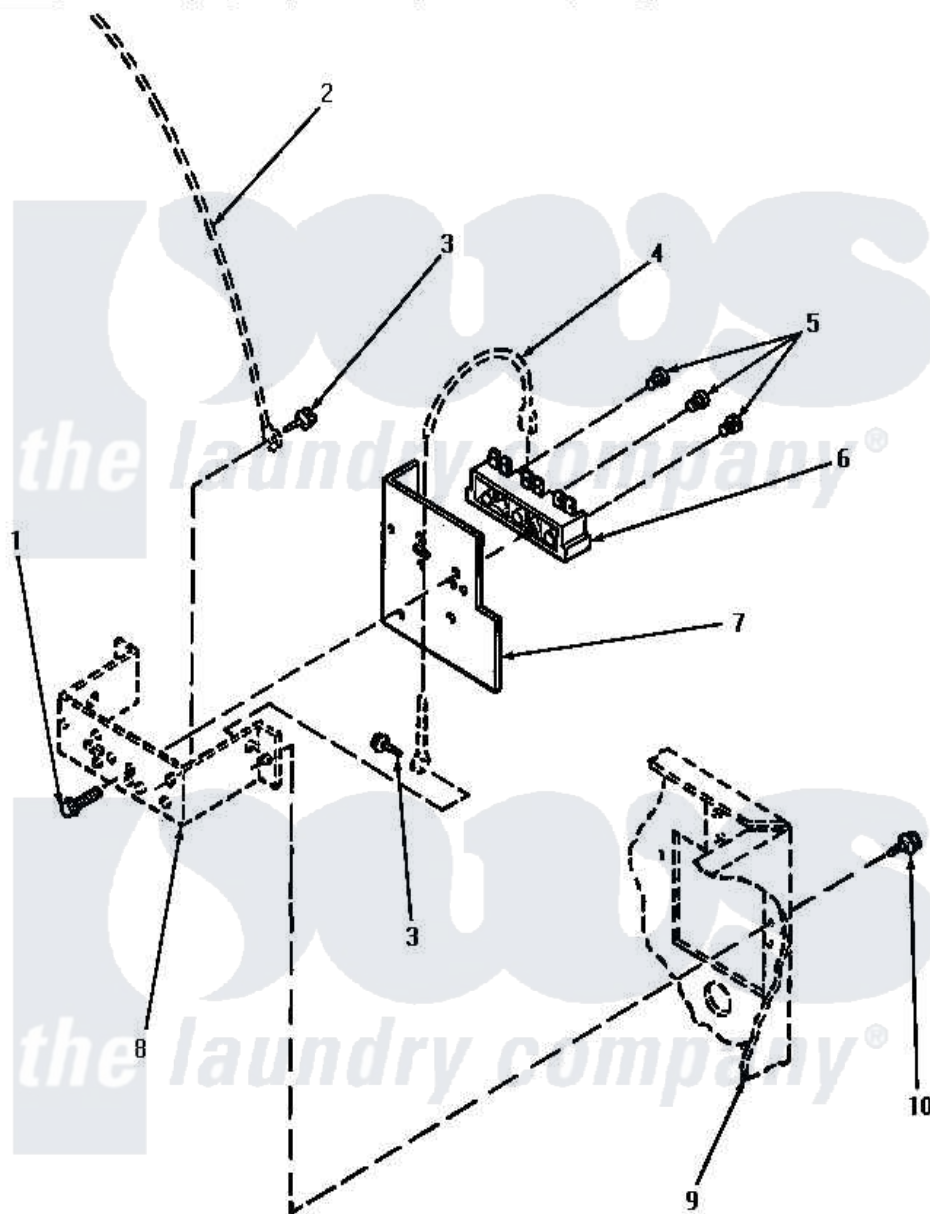

Amana AE4413 11 - TERMINAL BLOCK

Amana [Residential Amana AE4413 Dryer Parts](#) Parts Diagram 11 - TERMINAL BLOCK
 Click on the part number to view part

Item	Original Part Number	Replaced By	Status	Part Description
1	Y61200	501285		Screw, No.12 X 9/16-Pla
2	Y00000000		Not Available	SEE NOTE GROUND WIRE, GREEN
3	20530			Screw, 10-24 x 3/8 Hex
4	Y00000000		Not Available	SEE NOTE GROUND WIRE, GREEN -- (SEE NOTE 1)
5	Y61199	3400094		Screw, 10-32 X 3/8
6	61923P	61923		Block, Terminal
7	56087			Shield, Terminal Block
8	Y00000000		Not Available	SEE NOTE TERMINAL BLOCK BRACKET -- (SEE PAGE 6)
9	Y00000000		Not Available	SEE NOTE CABINET -- (SEE PAGE 9, KEY 10)
10	25723	27001200		Screw