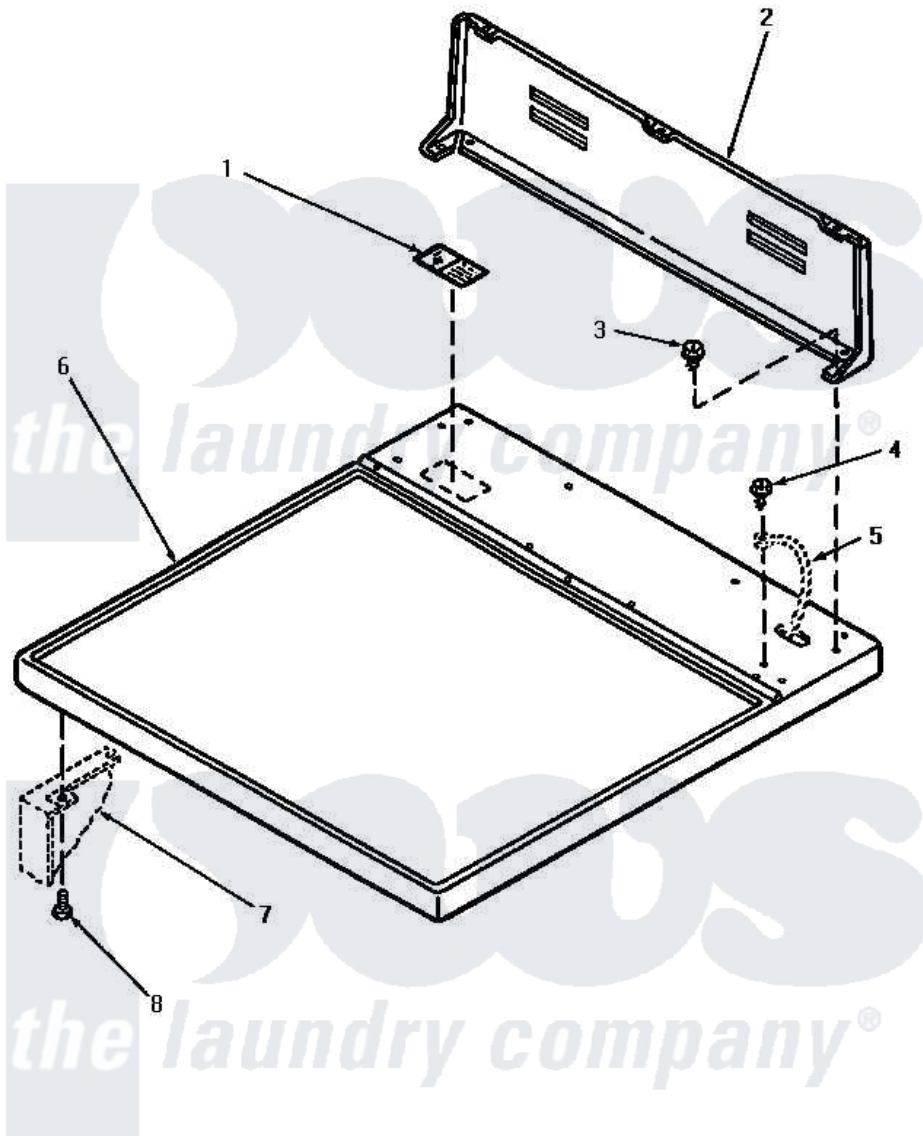

Amana AE5113 01 - CABINET TOP & CONTROL HOOD REAR PANEL

CABINET TOP AND CONTROL HOOD REAR PANEL

Amana [Residential Amana AE5113 Washer Parts](#) Parts Diagram 01 - CABINET TOP & CONTROL HOOD REAR PANEL
 Click on the part number to view part

Item	Original Part Number	Replaced By	Status	Part Description
1	24903		Not Available	STICKER,DISCONNECT POW
2	59970		Not Available	CONTROL HOOD, REAR PANEL
3	23962	W10116760		Screw
4	20530			Screw, 10-24 x 3/8 Hex
5	Y00000000		Not Available	SEE NOTE GROUND WIRE, GREEN
6	60815H		Not Available	ASSY, TOP PANEL-DOMESTI
"	60815L		Not Available	CABINET TOP, ALMOND
"	60815W		Not Available	ASSY, TOP & CARTON
7	Y00000000		Not Available	SEE NOTE CABINET
8	33562	27001200		Screw