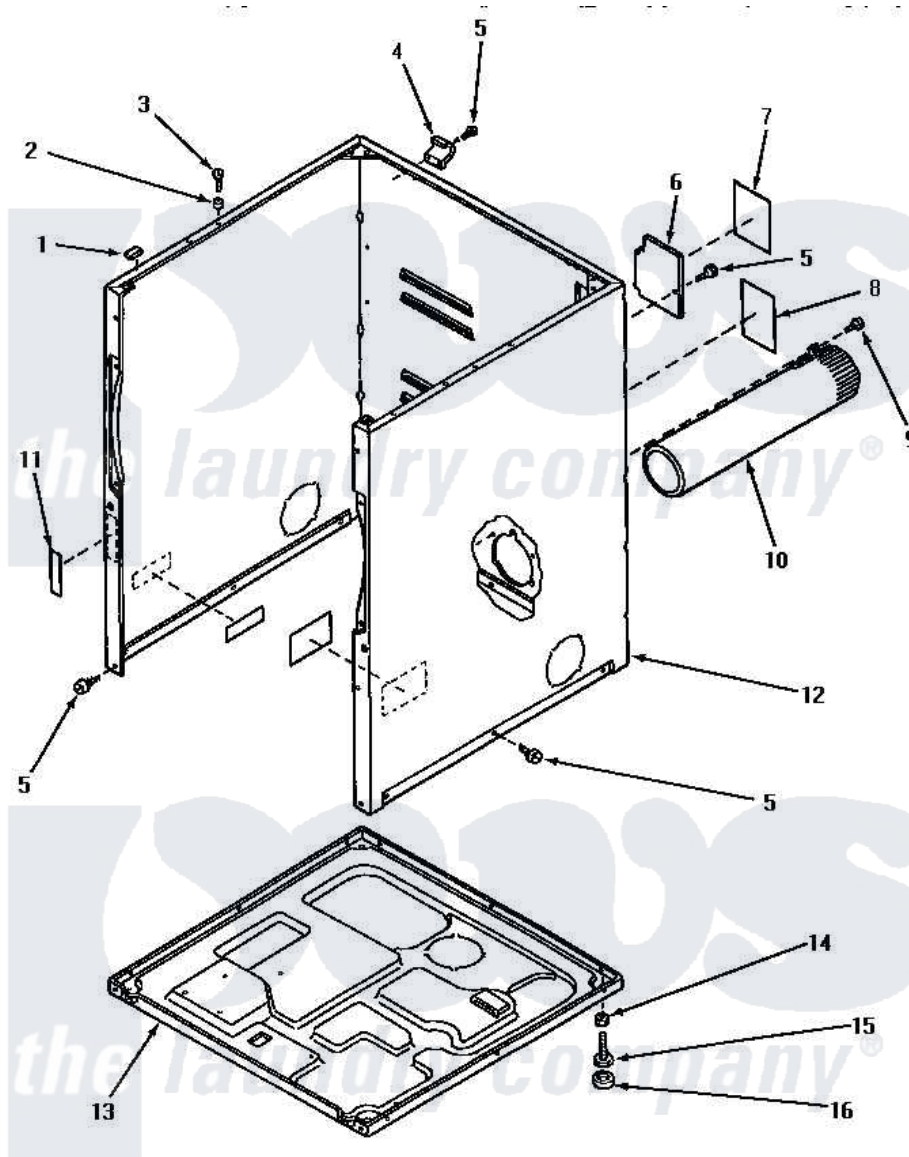

Amana AE5113 02 - CABINET, EXHAUST DUCT & BASE

CABINET, EXHAUST DUCT AND BASE

Amana [Residential Amana AE5113 Washer Parts](#) Parts Diagram 02 - CABINET, EXHAUST DUCT & BASE
 Click on the part number to view part

Item	Original Part Number	Replaced By	Status	Part Description
1	Y56128			Pad, Bumper
2	56079	505187		Locator, Panel
3	32671	Y014874		Screw, Idler Arm And Sleeve
4	60826		Not Available	HINGE, TOP
5	33562	27001200		Screw
6	60821			Access Cover
7	61206		Not Available	STICKER, NOTICE INSTALL
8	58866		Not Available	STICKER, WARNING-GROUND
9	Y33561	489464		Screw
10	56118		Not Available	ASSY, EXHAUST DUCT
11	24903		Not Available	STICKER, DISCONNECT POW
12	60813PH		Not Available	CABINET, HARVEST GOLD
"	60813PW		Not Available	CABINET, WHITE
"	60813PL		Not Available	CABINET, ALMOND
13	60811			Assembly, Base-Complete

14	20274	62739	Nut, Lock
15	Y52696	Y305086	Adjustable Leg And Nut
16	70282	Y314137	Foot, Rubber