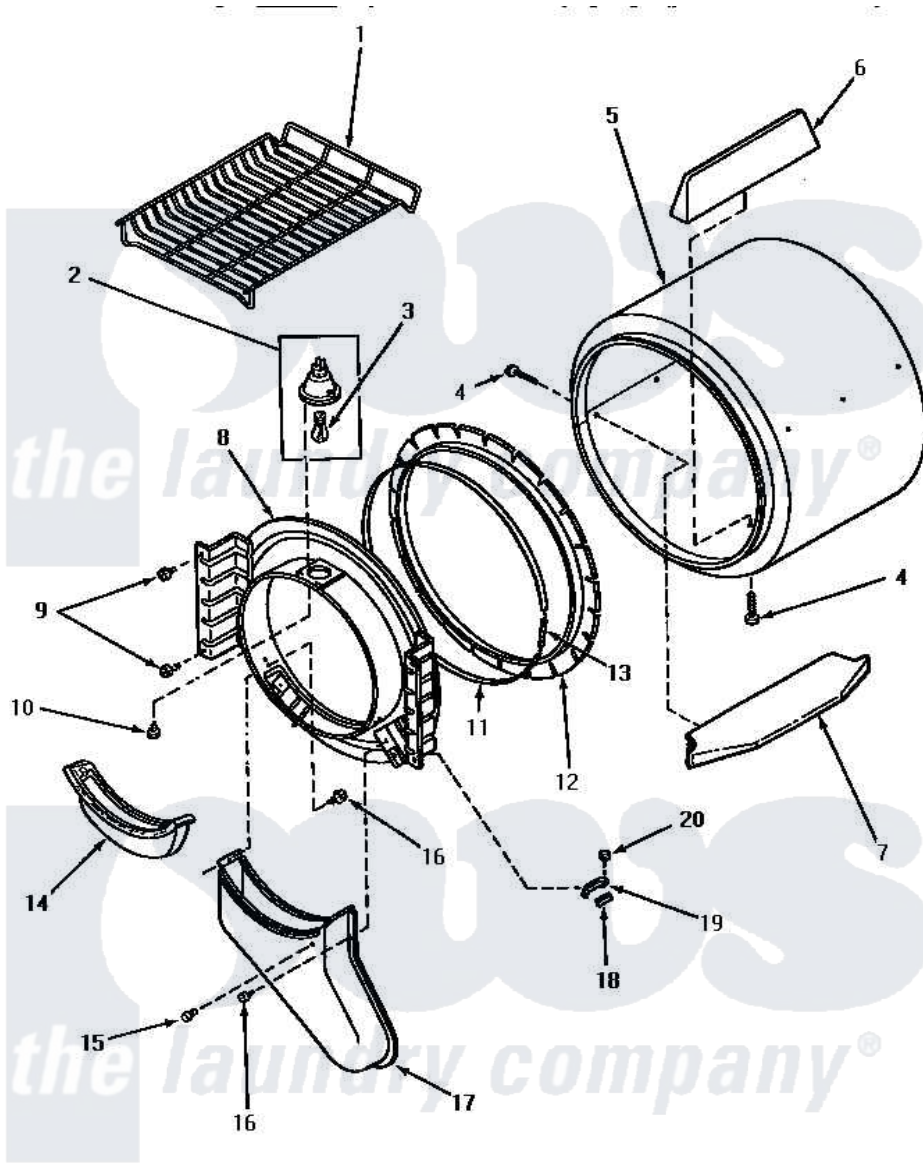

Amana AE5113 03 - FR BLKHD, AIR DUCT, FELT SEAL & CYLINDER

FRONT BULKHEAD, AIR DUCT, FELT SEAL AND CYLINDER

Amana [Residential Amana AE5113 Washer Parts](#) Parts Diagram 03 - FR BLKHD, AIR DUCT, FELT SEAL & CYLINDER

[Click on the part number to view part](#)

Item	Original Part Number	Replaced By	Status	Part Description
1	58846		Not Available	RACK, DRYING
4	56131		Not Available	SCREW, 10BT X 1 TAPPING
5	60645P		Not Available	ASSY, CYLINDER PACK
"	61073P		Not Available	ASSY, CYLINDER-WHITE
6	Y61399		Not Available	BAFFLE, CYLINDER-SHORT-
7	Y61027		Not Available	BAFFLE, CYLINDER-EXTEND
8	60774P		Not Available	ASSY BULK HEAD
9	33562	27001200		Screw
10	31260			Screw, No.8 X 3/8 Ind H
11	Y56090		Not Available	SEAL STRAP
12	56088			Assembly, Seal
13	52130	502496		Adapter, Strain Relief
14	61376P			Filter, Lint-White W/Inst.
15	56938		Not Available	BUMPER
16	Y33561	489464		Screw
17	60786			Assembly, Air Duct-Front

18 [58049](#)

Pad, Thin

19 [61448](#)

Glide, Cylinder-Rulon F

20 23962

[W10116760](#)

Screw