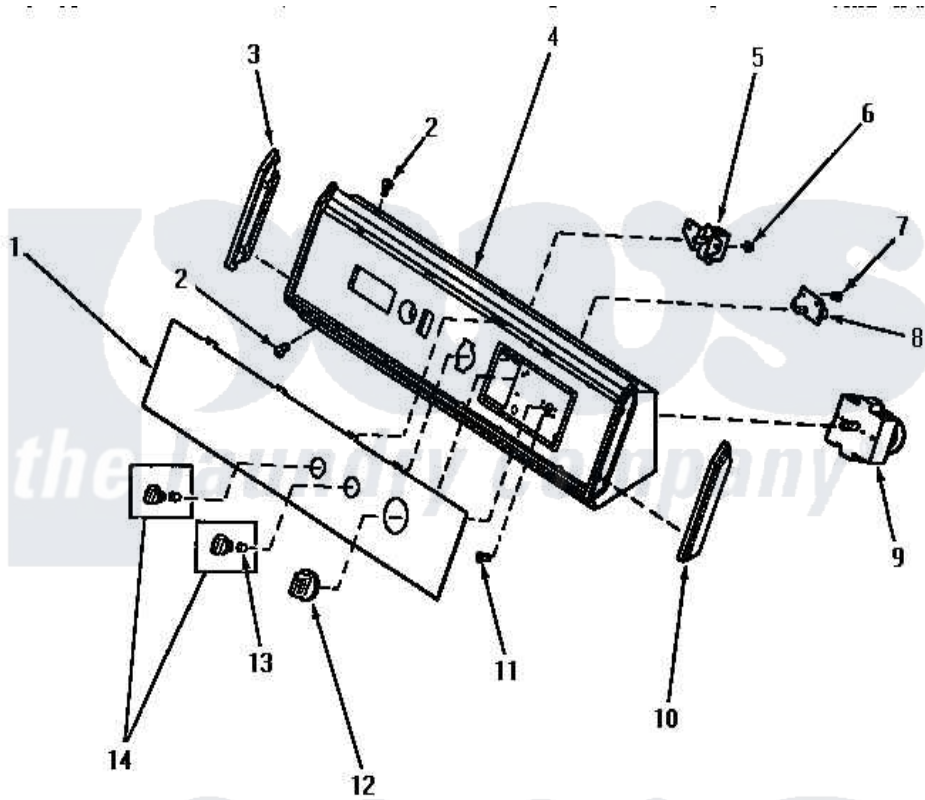

Amana AE5113 04 - GRAPHIC PANEL, CONTROL HOOD & CONTROLS

GRAPHIC PANEL, CONTROL HOOD AND CONTROLS

Amana [Residential Amana AE5113 Washer Parts](#) Parts Diagram 04 - GRAPHIC PANEL, CONTROL HOOD & CONTROLS

[Click on the part number to view part](#)

Item	Original Part Number	Replaced By	Status	Part Description
"	NOTE:		Not Available	IF DRYER IS INSTALLED IN A MANUFACTURED (MOBILE) HOME, OR IF LOCAL CODES DO NOT PERMIT GROUNDING THROUGH THE NEUTRAL, THIS WIRE WILL NOT BE ON THE DRYER. SEE I
1	60319		Not Available	PANEL, GRAPHIC
2	31752		Not Available	SCREW, No. 8ABX3/4 POZIDRI
3	32343		Not Available	INSERT, CONTROL HOOD-L.
4	59955		Not Available	ASSY, HOOD & MOUNTING P
5	59447	500823		Signal, Rotary
6	31260			Screw, No. 8 X 3/8 Ind H
7	23962	W10116760		Screw
8	59450		Not Available	SWITCH, ROTATE-TO-START
9	59422		Not Available	TIMER, 5 CYCLE
"	61402		Not Available	TIMER, 5 CYCLE

10	32342		Insert, Control Hood-R.
11	Y59616	90767	Screw, 8A X 3/8 HeX Washer Head Tapping
12	59791		Assembly, Timer Knob And Skir
13	10519	Not Available	RETAINER
14	31286	Not Available	ASSY,KNOB-ROTARY-BLK/O