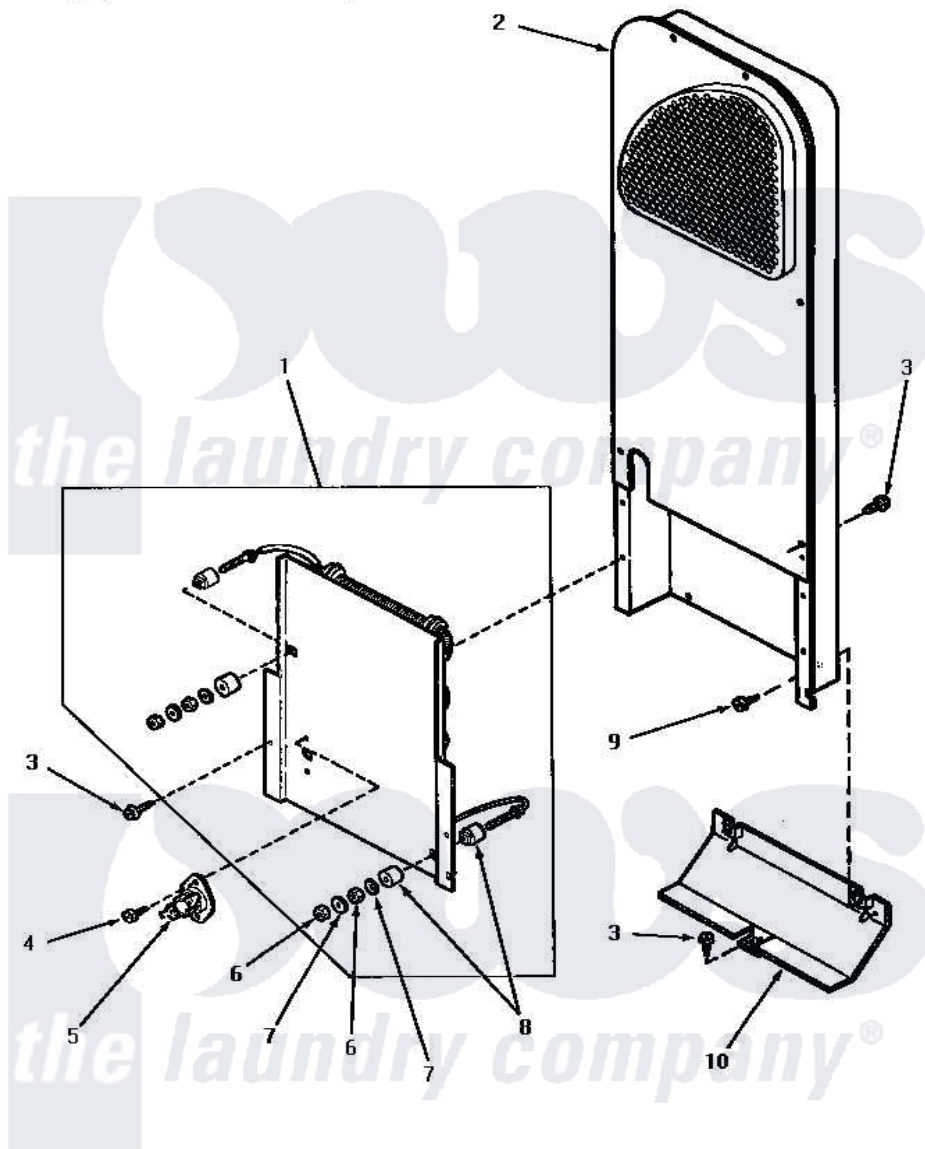

Amana AE5113 06 - HEATER BOX (THRU SN S6271975XG)

HEATER BOX (Electric Models through Serial No. S6271975XG)

Amana [Residential Amana AE5113 Washer Parts](#) Parts Diagram 06 - HEATER BOX (THRU SN S6271975XG)
 Click on the part number to view part

Item	Original Part Number	Replaced By	Status	Part Description
1	61928			Heater Assembly 208V
"	61927			Heater Assembly
2	61161P	503605		Assembly, Heater Duct
3	33562	27001200		Screw
4	23222	3177991		Screw
5	56082			Thermostat, Limit
6	Q6163		Not Available	NUT
7	56552		Not Available	LOCKWASHER
8	57408			Insulator
9	51780	3390631		Screw, 10-16 X 3/8
10	60952		Not Available	SHIELD,HEAT DUCT