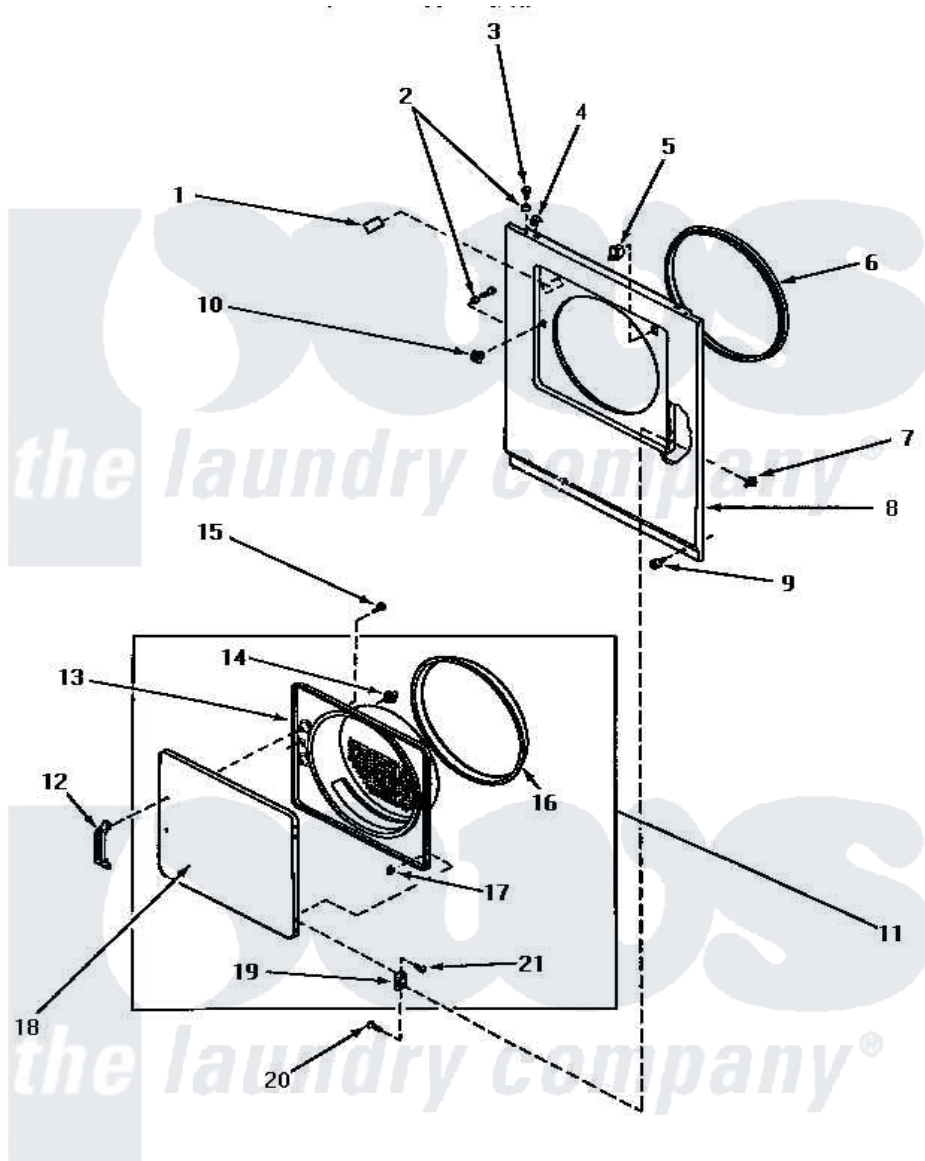

Amana AE5113 07 - LOADING DOOR, FRONT PANELS & ACCESS DOOR

LOADING DOOR, FRONT PANELS AND ACCESS DOOR

Amana [Residential Amana AE5113 Washer Parts](#) Parts Diagram 07 - LOADING DOOR, FRONT PANELS & ACCESS DOOR

[Click on the part number to view part](#)

Item	Original Part Number	Replaced By	Status	Part Description
1	58854			Repl By 500281
2	56079	505187		Locator, Panel
3	32671	Y014874		Screw, Idler Arm And Sleeve
4	28835	22001650		Fastener, Spring
5	57012	W10169313		Switch-Dor
6	Y61380			Seal, Front Panel
7	51236	488130		Nut
8	62420W		Not Available	FRONT PANEL, WHITE
"	62420L	62420LP		Assembly
"	62420H		Not Available	FRONT PANEL, HARVEST GOLD
9	58637	27001200		Screw
10	54660	LA-1003		Door Catch Kit
11	62151L		Not Available	ASSY,DOOR
"	62151W		Not Available	ASSY,DOOR
"	62151H		Not Available	ASSY,DOOR

12	54068P	61925		Pull Door Commercial Black
13	62152H		Not Available	INNER DOOR PANEL, HARVEST GOLD
"	62152L	62152P		Liner
"	62152W		Not Available	LINER,DOOR
14	54661	LA-1003		Door Catch Kit
15	Y33561	489464		Screw
16	61379	61379P		Door Seal
17	23407			Nut, Speed-8A Tinn C15
18	62153L		Not Available	DOOR
"	62153H			Door
"	62153W		Not Available	PANEL OUTER DOOR
19	56045			Hinge
20	22649			Screw, 8-32 X 13/32 FI
21	52864	500226		Screw, 8b-16 x 5/8 Tap