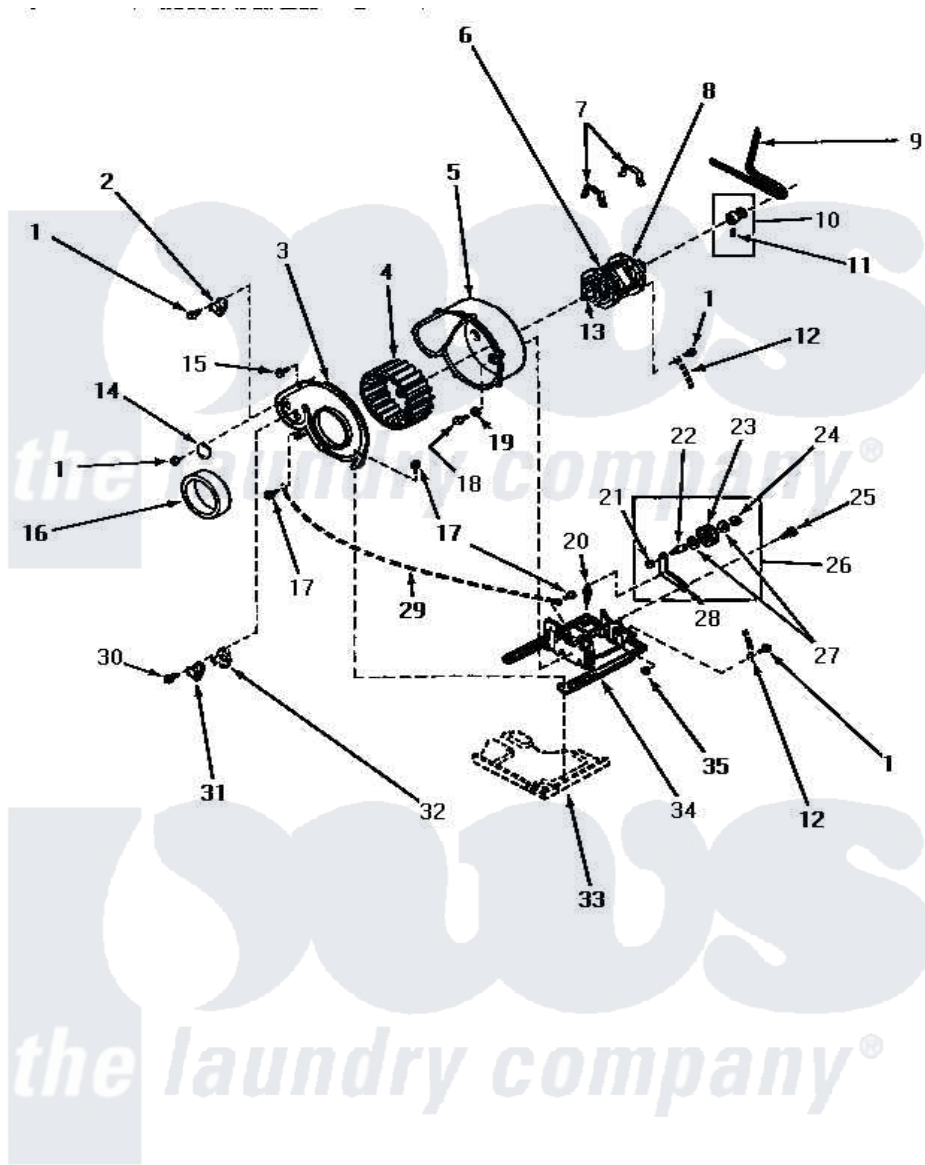

Amana AE5113 08 - MOTOR, EXHAUST FAN & BELT

MOTOR, EXHAUST FAN AND BELT

Amana [Residential Amana AE5113 Washer Parts](#) Parts Diagram 08 - MOTOR, EXHAUST FAN & BELT
 Click on the part number to view part

Item	Original Part Number	Replaced By	Status	Part Description
1	23222	3177991		Screw
2	56410			Thermostat
3	60938P		Not Available	COVER,BLOWER HOUSING
4	56000	510139P		Assembly Blower Fan Package
5	56020			Housing, Blower
6	Y58044	915P3		Motor-Drve
7	Y58047	660658		Clamp, Motor Mounting 343481 685441
8	53226		Not Available	SWITCH,MOTOR
"	59895		Not Available	MOTOR SWITCH, INTERNAL MOUNTED
"	53249		Not Available	SWITCH
9	59174	40111201		Belt, Cylinder
10	59173		Not Available	MOTOR PULLEY ASSEMBLY
11	52906		Not Available	SETSCREW
12	Y00000000		Not Available	SEE NOTE GROUND WIRE, GREEN

13	27604P		Never-Seeze 1 Oz Tube
14	61203	Not Available	COVER PLATE
15	23962	W10116760	Screw
16	56065	Not Available	SEAL
17	51780	3390631	Screw, 10-16 X 3/8
18	33562	27001200	Screw
19	20492	M0270504	Washer
20	56076		Spring, Idler
21	56156	358160	Nut
22	56461		Shaft
23	Y54414		Assembly, Wheel And Bearing
24	23748		Ring, Retaining
25	56587	Not Available	SCREW, 1/4-20 HEX HD SH
26	Y56170	56170P	Assembly- Idle
27	52549		Washer, 501 ID X3/4 Odx
28	56057	Not Available	LEVER, IDLER
29	Y00000000	Not Available	SEE NOTE GROUND WIRE, GREEN -- (THROUGH SERIAL NO. S6181365XA)
30	23222	3177991	Screw
"	52150	489464	Screw
31	56471	Not Available	THERMOSTAT
"	Y61372		Thermostat
32	61401	61623	Thermostat, Heater-BR
33	Y00000000	Not Available	SEE NOTE BASE
34	Y60816	503613	Mount, Motor
35	52566	27001225	Nut, Jam Mid Lock 1/4-20