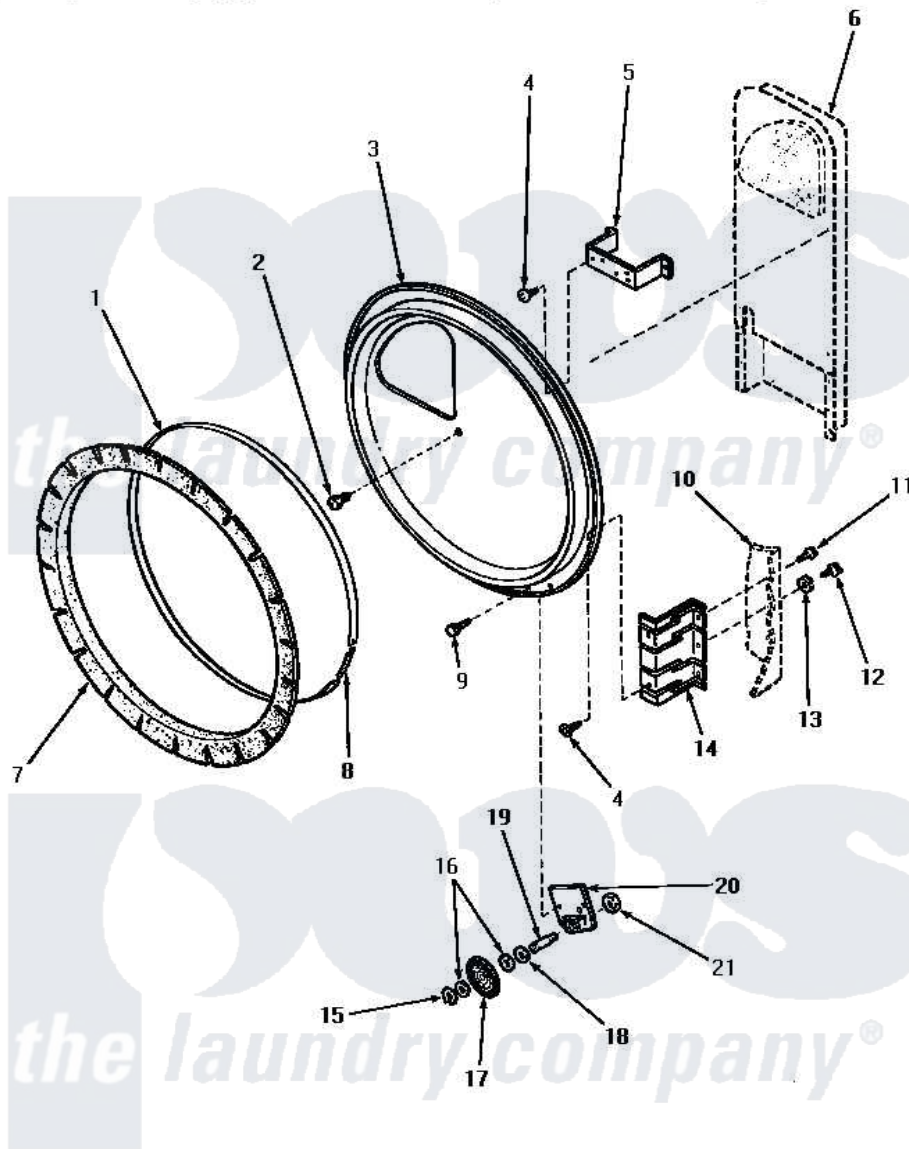

Amana AE5113 10 - REAR BLKHD, FELT SEAL & CYLINDER ROLLER

REAR BULKHEAD, FELT SEAL AND CYLINDER ROLLER

Amana [Residential Amana AE5113 Washer Parts](#) Parts Diagram 10 - REAR BLKHD, FELT SEAL & CYLINDER ROLLER

[Click on the part number to view part](#)

Item	Original Part Number	Replaced By	Status	Part Description
1	Y56090		Not Available	SEAL STRAP
2	Y33561	489464		Screw
3	61135P		Not Available	ASSY,REAR BULKHEAD
4	56078	M400664		SCrew Tap Trs Cr Rec 1016AB
5	60823P			Bracket, Terminal Block
6	Y00000000		Not Available	SEE NOTE HEAT DUCT
7	56088			Assembly, Seal
8	52310			Spring
9	51780	3390631		Screw, 10-16 X 3/8
10	Y00000000		Not Available	SEE NOTE CABINET
11	33562	27001200		Screw
12	52909			Screw, 10B-16 X 1/2 HeX
13	51474		Not Available	WASHER, 13/64IDX1/2ODX.
14	56055		Not Available	BRACKET,BULKHEAD-REAR
15	23748			Ring, Retaining

16	52549		Washer, 501 ID X3/4 Odx
17	56457	62649P	Roller- CY
18	23886		Not Available WASHER,.578IDX1.25ODX1
19	56461		Shaft
20	56042		Not Available BRACKET,CYLINDER ROLLER
21	56156	358160	Nut