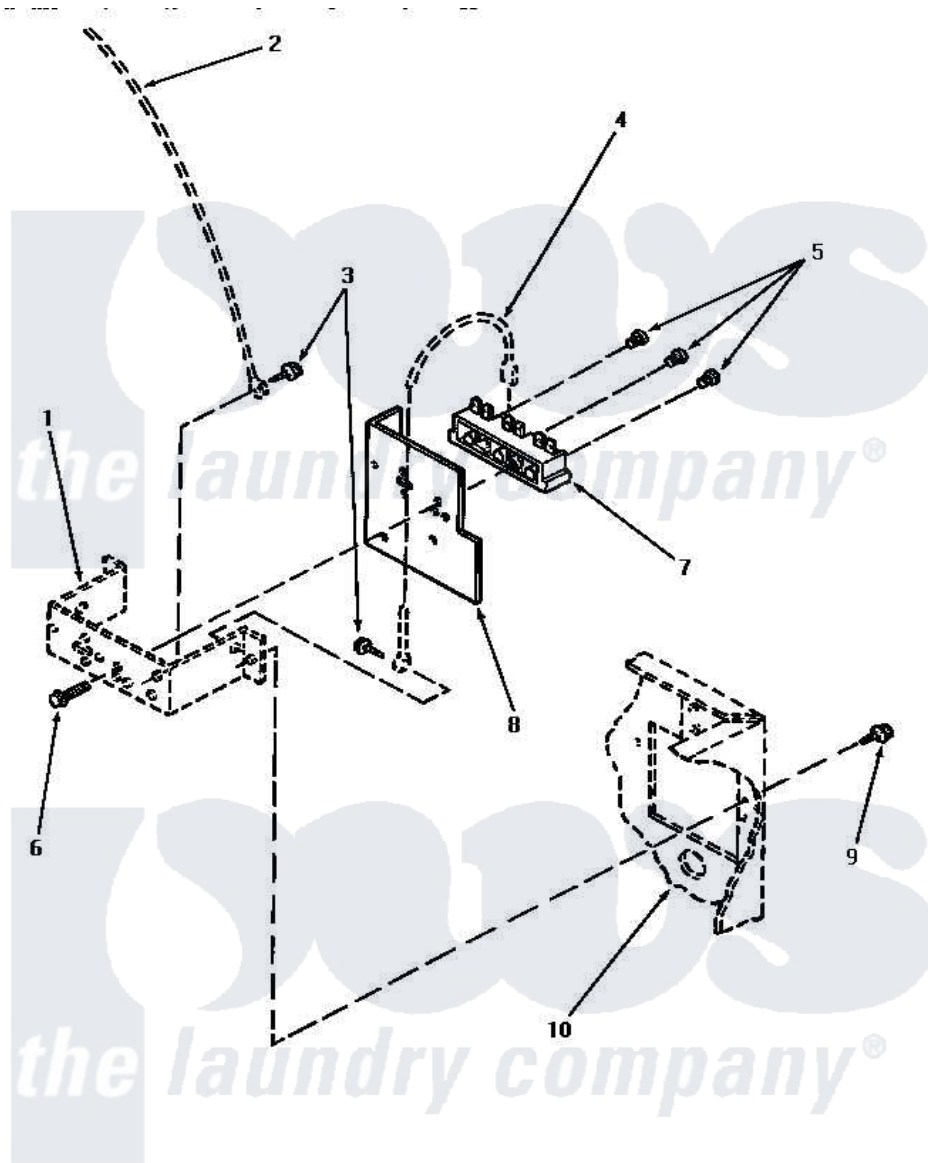

# Amana AE5113 11 - TERMINAL BLOCK (STARTING SN S6271976XG)

## TERMINAL BLOCK (Electric Models starting Serial No. S6271976XG)

Amana [Residential Amana AE5113 Washer Parts](#) Parts Diagram 11 - TERMINAL BLOCK (STARTING SN S6271976XG)  
 Click on the part number to view part

Item	Original Part Number	Replaced By	Status	Part Description
1	Y00000000		Not Available	SEE NOTE TERMINAL BLOCK BRACKET
2	Y00000000		Not Available	SEE NOTE GROUND WIRE, GREEN
3	<a href="#">20530</a>			Screw, 10-24 x 3/8 Hex
4	Y00000000		Not Available	SEE NOTE GROUND WIRE, GREEN -- (SEE NOTE)
5	Y61199	<a href="#">3400094</a>		Screw, 10-32 X 3/8
6	Y61200	<a href="#">501285</a>		Screw, No.12 X 9/16-Pla
7	61923P	<a href="#">61923</a>		Block, Terminal
8	<a href="#">56087</a>			Shield, Terminal Block
9	33562	<a href="#">27001200</a>		Screw
10	Y00000000		Not Available	SEE NOTE CABINET