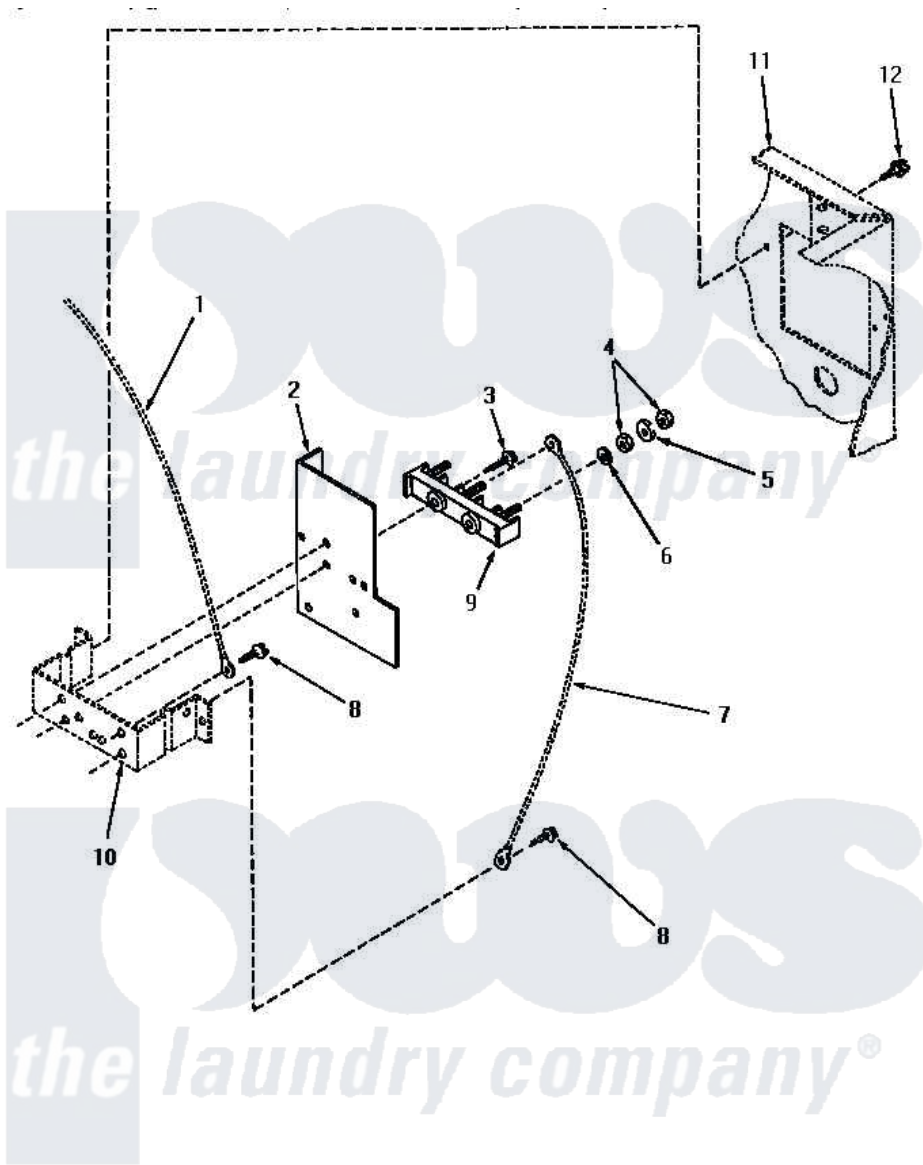

Amana AE5113 12 - TERMINAL BLOCK (THRU SN S6271975XG)

TERMINAL BLOCK (Electric Models through Serial No. S6271975XG)

Amana [Residential Amana AE5113 Washer Parts](#) Parts Diagram 12 - TERMINAL BLOCK (THRU SN S6271975XG)
Click on the part number to view part

Item	Original Part Number	Replaced By	Status	Part Description
1	Y00000000		Not Available	SEE NOTE GROUND WIRE, GREEN
2	56087			Shield, Terminal Block
3	Q6535		Not Available	SCREW, 10B-16 X 3/4 ROU
4	Q6163		Not Available	NUT
5	51474		Not Available	WASHER, 13/64IDX1/2ODX.
6	56552		Not Available	LOCKWASHER
7	Y00000000		Not Available	SEE NOTE GROUND WIRE, GREEN -- (SEE NOTE)
8	20530			Screw, 10-24 x 3/8 Hex
9	58555		Not Available	TERMINAL BLOCK
10	Y00000000		Not Available	SEE NOTE TERMINAL BLOCK BRACKET
11	Y00000000		Not Available	SEE NOTE CABINET
12	33562	27001200		Screw