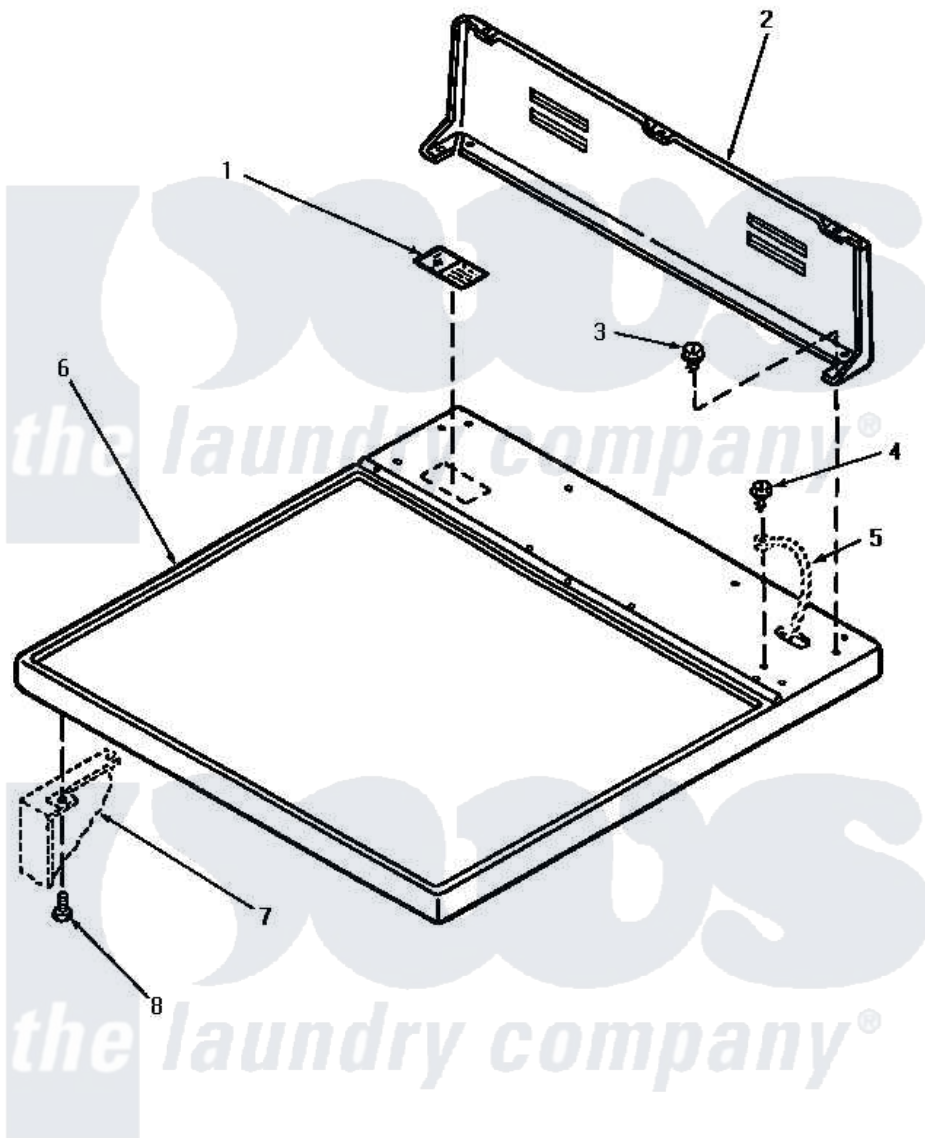

Amana AE5213 01 - CABINET TOP & CONTROL HOOD REAR PANEL

CABINET TOP AND CONTROL HOOD REAR PANEL

Amana [Residential Amana AE5213 Washer Parts](#) Parts Diagram 01 - CABINET TOP & CONTROL HOOD REAR PANEL
 Click on the part number to view part

Item	Original Part Number	Replaced By	Status	Part Description
1	24903		Not Available	STICKER,DISCONNECT POW
2	59970		Not Available	CONTROL HOOD, REAR PANEL
3	23962	W10116760		Screw
4	20530			Screw, 10-24 x 3/8 Hex
5	Y00000000		Not Available	SEE NOTE GROUND WIRE, GREEN
6	60815H		Not Available	ASSY, TOP PANEL-DOMESTI
"	60815L		Not Available	CABINET TOP, ALMOND
"	60815W		Not Available	ASSY, TOP & CARTON
7	Y00000000		Not Available	SEE NOTE CABINET
8	33562	27001200		Screw