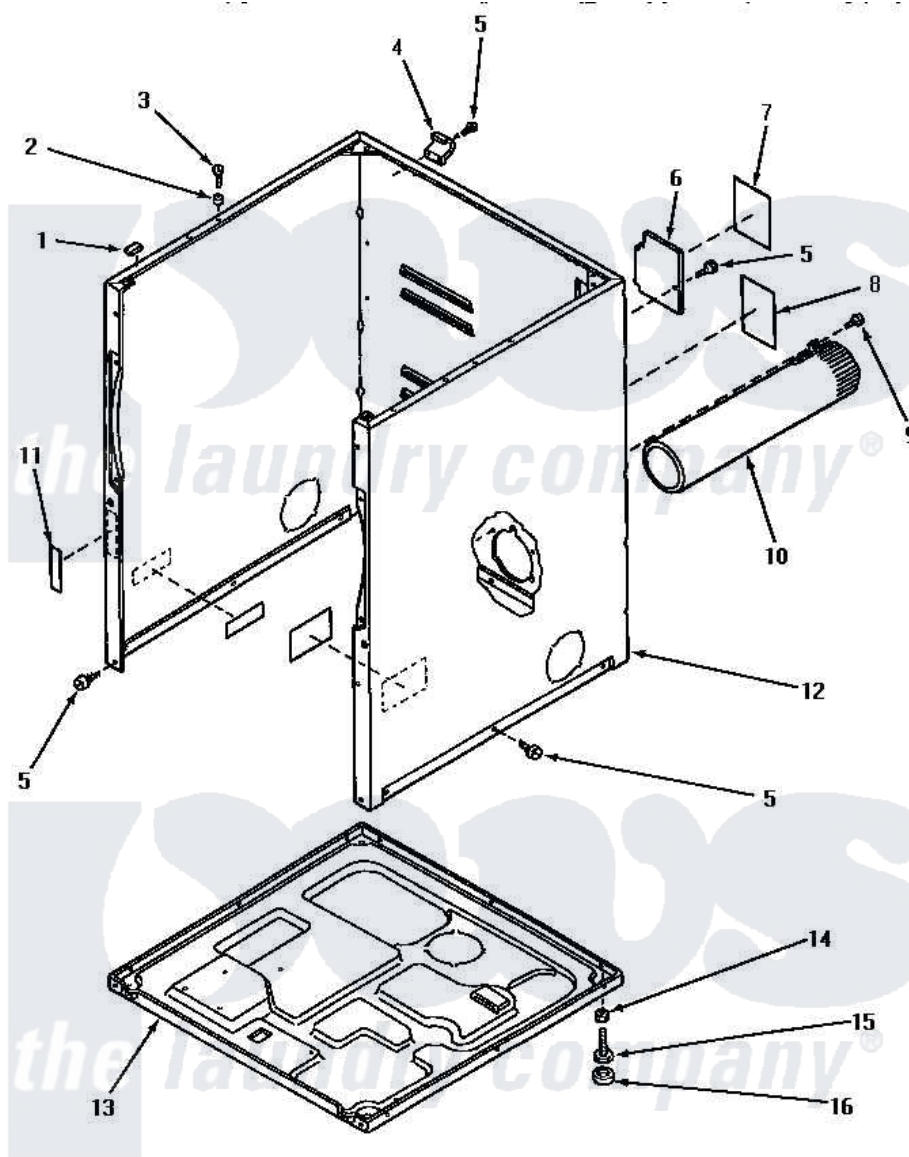

Amana AE5213 02 - CABINET, EXHAUST DUCT & BASE

CABINET, EXHAUST DUCT AND BASE

Amana [Residential Amana AE5213 Washer Parts](#) Parts Diagram 02 - CABINET, EXHAUST DUCT & BASE
 Click on the part number to view part

| Item | Original Part Number | Replaced By | Status | Part Description |
|------|------------------------|--------------------------|---------------|-----------------------------|
| 1 | Y56128 | | | Pad, Bumper |
| 2 | 56079 | 505187 | | Locator, Panel |
| 3 | 32671 | Y014874 | | Screw, Idler Arm And Sleeve |
| 4 | 60826 | | Not Available | HINGE, TOP |
| 5 | 33562 | 27001200 | | Screw |
| 6 | 60821 | | | Access Cover |
| 7 | 61206 | | Not Available | STICKER,NOTICE INSTALL |
| 8 | 58866 | | Not Available | STICKER,WARNING-GROUND |
| 9 | Y33561 | 489464 | | Screw |
| 10 | 56118 | | Not Available | ASSY, EXHAUST DUCT |
| 11 | 24903 | | Not Available | STICKER,DISCONNECT POW |
| 12 | 60813PH | | Not Available | CABINET, HARVEST GOLD |
| " | 60813PW | | Not Available | CABINET, WHITE |
| " | 60813PL | | Not Available | CABINET, ALMOND |
| 13 | 60811 | | | Assembly, Base-Complete |

| | | | |
|----|--------|-------------------------|------------------------|
| 14 | 20274 | 62739 | Nut, Lock |
| 15 | Y52696 | Y305086 | Adjustable Leg And Nut |
| 16 | 70282 | Y314137 | Foot, Rubber |