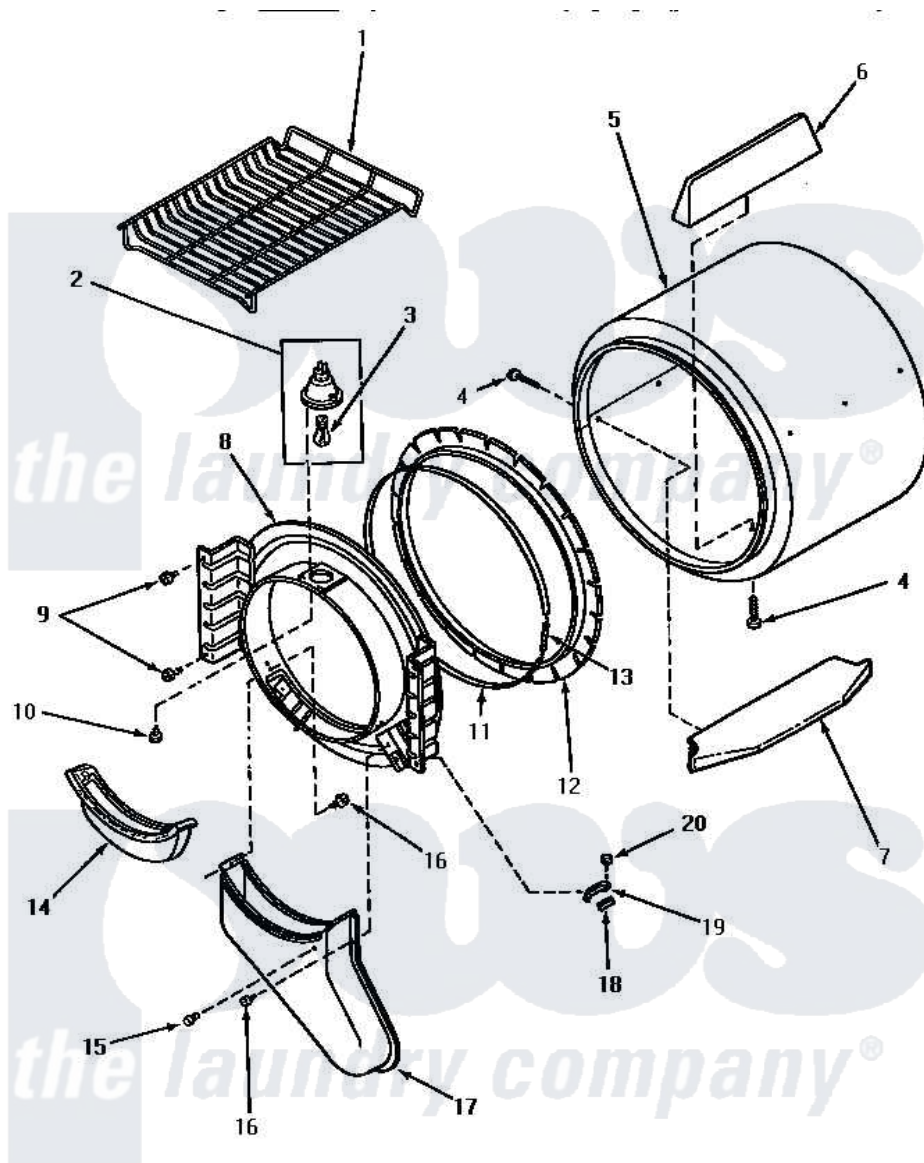

Amana AE5213 03 - FR BLKHD, AIR DUCT, FELT SEAL & CYLINDER

FRONT BULKHEAD, AIR DUCT, FELT SEAL AND CYLINDER

Amana [Residential Amana AE5213 Washer Parts](#) Parts Diagram 03 - FR BLKHD, AIR DUCT, FELT SEAL & CYLINDER

[Click on the part number to view part](#)

Item	Original Part Number	Replaced By	Status	Part Description
1	58846		Not Available	RACK, DRYING
4	56131		Not Available	SCREW, 10BT X 1 TAPPING
5	60645P		Not Available	ASSY, CYLINDER PACK
"	61073P		Not Available	ASSY, CYLINDER-WHITE
6	Y61399		Not Available	BAFFLE, CYLINDER-SHORT-
7	Y61027		Not Available	BAFFLE, CYLINDER-EXTEND
8	60774P		Not Available	ASSY BULK HEAD
9	33562	27001200		Screw
10	31260			Screw, No.8 X 3/8 Ind H
11	Y56090		Not Available	SEAL STRAP
12	56088			Assembly, Seal
13	52130	502496		Adapter, Strain Relief
14	61376P			Filter, Lint-White W/Inst.
15	56938		Not Available	BUMPER
16	Y33561	489464		Screw
17	60786			Assembly, Air Duct-Front

18 [58049](#)

Pad, Thin

19 [61448](#)

Glide, Cylinder-Rulon F

20 23962

[W10116760](#)

Screw