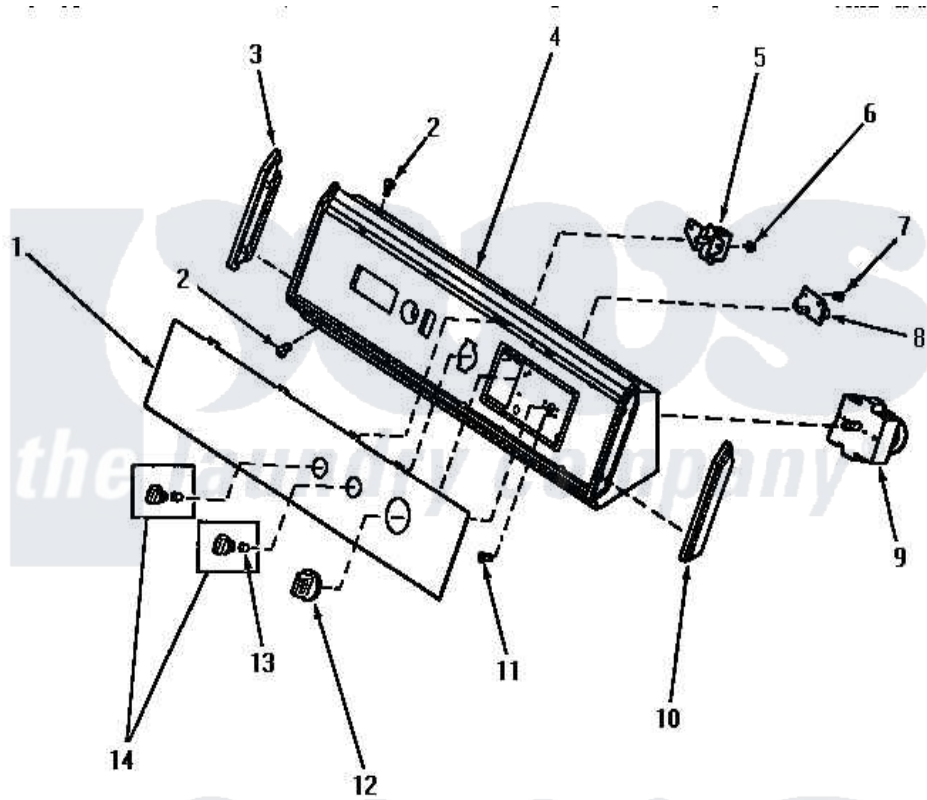

Amana AE5213 04 - GRAPHIC PANEL, CONTROL HOOD & CONTROLS

GRAPHIC PANEL, CONTROL HOOD AND CONTROLS

Amana [Residential Amana AE5213 Washer Parts](#) Parts Diagram 04 - GRAPHIC PANEL, CONTROL HOOD & CONTROLS

[Click on the part number to view part](#)

Item	Original Part Number	Replaced By	Status	Part Description
"	NOTE:		Not Available	IF DRYER IS INSTALLED IN A MANUFACTURED (MOBILE) HOME, OR IF LOCAL CODES DO NOT PERMIT GROUNDING THROUGH THE NEUTRAL, THIS WIRE WILL NOT BE ON THE DRYER. SEE I
1	60319		Not Available	PANEL, GRAPHIC
2	31752		Not Available	SCREW, No. 8ABX3/4 POZIDRI
3	32343		Not Available	INSERT, CONTROL HOOD-L.
4	59955		Not Available	ASSY, HOOD & MOUNTING P
5	59447	500823		Signal, Rotary
6	31260			Screw, No. 8 X 3/8 Ind H
7	23962	W10116760		Screw
8	59450		Not Available	SWITCH, ROTATE-TO-START
9	59422		Not Available	TIMER, 5 CYCLE
"	61402		Not Available	TIMER, 5 CYCLE

10	32342		Insert, Control Hood-R.
11	Y59616	90767	Screw, 8A X 3/8 HeX Washer Head Tapping
12	59791		Assembly, Timer Knob And Skir
13	10519	Not Available	RETAINER
14	31286	Not Available	ASSY,KNOB-ROTARY-BLK/O