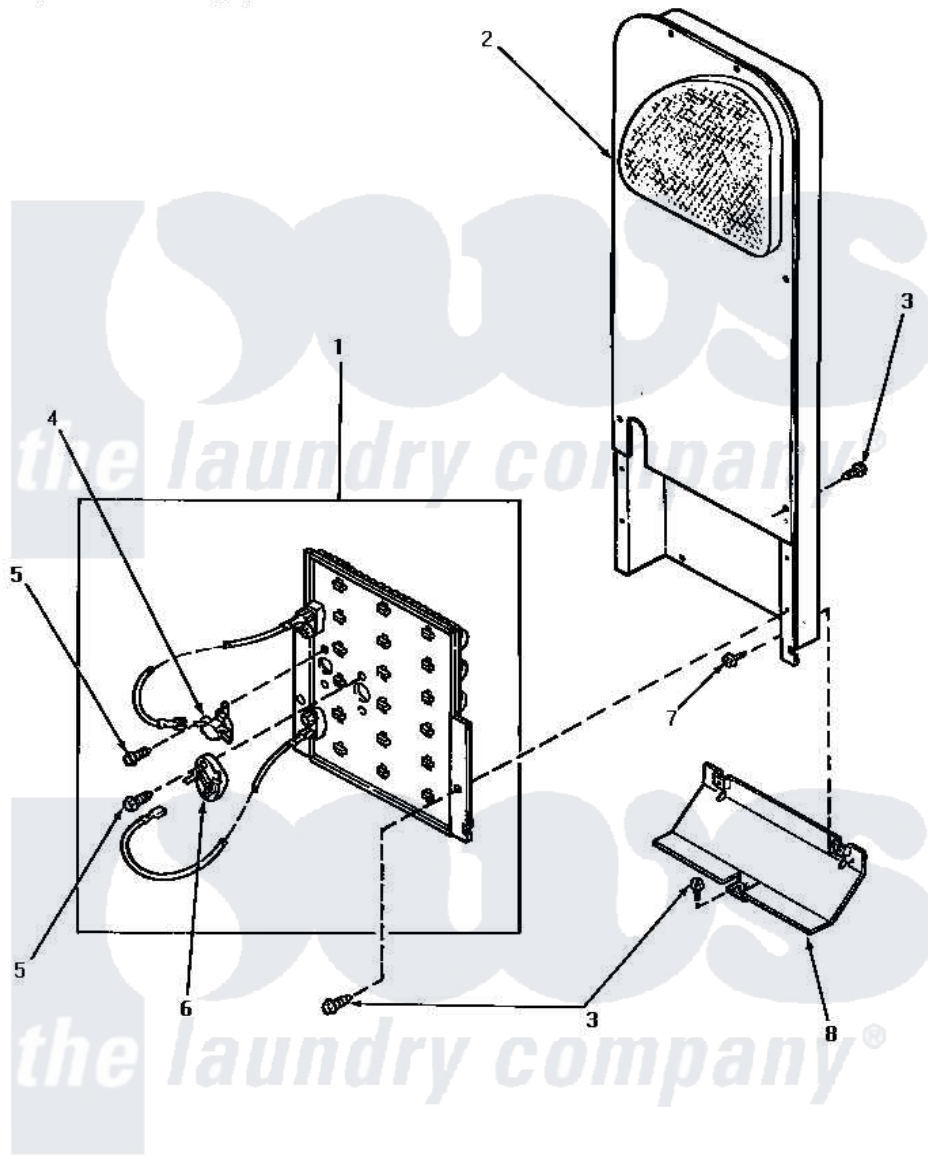

# Amana AE5213 05 - HEATER BOX (STARTING SN S6271976XG)

## HEATER BOX (Electric Models starting Serial No. S6271976XG)

Amana [Residential Amana AE5213 Washer Parts](#) Parts Diagram 05 - HEATER BOX (STARTING SN S6271976XG)

[Click on the part number to view part](#)

Item	Original Part Number	Replaced By	Status	Part Description
1	<a href="#">61928</a>			Heater Assembly 208V
"	<a href="#">61927</a>			Heater Assembly
2	61161P	<a href="#">503605</a>		Assembly, Heater Duct
3	33562	<a href="#">27001200</a>		Screw
4	<a href="#">62461</a>			Limit Thermostat
5	23222	<a href="#">3177991</a>		Screw
6	490P3	<a href="#">R9900489</a>		Thermistor-Fix
7	51780	<a href="#">3390631</a>		Screw, 10-16 X 3/8
8	60952		Not Available	SHIELD,HEAT DUCT