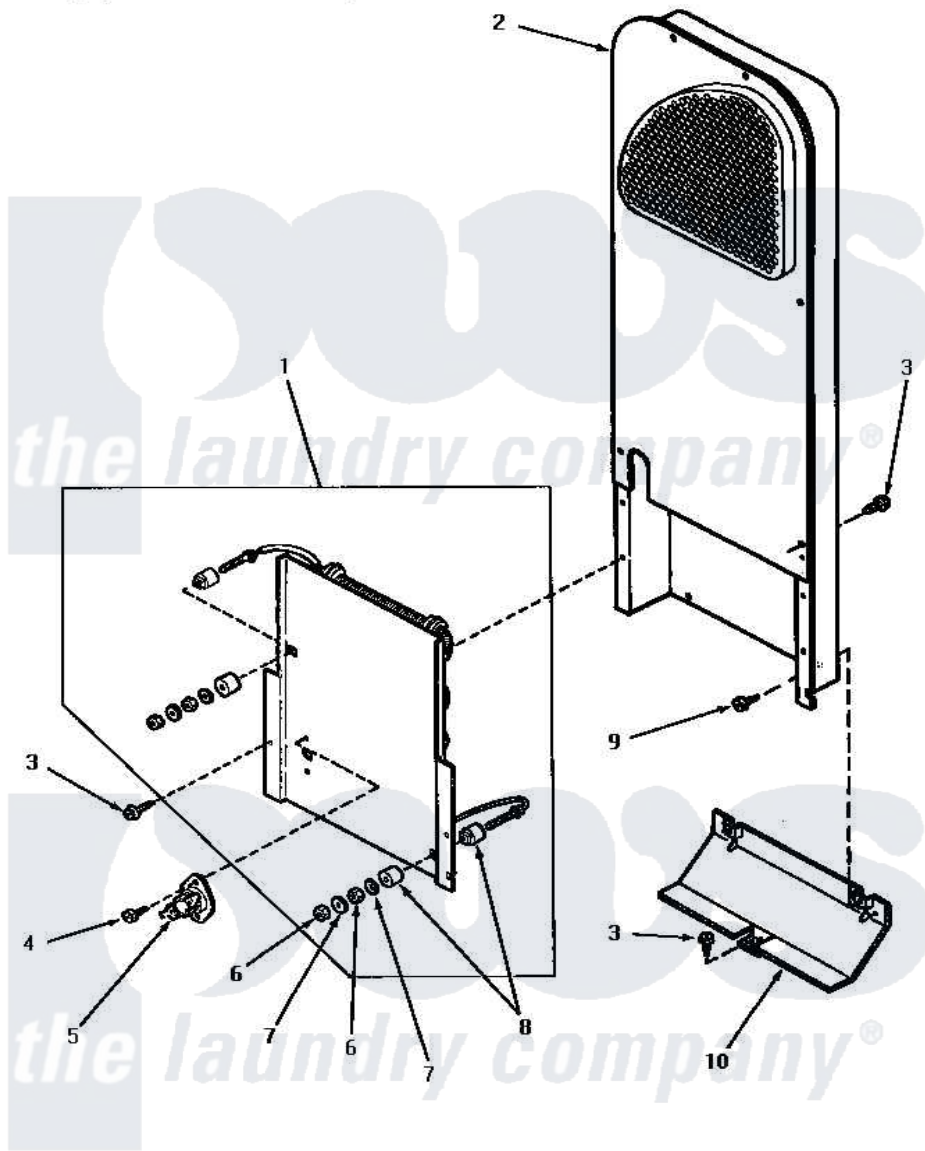

Amana AE5213 06 - HEATER BOX (THRU SN S6271975XG)

HEATER BOX (Electric Models through Serial No. S6271975XG)

Amana [Residential Amana AE5213 Washer Parts](#) Parts Diagram 06 - HEATER BOX (THRU SN S6271975XG)
 Click on the part number to view part

Item	Original Part Number	Replaced By	Status	Part Description
1	61928			Heater Assembly 208V
"	61927			Heater Assembly
2	61161P	503605		Assembly, Heater Duct
3	33562	27001200		Screw
4	23222	3177991		Screw
5	56082			Thermostat, Limit
6	Q6163		Not Available	NUT
7	56552		Not Available	LOCKWASHER
8	57408			Insulator
9	51780	3390631		Screw, 10-16 X 3/8
10	60952		Not Available	SHIELD,HEAT DUCT