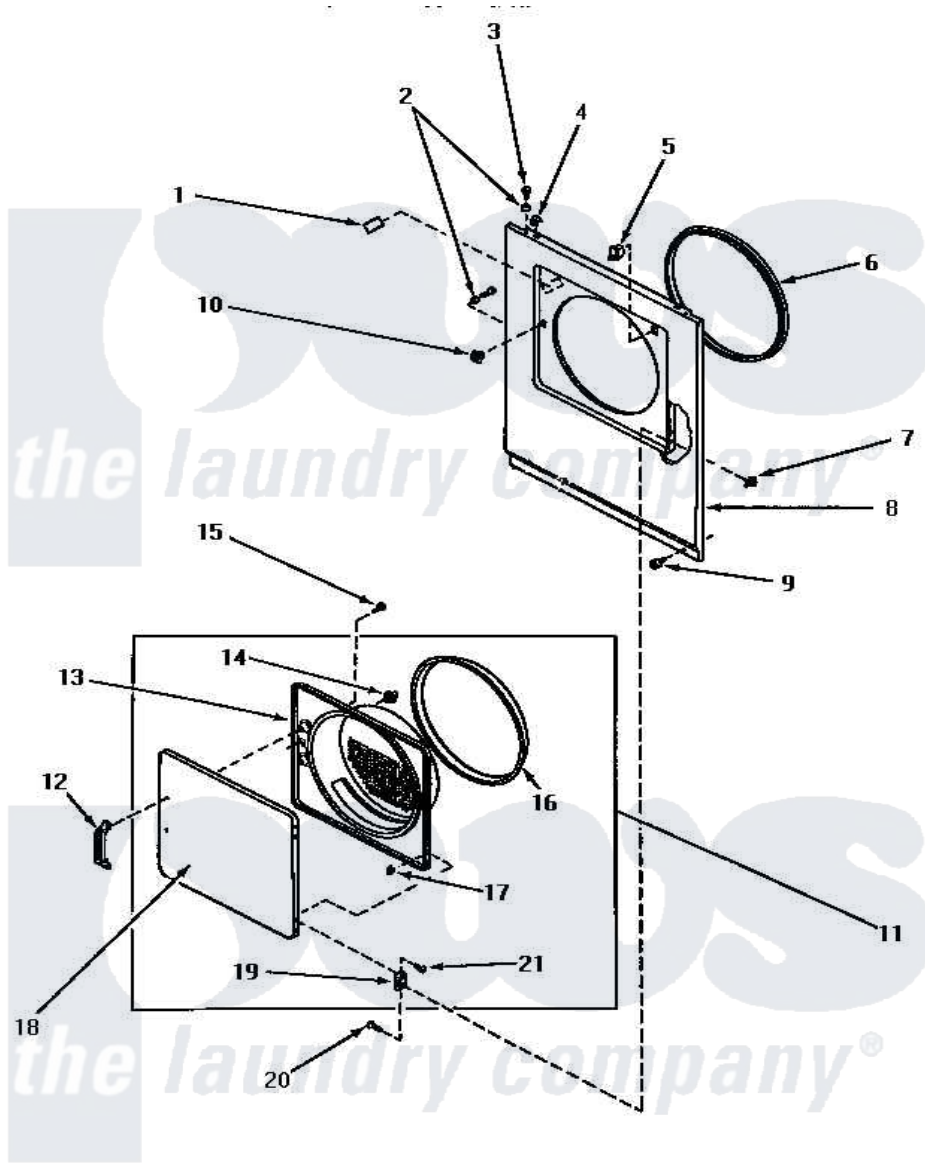

Amana AE5213 07 - LOADING DOOR, FRONT PANELS & ACCESS DOOR

LOADING DOOR, FRONT PANELS AND ACCESS DOOR

Amana [Residential Amana AE5213 Washer Parts](#) Parts Diagram 07 - LOADING DOOR, FRONT PANELS & ACCESS DOOR

[Click on the part number to view part](#)

Item	Original Part Number	Replaced By	Status	Part Description
1	58854			Repl By 500281
2	56079	505187		Locator, Panel
3	32671	Y014874		Screw, Idler Arm And Sleeve
4	28835	22001650		Fastener, Spring
5	57012	W10169313		Switch-Dor
6	Y61380			Seal, Front Panel
7	51236	488130		Nut
8	62420W		Not Available	FRONT PANEL, WHITE
"	62420L	62420LP		Assembly
"	62420H		Not Available	FRONT PANEL, HARVEST GOLD
9	58637	27001200		Screw
10	54660	LA-1003		Door Catch Kit
11	62151L		Not Available	ASSY,DOOR
"	62151W		Not Available	ASSY,DOOR
"	62151H		Not Available	ASSY,DOOR

12	54068P	61925		Pull Door Commercial Black
13	62152H		Not Available	INNER DOOR PANEL, HARVEST GOLD
"	62152L	62152P		Liner
"	62152W		Not Available	LINER,DOOR
14	54661	LA-1003		Door Catch Kit
15	Y33561	489464		Screw
16	61379	61379P		Door Seal
17	23407			Nut, Speed-8A Tinn C15
18	62153L		Not Available	DOOR
"	62153H			Door
"	62153W		Not Available	PANEL OUTER DOOR
19	56045			Hinge
20	22649			Screw, 8-32 X 13/32 FI
21	52864	500226		Screw, 8b-16 x 5/8 Tap