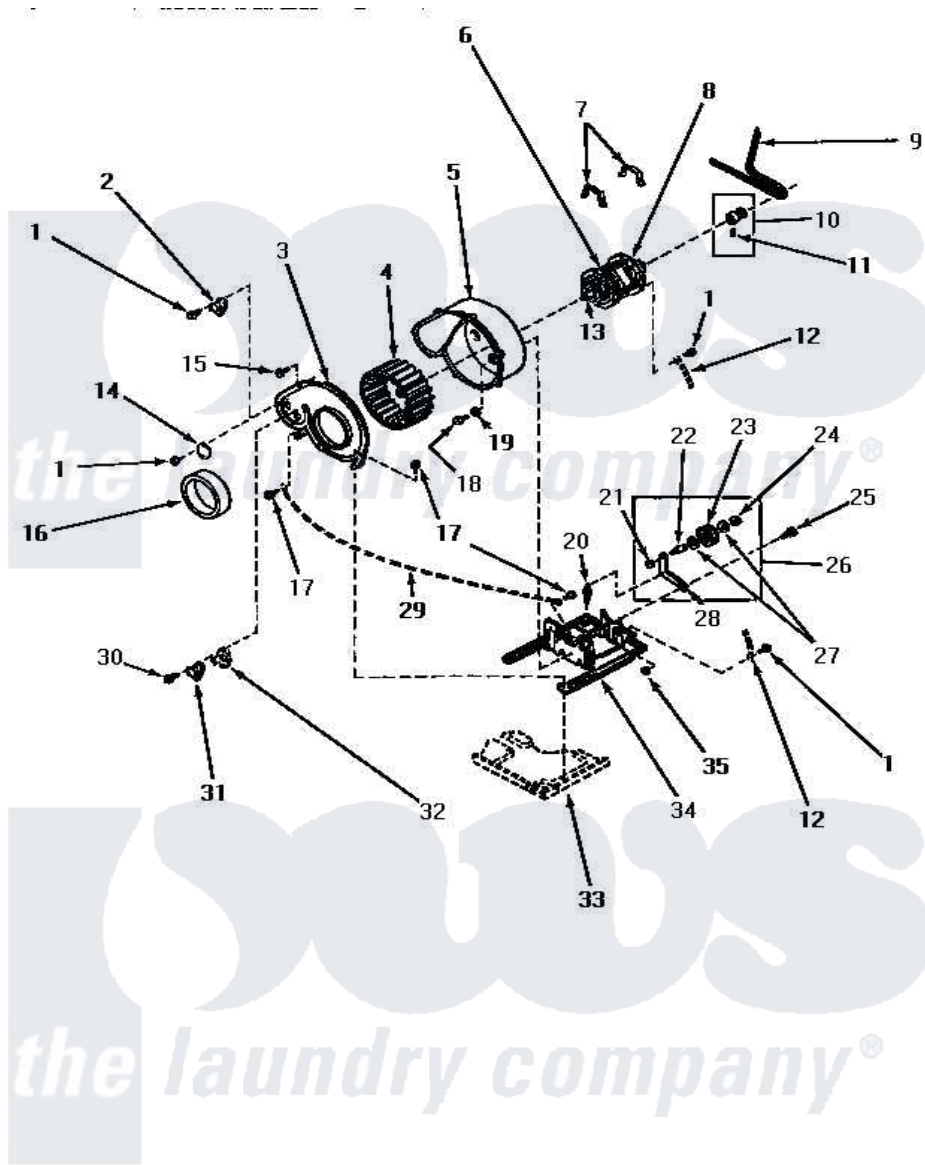

Amana AE5213 08 - MOTOR, EXHAUST FAN & BELT

MOTOR, EXHAUST FAN AND BELT

Amana [Residential Amana AE5213 Washer Parts](#) Parts Diagram 08 - MOTOR, EXHAUST FAN & BELT
 Click on the part number to view part

Item	Original Part Number	Replaced By	Status	Part Description
1	23222	3177991		Screw
2	56410			Thermostat
3	60938P		Not Available	COVER,BLOWER HOUSING
4	56000	510139P		Assembly Blower Fan Package
5	56020			Housing, Blower
6	Y58044	915P3		Motor-Drve
7	Y58047	660658		Clamp, Motor Mounting 343481 685441
8	53226		Not Available	SWITCH,MOTOR
"	59895		Not Available	MOTOR SWITCH, INTERNAL MOUNTED
"	53249		Not Available	SWITCH
9	59174	40111201		Belt, Cylinder
10	59173		Not Available	MOTOR PULLEY ASSEMBLY
11	52906		Not Available	SETSCREW
12	Y00000000		Not Available	SEE NOTE GROUND WIRE, GREEN

13	27604P		Never-Seeze 1 Oz Tube
14	61203	Not Available	COVER PLATE
15	23962	W10116760	Screw
16	56065	Not Available	SEAL
17	51780	3390631	Screw, 10-16 X 3/8
18	33562	27001200	Screw
19	20492	M0270504	Washer
20	56076		Spring, Idler
21	56156	358160	Nut
22	56461		Shaft
23	Y54414		Assembly, Wheel And Bearing
24	23748		Ring, Retaining
25	56587	Not Available	SCREW, 1/4-20 HEX HD SH
26	Y56170	56170P	Assembly- Idle
27	52549		Washer, 501 ID X3/4 Odx
28	56057	Not Available	LEVER, IDLER
29	Y00000000	Not Available	SEE NOTE GROUND WIRE, GREEN -- (THROUGH SERIAL NO. S6181365XA)
30	23222	3177991	Screw
"	52150	489464	Screw
31	56471	Not Available	THERMOSTAT
"	Y61372		Thermostat
32	61401	61623	Thermostat, Heater-BR
33	Y00000000	Not Available	SEE NOTE BASE
34	Y60816	503613	Mount, Motor
35	52566	27001225	Nut, Jam Mid Lock 1/4-20