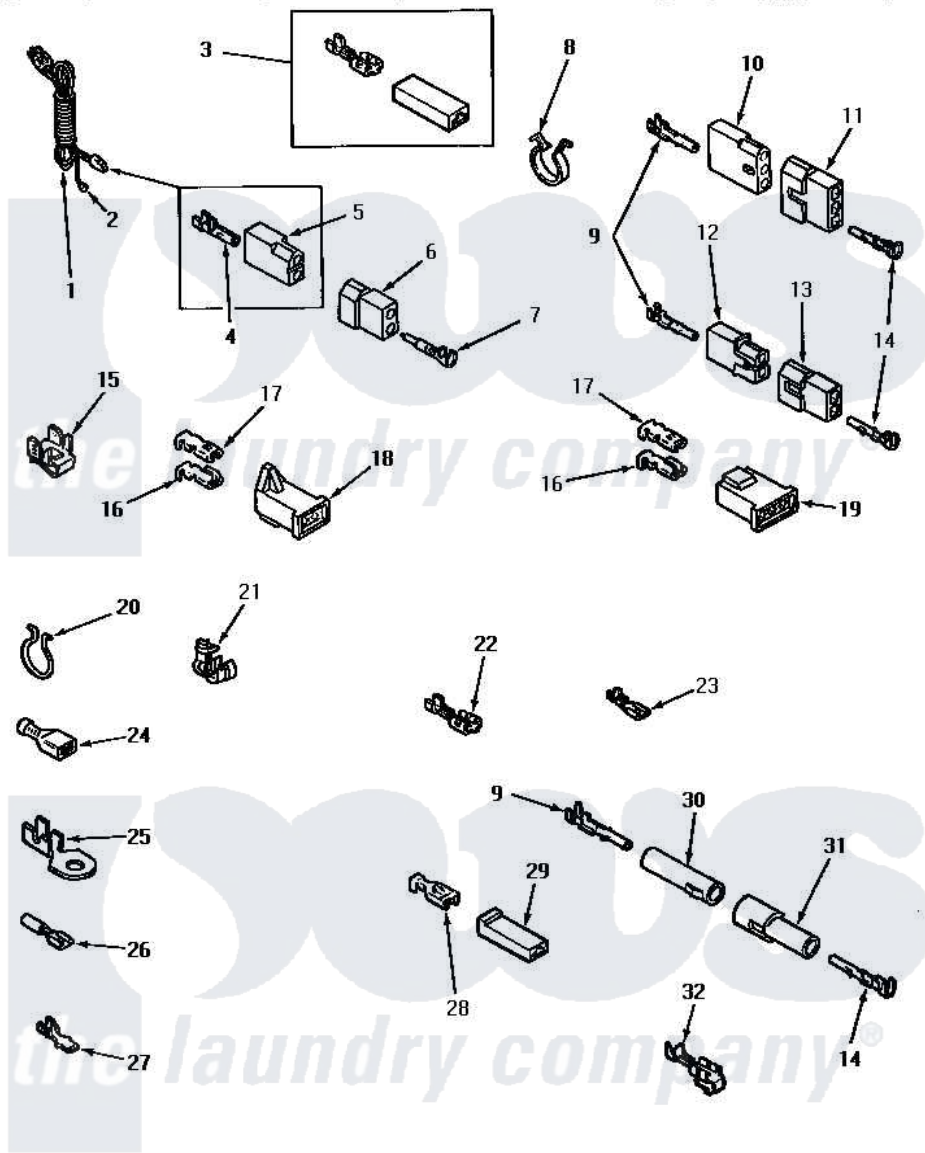

Amana AE5213 09 - POWER CORD & TERMINALS

POWER CORD AND TERMINALS

Amana [Residential Amana AE5213 Washer Parts](#) Parts Diagram 09 - POWER CORD & TERMINALS

[Click on the part number to view part](#)

Item	Original Part Number	Replaced By	Status	Part Description
1	Y56222	27001142		Cord, Power
2	Y00000000		Not Available	SEE NOTE GROUND WIRE, GREEN
3	Y00237			Terminal-Female 1/4 ((1) 12 GAUGE Wire Or(2) 18 GA
4	00130			Terminal, Pin-1/8 Femal
5	56265			Receptacle, 2 Circuit
6	56266			Plug
7	Y00127			Terminal, Pin-1/8 Male
8	61510	504034		Clip, Wire
9	Y00117	5011-XX		093 Female Socket
10	23039	697780		Receptacle,
11	23040			Plug-3 Circuit
12	56451			Receptacle, 2 Circuit
13	56448			Terminal Block Plug
14	Y00116			Terminal, Pin-Male
15	Y00161	B5733302		Clip, Ground

16	Y00190		Connector-Receptacle
17	Y00189		Terminal, Spade
18	58799		Connector-2 Circuit
19	58800	Not Available	CONNECTOR-3 CIRCUIT (3 CIRCUIT CONNECTOR)
20	51291		Clip, Wire
21	21903	211881	Grommet, Cord Part Not Used- Gas Models Only
22	Y00121	Not Available	SPADE TERMINAL(12 GAUGE) (1/4 INCH-(2) 18 GAUGE WIRES O
"	Y00119	Not Available	SPADE TERMINAL(18 GAUGE) (1/4 INCH-(1) 18 GAUGE WIRE)
"	Y00222	Not Available	TERMINAL,FEMALE-1/4 SP
23	Y00124		Spade Terminal (18 Gauge) (3/16 Inch-(1) 18 Gauge Wire-
"	Y00209		Spade Terminal (18 Gauge) (3/16 Inch-(2) 18 Gauge Wires-
"	00156	00156SRE	65br30/FI
24	Y00163	285432	Terminal
"	Y00165		Insulated Spade Terminal
25	00110		No.10 18 Gauge Wire
"	Y00111		Ring Terminal No.10 No.10 18 Gauge Wires Or
26	Y00215		Barrel Insulated Spade
"	Y00214	Not Available	BARREL INSULATED SPADE(18 GAUG (1/4 INCH-18 GAUGE WIRE)
27	Y00138		Male Tab Terminal 18 Gauge Wire)
"	Y00139	Y00138	Male Tab Terminal 18 Gauge Wire)
28	Y00115		Lock In Spade Terminal (18 Gaug (1/4 Inch-(1) 18 Gauge Wire)
"	00122	Not Available	(1/4 INCH-(2) 18 GAUGE WIRES O
29	90789		Connector
30	26301		Receptacle, Molex
31	26302	Not Available	PLUG,1 CIRCUIT
32	Y00114		Spade Terminal