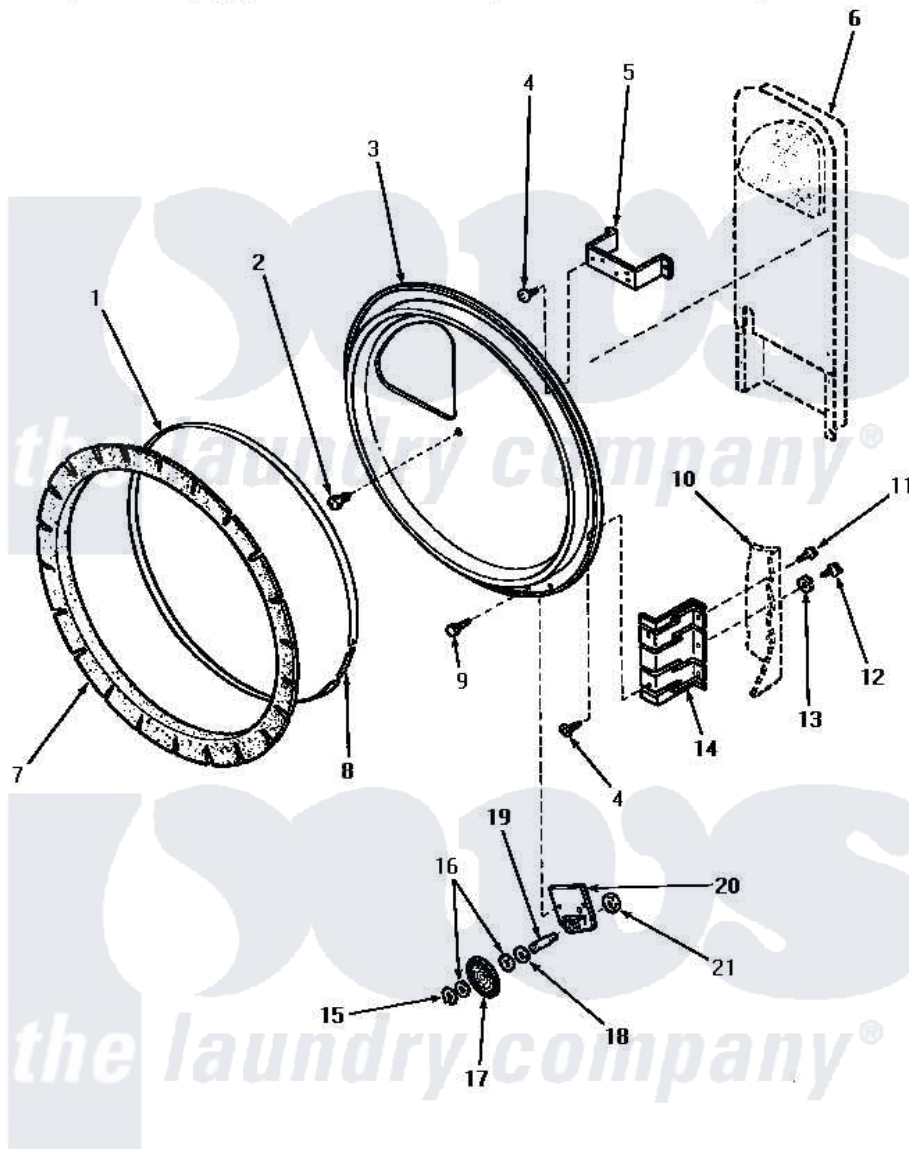

# Amana AE5213 10 - REAR BLKHD, FELT SEAL & CYLINDER ROLLER

## REAR BULKHEAD, FELT SEAL AND CYLINDER ROLLER

Amana [Residential Amana AE5213 Washer Parts](#) Parts Diagram 10 - REAR BLKHD, FELT SEAL & CYLINDER ROLLER

[Click on the part number to view part](#)

Item	Original Part Number	Replaced By	Status	Part Description
1	Y56090		Not Available	SEAL STRAP
2	Y33561	<a href="#">489464</a>		Screw
3	61135P		Not Available	ASSY,REAR BULKHEAD
4	56078	<a href="#">M400664</a>		SCrew Tap Trs Cr Rec 1016AB
5	<a href="#">60823P</a>			Bracket, Terminal Block
6	Y00000000		Not Available	SEE NOTE HEAT DUCT
7	<a href="#">56088</a>			Assembly, Seal
8	<a href="#">52310</a>			Spring
9	51780	<a href="#">3390631</a>		Screw, 10-16 X 3/8
10	Y00000000		Not Available	SEE NOTE CABINET
11	33562	<a href="#">27001200</a>		Screw
12	<a href="#">52909</a>			Screw, 10B-16 X 1/2 HeX
13	51474		Not Available	WASHER, 13/64IDX1/2ODX.
14	56055		Not Available	BRACKET,BULKHEAD-REAR
15	<a href="#">23748</a>			Ring, Retaining

16	<a href="#">52549</a>		Washer, 501 ID X3/4 Odx
17	56457	<a href="#">62649P</a>	Roller- CY
18	23886		Not Available WASHER,.578IDX1.25ODX1
19	<a href="#">56461</a>		Shaft
20	56042		Not Available BRACKET,CYLINDER ROLLER
21	56156	<a href="#">358160</a>	Nut