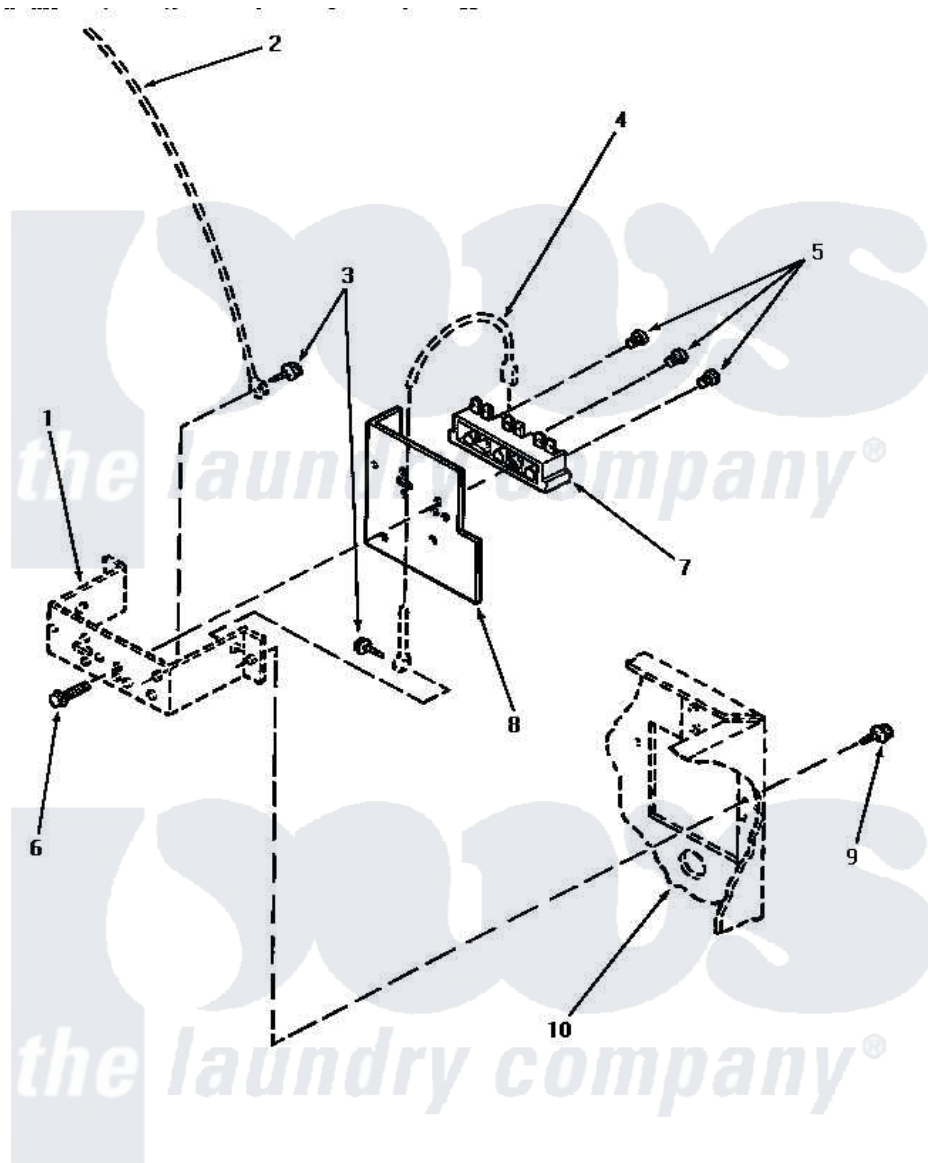

Amana AE5213 11 - TERMINAL BLOCK (STARTING SN S6271976XG)

TERMINAL BLOCK (Electric Models starting Serial No. S6271976XG)

Amana [Residential Amana AE5213 Washer Parts](#) Parts Diagram 11 - TERMINAL BLOCK (STARTING SN S6271976XG)
 Click on the part number to view part

Item	Original Part Number	Replaced By	Status	Part Description
1	Y00000000		Not Available	SEE NOTE TERMINAL BLOCK BRACKET
2	Y00000000		Not Available	SEE NOTE GROUND WIRE, GREEN
3	20530			Screw, 10-24 x 3/8 Hex
4	Y00000000		Not Available	SEE NOTE GROUND WIRE, GREEN -- (SEE NOTE)
5	Y61199	3400094		Screw, 10-32 X 3/8
6	Y61200	501285		Screw, No.12 X 9/16-Pla
7	61923P	61923		Block, Terminal
8	56087			Shield, Terminal Block
9	33562	27001200		Screw
10	Y00000000		Not Available	SEE NOTE CABINET