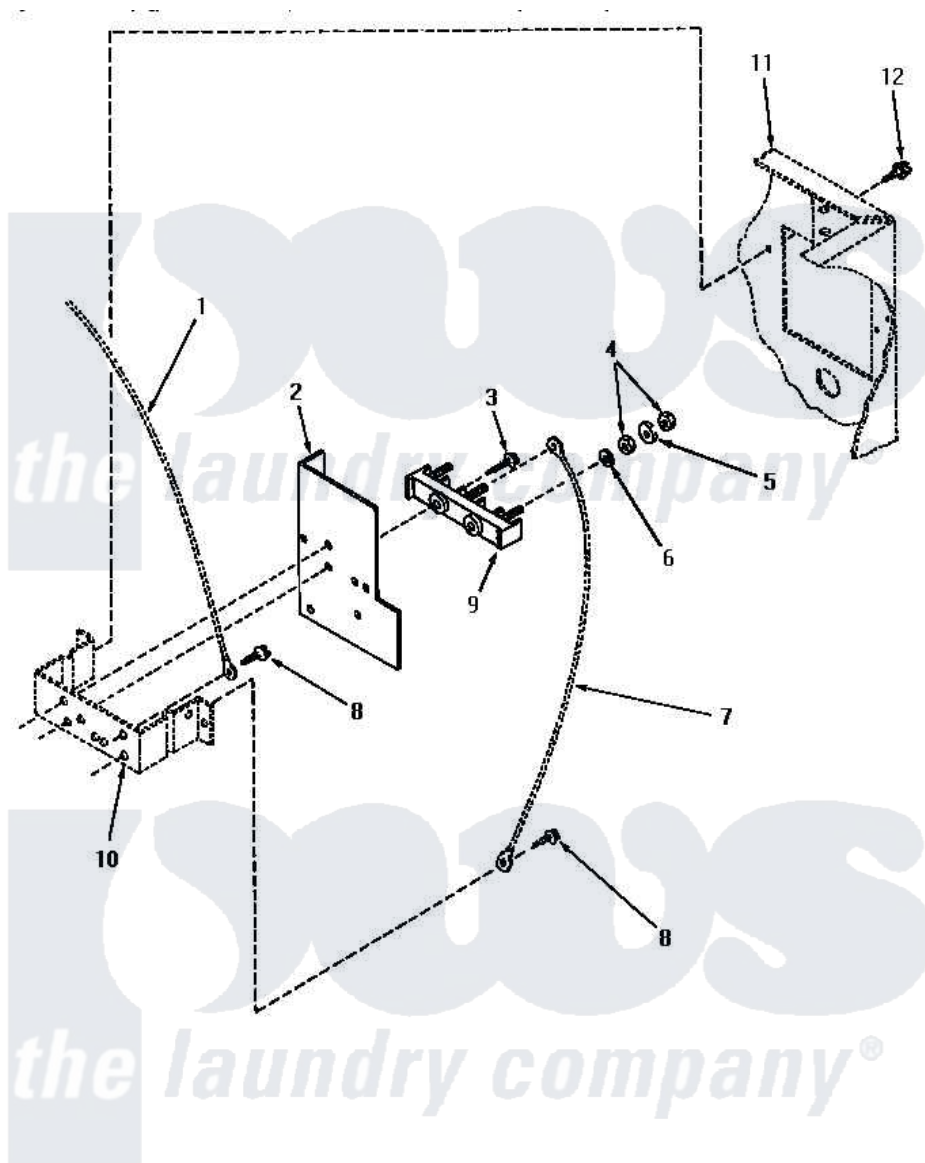

Amana AE5213 12 - TERMINAL BLOCK (THRU SN S6271975XG)

TERMINAL BLOCK (Electric Models through Serial No. S6271975XG)

Amana [Residential Amana AE5213 Washer Parts](#) Parts Diagram 12 - TERMINAL BLOCK (THRU SN S6271975XG)

[Click on the part number to view part](#)

Item	Original Part Number	Replaced By	Status	Part Description
1	Y00000000		Not Available	SEE NOTE GROUND WIRE, GREEN
2	56087			Shield, Terminal Block
3	Q6535		Not Available	SCREW, 10B-16 X 3/4 ROU
4	Q6163		Not Available	NUT
5	51474		Not Available	WASHER, 13/64IDX1/2ODX.
6	56552		Not Available	LOCKWASHER
7	Y00000000		Not Available	SEE NOTE GROUND WIRE, GREEN -- (SEE NOTE)
8	20530			Screw, 10-24 x 3/8 Hex
9	58555		Not Available	TERMINAL BLOCK
10	Y00000000		Not Available	SEE NOTE TERMINAL BLOCK BRACKET
11	Y00000000		Not Available	SEE NOTE CABINET
12	33562	27001200		Screw