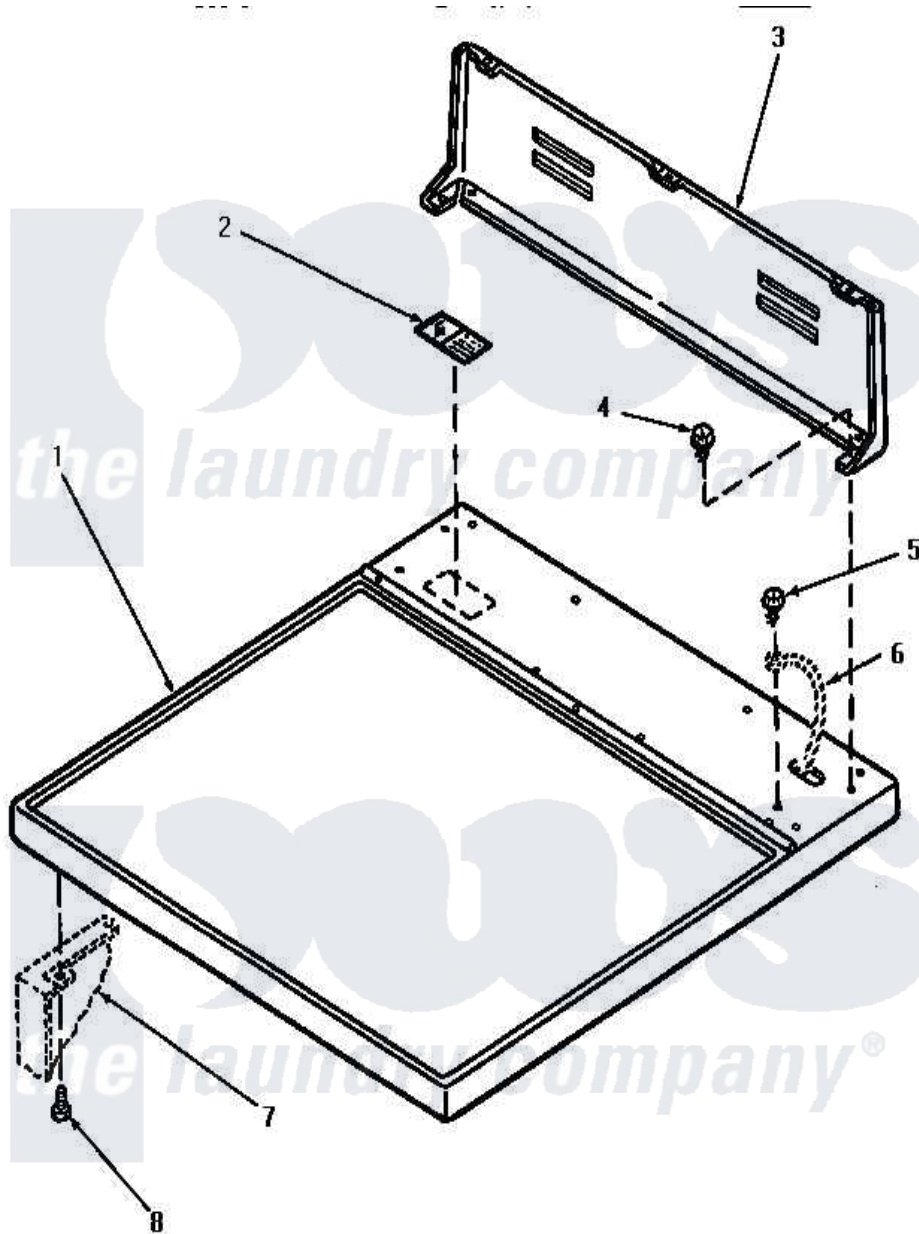

# Amana AE5413 01 - CABINET TOP AND CONTROL HOOD REAR PANEL

Amana Residential Amana AE5413 Dryer Parts Parts Diagram 01 - CABINET TOP AND CONTROL HOOD REAR PANEL

[Click on the part number to view part](#)

Item	Original Part Number	Replaced By	Status	Part Description
1	60815H		Not Available	ASSY, TOP PANEL-DOMESTI
"	60815L		Not Available	CABINET TOP, ALMOND
"	60815W		Not Available	ASSY, TOP & CARTON
2	24903		Not Available	STICKER, DISCONNECT POW
3	59970		Not Available	CONTROL HOOD, REAR PANEL
4	23962	<a href="#">W10116760</a>		Screw
5	<a href="#">20530</a>			Screw, 10-24 x 3/8 Hex
6	Y00000000		Not Available	SEE NOTE GROUND WIRE, GREEN
7	Y00000000		Not Available	SEE NOTE CABINET -- (SEE PAGE 9, KEY 10)
8	25723	<a href="#">27001200</a>		Screw