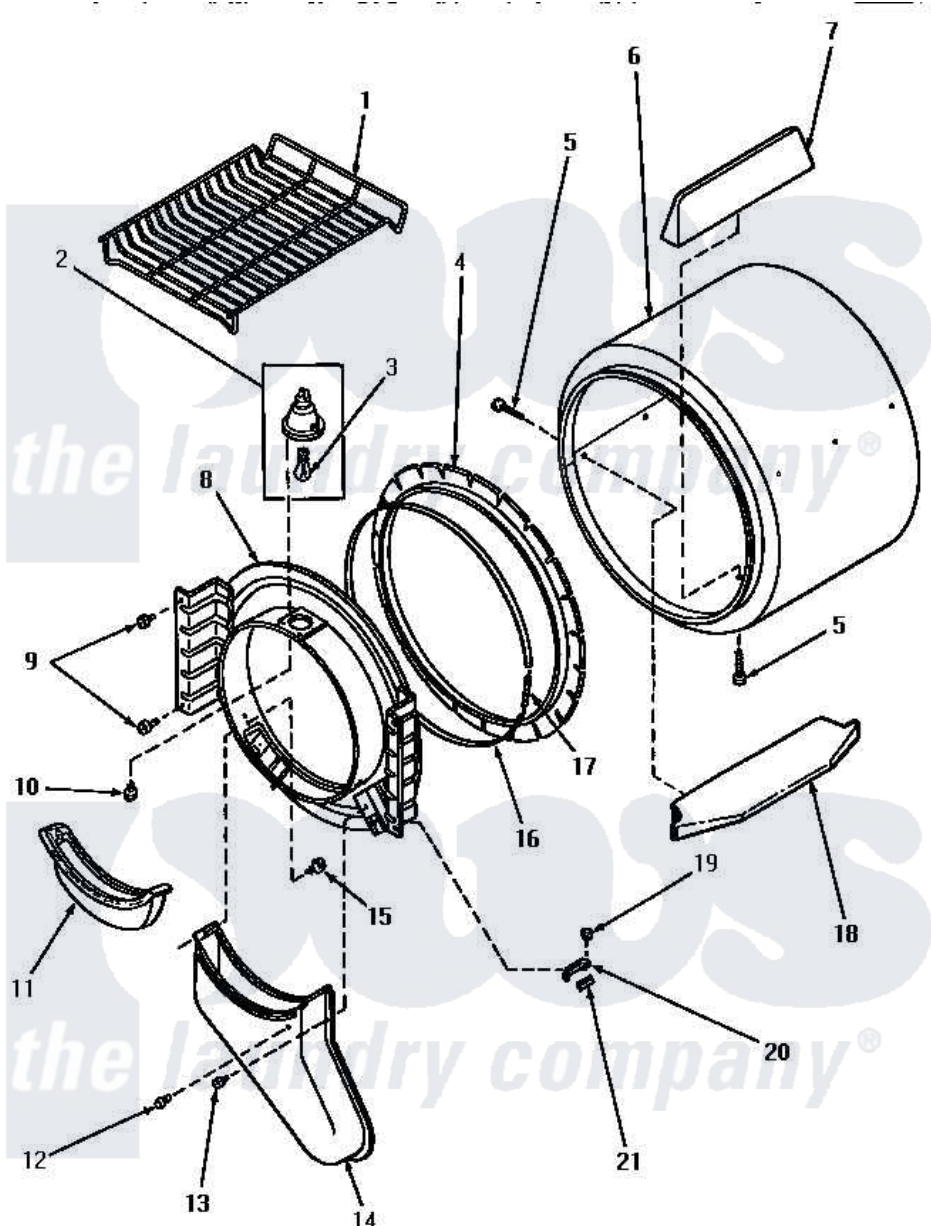

# Amana AE5413 04 - FR BLKHD, AIR DUCT, FELT SEAL & CYLINDER

Amana Residential Amana AE5413 Dryer Parts Parts Diagram 04 - FR BLKHD, AIR DUCT, FELT SEAL & CYLINDER  
 Click on the part number to view part

Item	Original Part Number	Replaced By	Status	Part Description
1	58846		Not Available	RACK, DRYING
2	60953P		Not Available	CYLINDER LIGHT ASSEMBLY
3	Y60954	<a href="#">67001316</a>		Bulb, Light
4	<a href="#">56088</a>			Assembly, Seal
5	56131		Not Available	SCREW, 10BT X 1 TAPPING
6	61073P		Not Available	ASSY, CYLINDER-WHITE
7	Y61399		Not Available	BAFFLE, CYLINDER-SHORT-
8	62160W		Not Available	ASSY, BULKHEAD & GLIDE FRT
"	62142W		Not Available	ASSY, BULKHEAD-FRONT-SV
9	25723	<a href="#">27001200</a>		Screw
10	<a href="#">31260</a>			Screw, No.8 X 3/8 Ind H
11	<a href="#">61376P</a>			Filter, Lint-White W/Inst.
12	56938		Not Available	BUMPER
13	56392		Not Available	SCREW, 8-18 X 3/8 TAPPI
14	<a href="#">60786</a>			Assembly, Air Duct-Front

15	23628	<a href="#">489464</a>	Screw
16	Y56090	Not Available	SEAL STRAP
17	<a href="#">52310</a>		Spring
18	Y61027	Not Available	BAFFLE,CYLINDER-EXTEND
19	23962	<a href="#">W10116760</a>	Screw
20	<a href="#">61448</a>		Glide, Cylinder-Rulon F
21	<a href="#">58049</a>		Pad, Thin