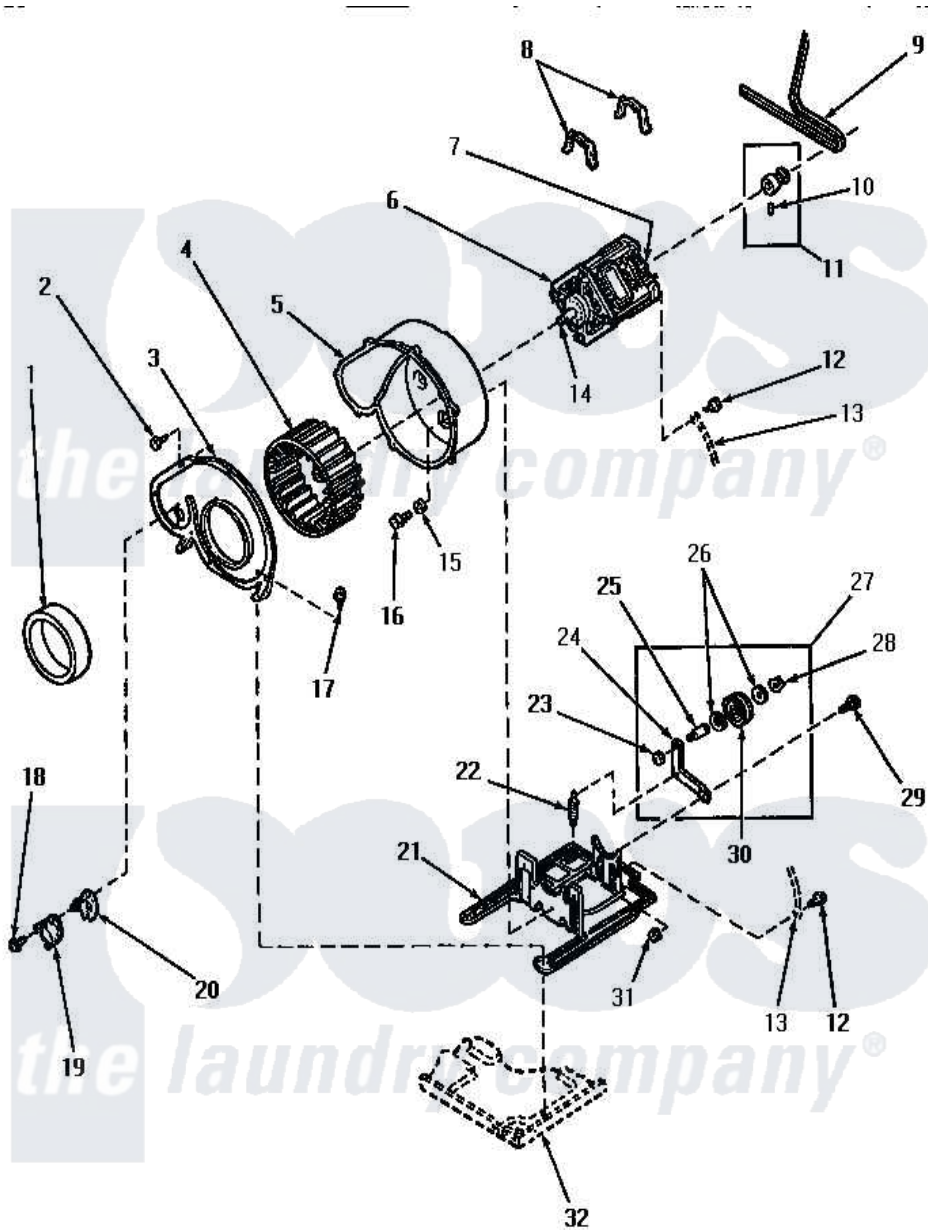

# Amana AE5413 08 - MOTOR, EXHAUST FAN AND BELT

Amana [Residential Amana AE5413 Dryer Parts](#) Parts Diagram 08 - MOTOR, EXHAUST FAN AND BELT  
 Click on the part number to view part

Item	Original Part Number	Replaced By	Status	Part Description
1	56065		Not Available	SEAL
2	23962	<a href="#">W10116760</a>		Screw
3	60938P		Not Available	COVER,BLOWER HOUSING
4	56000	<a href="#">510139P</a>		Assembly Blower Fan Package
5	<a href="#">56020</a>			Housing, Blower
6	Y58044	<a href="#">915P3</a>		Motor-Drve
7	53249		Not Available	SWITCH
"	53226		Not Available	SWITCH,MOTOR
"	59895		Not Available	MOTOR SWITCH, INTERNAL MOUNTED
8	Y58047	<a href="#">660658</a>		Clamp, Motor Mounting 343481 685441
9	59174	<a href="#">40111201</a>		Belt, Cylinder
10	52906		Not Available	SETSCREW
11	59173		Not Available	MOTOR PULLEY ASSEMBLY
12	23222	<a href="#">3177991</a>		Screw

13	Y00000000		Not Available	SEE NOTE GROUND WIRE, GREEN
14	<a href="#">27604P</a>			Never-Seeze 1 Oz Tube
15	20492	<a href="#">M0270504</a>		Washer
16	56264	<a href="#">27001200</a>		Screw
17	51780	<a href="#">3390631</a>		Screw, 10-16 X 3/8
18	52150	<a href="#">489464</a>		Screw
19	<a href="#">Y61372</a>			Thermostat
20	61401	<a href="#">61623</a>		Thermostat, Heater-BR
21	Y60816	<a href="#">503613</a>		Mount, Motor
22	<a href="#">56076</a>			Spring, Idler
23	56156	<a href="#">358160</a>		Nut
24	56057		Not Available	LEVER, IDLER
25	<a href="#">56461</a>			Shaft
26	<a href="#">52549</a>			Washer, 501 ID X3/4 Odx
27	Y56170	<a href="#">56170P</a>		Assembly- Idle
28	<a href="#">23748</a>			Ring, Retaining
29	56587		Not Available	SCREW, 1/4-20 HEX HD SH
30	<a href="#">Y54414</a>			Assembly, Wheel And Bearing
31	52566	<a href="#">27001225</a>		Nut, Jam Mid Lock 1/4-20
32	Y00000000		Not Available	SEE NOTE BASE -- (SEE PAGE 9, KEY 14)