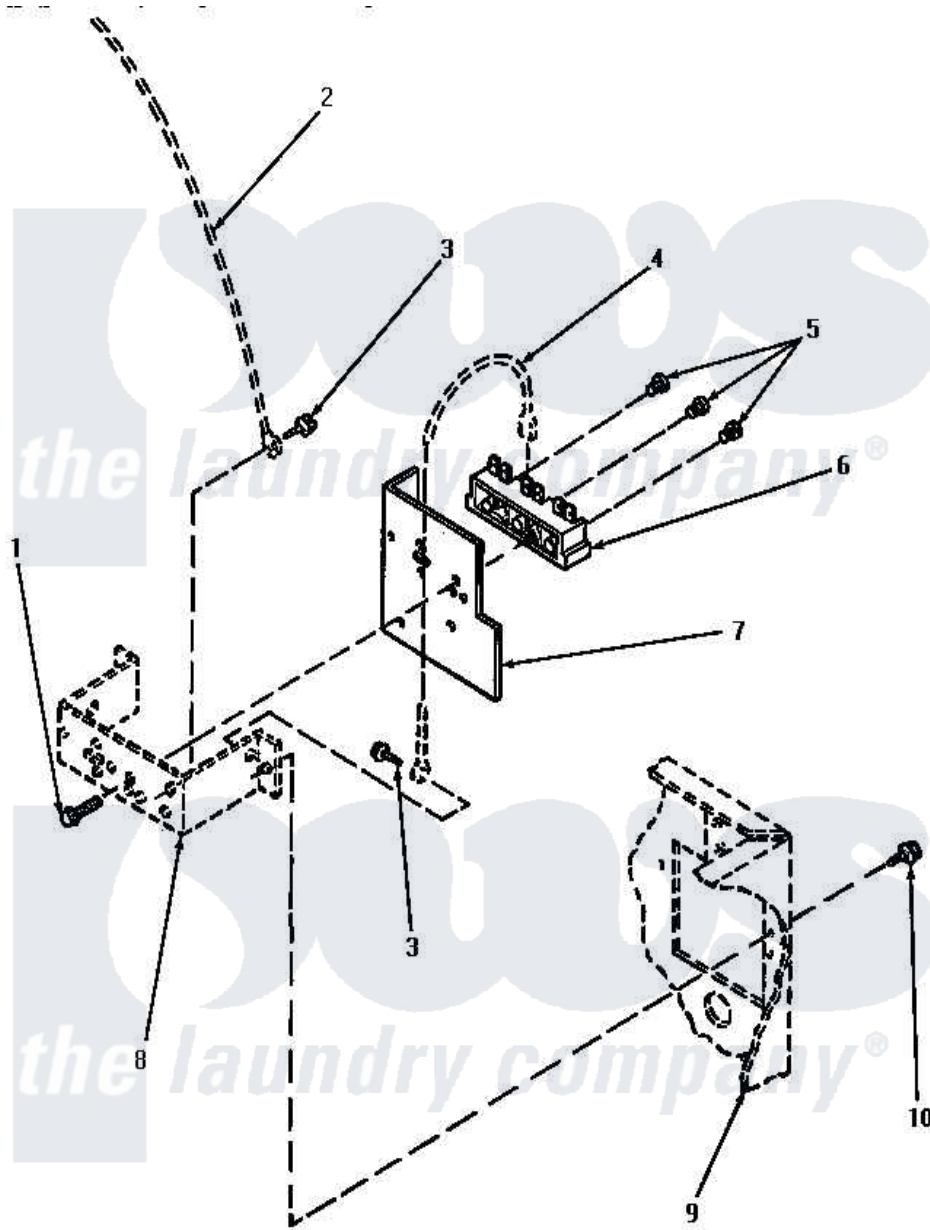

Amana AE5413 11 - TERMINAL BLOCK

Amana [Residential Amana AE5413 Dryer Parts](#) Parts Diagram 11 - TERMINAL BLOCK
 Click on the part number to view part

Item	Original Part Number	Replaced By	Status	Part Description
1	Y61200	501285		Screw, No.12 X 9/16-Pla
2	Y00000000		Not Available	SEE NOTE GROUND WIRE, GREEN
3	20530			Screw, 10-24 x 3/8 Hex
4	Y00000000		Not Available	SEE NOTE GROUND WIRE, GREEN -- (SEE NOTE 1)
5	Y61199	3400094		Screw, 10-32 X 3/8
6	61923P	61923		Block, Terminal
7	56087			Shield, Terminal Block
8	Y00000000		Not Available	SEE NOTE TERMINAL BLOCK BRACKET -- (SEE FIGURE 6)
9	Y00000000		Not Available	SEE NOTE CABINET -- (SEE PAGE 9, KEY 10)
10	25723	27001200		Screw