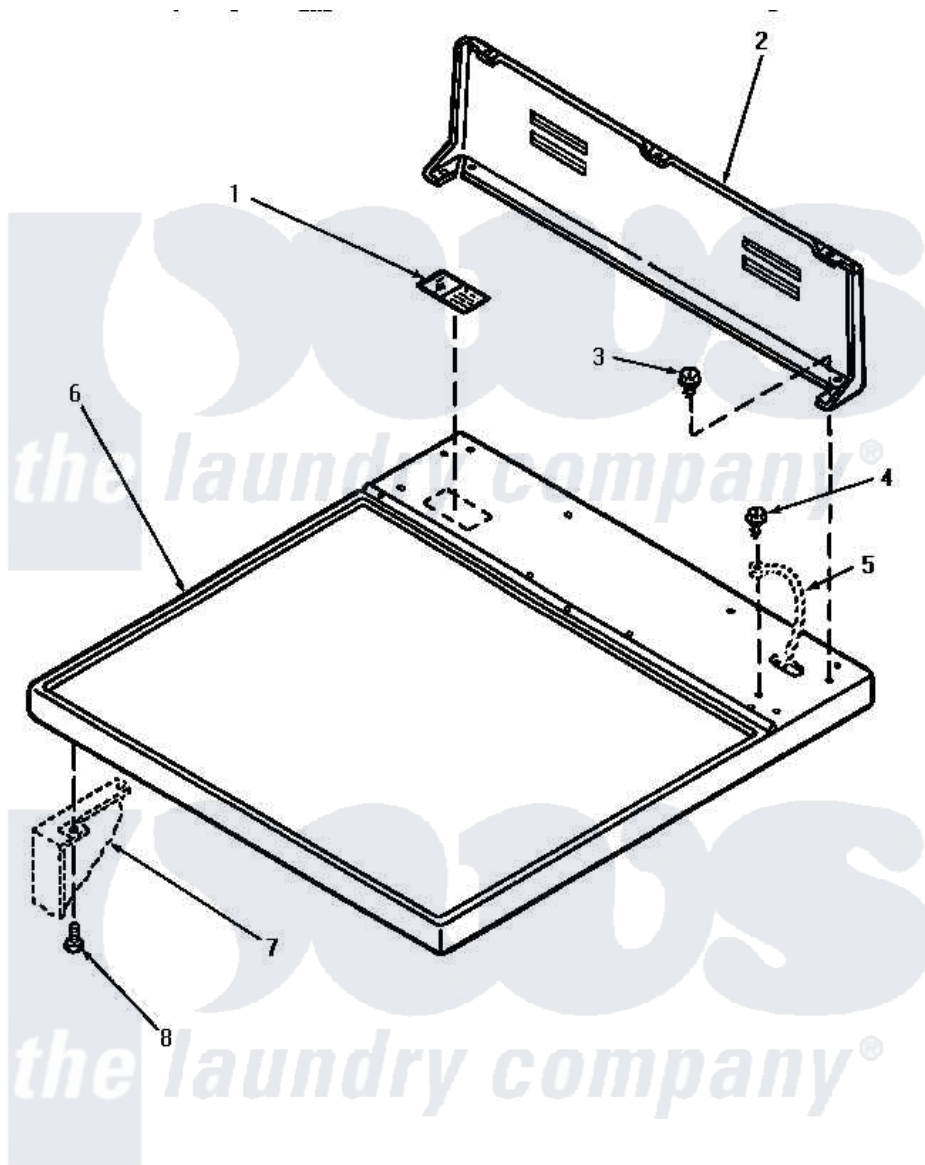

Amana AE7133 01 - CABINET TOP & CONTROL HOOD REAR PANEL

CABINET TOP AND CONTROL HOOD REAR PANEL

Amana [Residential Amana AE7133 Washer Parts](#) Parts Diagram 01 - CABINET TOP & CONTROL HOOD REAR PANEL
 Click on the part number to view part

Item	Original Part Number	Replaced By	Status	Part Description
1	24903		Not Available	STICKER,DISCONNECT POW
2	59970		Not Available	CONTROL HOOD, REAR PANEL
3	23962	W10116760		Screw
4	20530			Screw, 10-24 x 3/8 Hex
5	Y00000000		Not Available	SEE NOTE GROUND WIRE, GREEN
6	60815H		Not Available	ASSY, TOP PANEL-DOMESTI
"	60815L		Not Available	CABINET TOP, ALMOND
"	60815W		Not Available	ASSY, TOP & CARTON
7	Y00000000		Not Available	SEE NOTE CABINET
8	33562	27001200		Screw