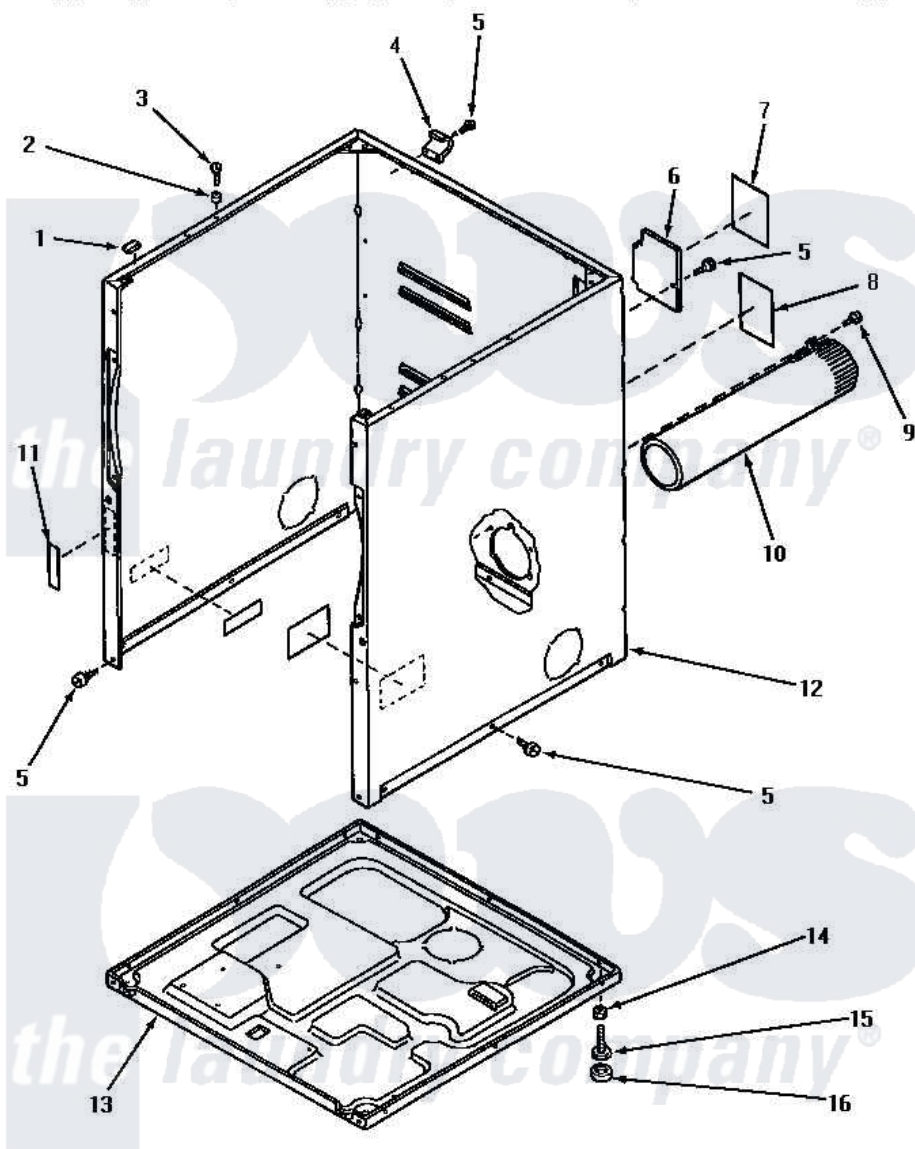

Amana AE7133 02 - CABINET, EXHAUST DUCT & BASE

CABINET, EXHAUST DUCT AND BASE

Amana [Residential Amana AE7133 Washer Parts](#) Parts Diagram 02 - CABINET, EXHAUST DUCT & BASE

[Click on the part number to view part](#)

Item	Original Part Number	Replaced By	Status	Part Description
1	Y56128			Pad, Bumper
2	56079	505187		Locator, Panel
3	32671	Y014874		Screw, Idler Arm And Sleeve
4	60826		Not Available	HINGE, TOP
5	33562	27001200		Screw
6	60821			Access Cover
7	61206		Not Available	STICKER,NOTICE INSTALL
8	58866		Not Available	STICKER,WARNING-GROUND
9	Y33561	489464		Screw
10	56118		Not Available	ASSY, EXHAUST DUCT
11	24903		Not Available	STICKER,DISCONNECT POW
12	60813PH		Not Available	CABINET, HARVEST GOLD
"	60813PW		Not Available	CABINET, WHITE
"	60813PL		Not Available	CABINET, ALMOND
13	60811			Assembly, Base-Complete

14	20274	62739	Nut, Lock
15	Y52696	Y305086	Adjustable Leg And Nut
16	70282	Y314137	Foot, Rubber