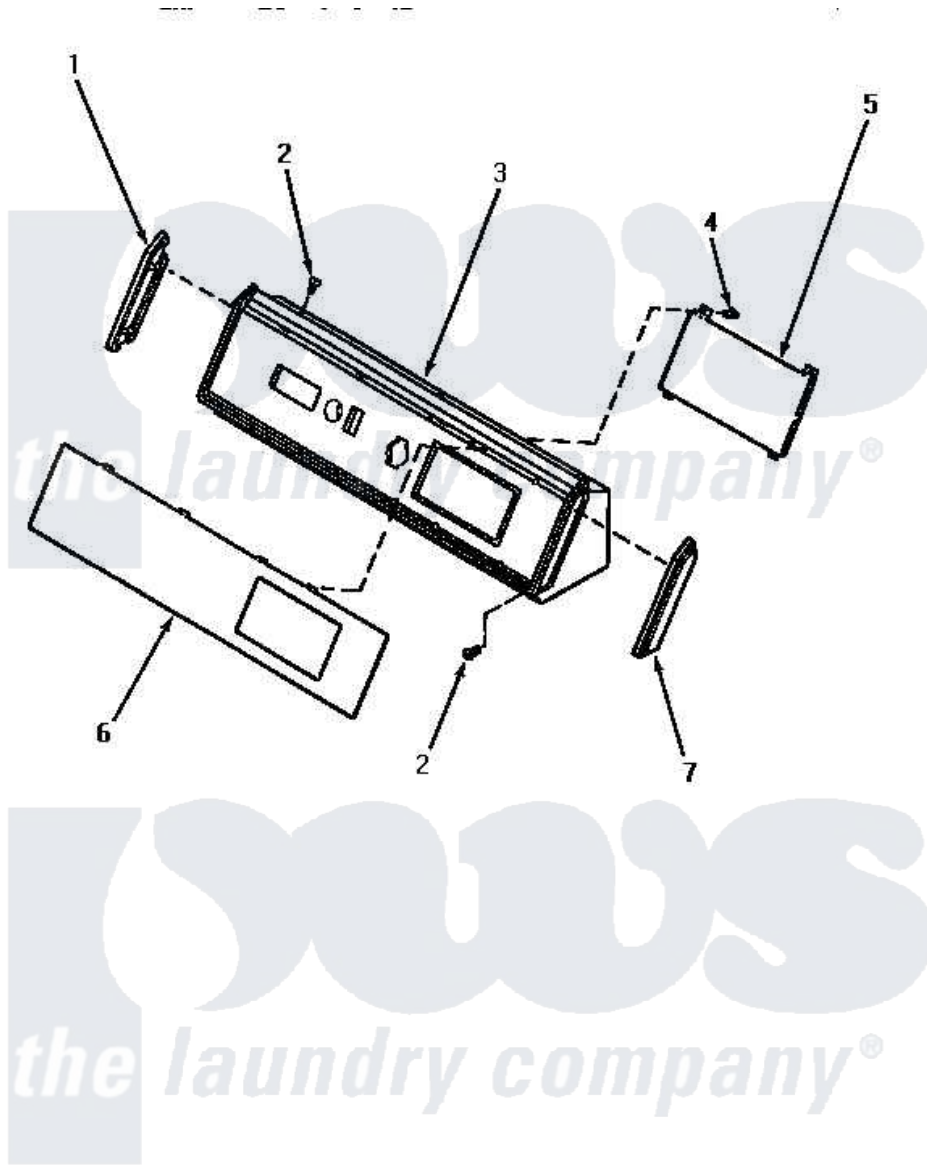

Amana AE7133 04 - GRAPHIC PANEL, CONTROL HOOD & CONTROLS

GRAPHIC PANEL, CONTROL HOOD AND CONTROLS

Amana [Residential Amana AE7133 Washer Parts](#) Parts Diagram 04 - GRAPHIC PANEL, CONTROL HOOD & CONTROLS

[Click on the part number to view part](#)

Item	Original Part Number	Replaced By	Status	Part Description
"	NOTE:		Not Available	IF DRYER IS INSTALLED IN A MANUFACTURED (MOBILE) HOME, OR IF LOCAL CODES DO NOT PERMIT GROUNDING THROUGH THE NEUTRAL, THIS WIRE WILL NOT BE ON THE DRYER. SEE I
1	32343		Not Available	INSERT,CONTROL HOOD-L.
2	31752		Not Available	SCREW,No.8ABX3/4 POZIDRI
3	59606		Not Available	HOOD,DRYER-BLACK
4	31260			Screw, No.8 X 3/8 Ind H
5	59609			Electrical Control Kit
6	60310	AN37439		Lu100/Med
7	32342			Insert, Control Hood-R.