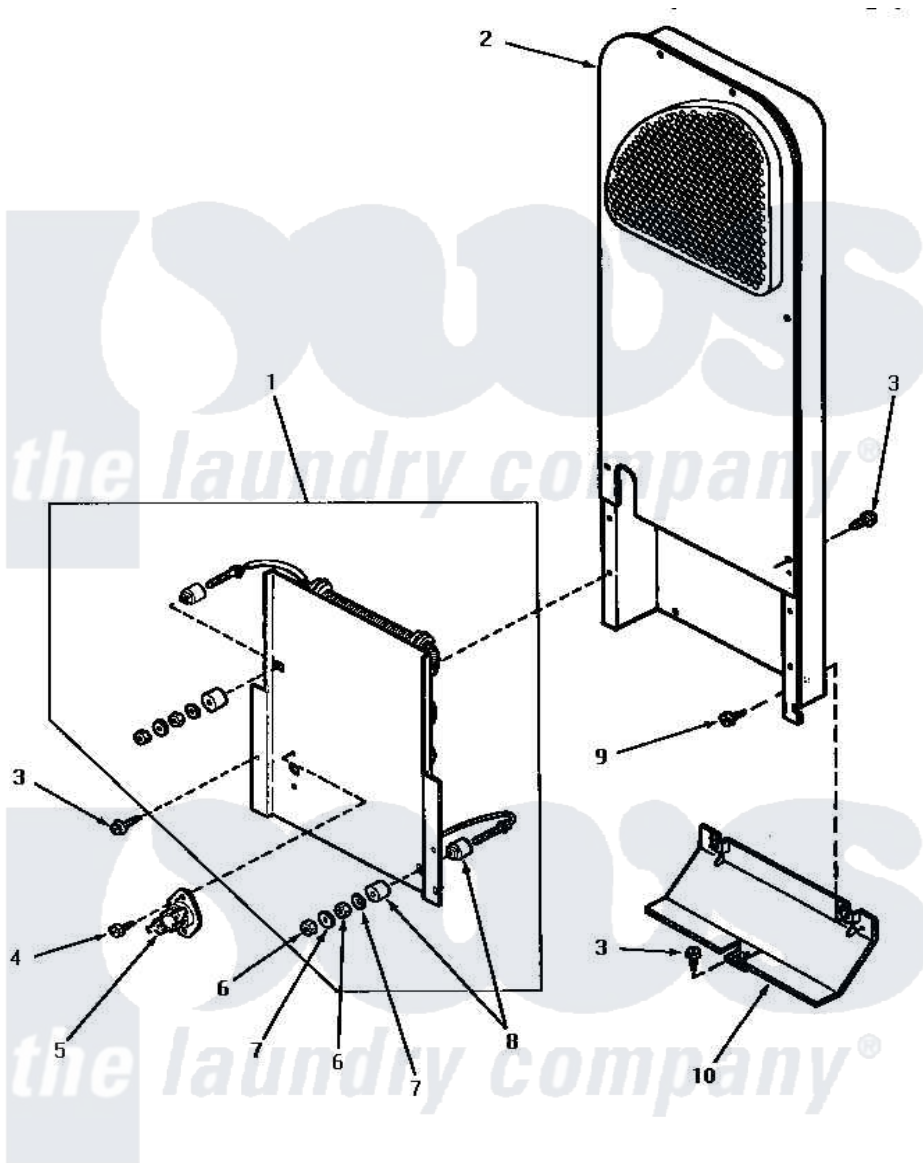

# Amana AE7133 05 - HEATER BOX

## HEATER BOX (Electric Models through Serial No. S8271975XG)

Amana [Residential Amana AE7133 Washer Parts](#) Parts Diagram 05 - HEATER BOX

[Click on the part number to view part](#)

Item	Original Part Number	Replaced By	Status	Part Description
1	<a href="#">61928</a>			Heater Assembly 208V
"	<a href="#">61927</a>			Heater Assembly
2	61161P	<a href="#">503605</a>		Assembly, Heater Duct
3	33562	<a href="#">27001200</a>		Screw
4	23222	<a href="#">3177991</a>		Screw
5	<a href="#">56082</a>			Thermostat, Limit
6	Q6163		Not Available	NUT
7	56552		Not Available	LOCKWASHER
8	<a href="#">57408</a>			Insulator
9	51780	<a href="#">3390631</a>		Screw, 10-16 X 3/8
10	60952		Not Available	SHIELD,HEAT DUCT