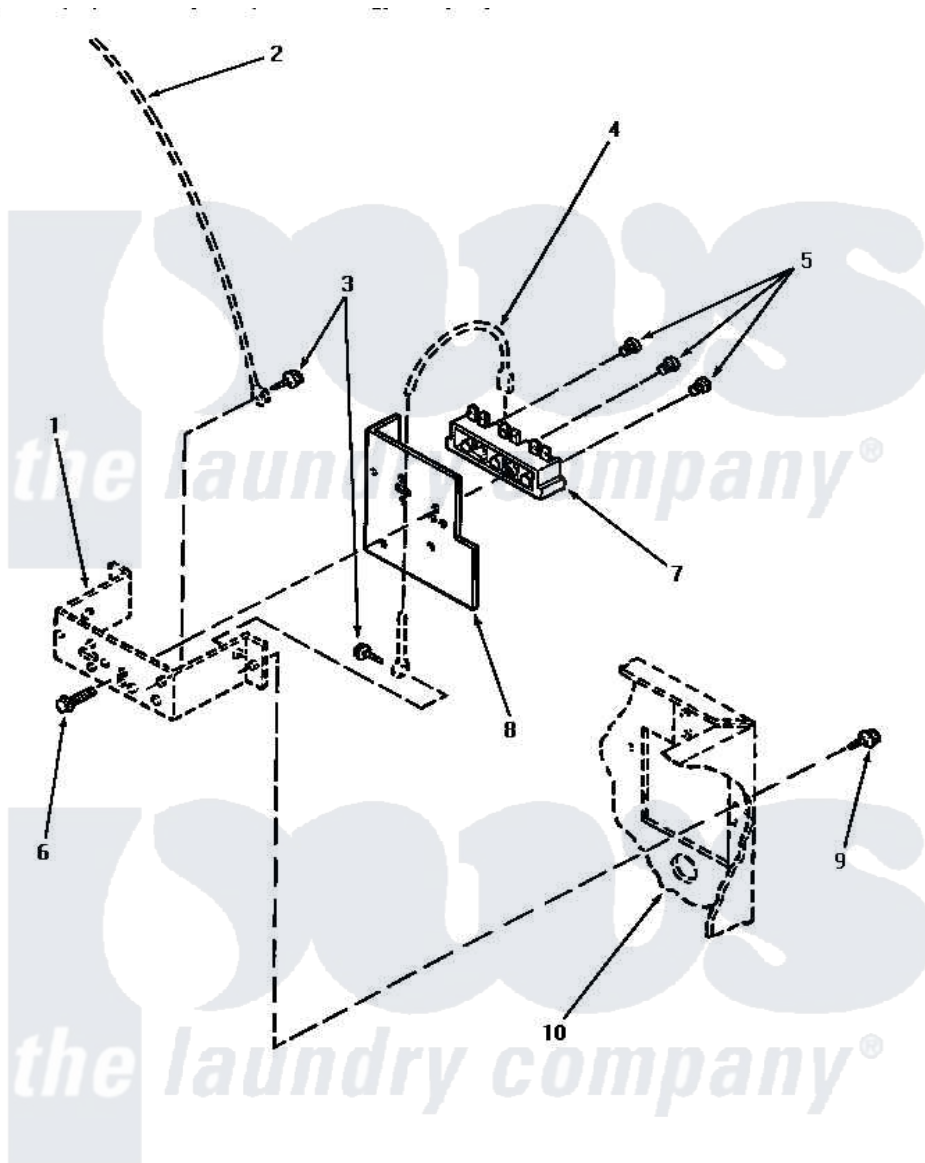

Amana AE7133 11 - TERMINAL BLOCK (STARTIN SN S6271976XG)

TERMINAL BLOCK (Electric Models starting Serial No. S6271976XG)

Amana [Residential Amana AE7133 Washer Parts](#) Parts Diagram 11 - TERMINAL BLOCK (STARTIN SN S6271976XG)
 Click on the part number to view part

Item	Original Part Number	Replaced By	Status	Part Description
1	Y00000000		Not Available	SEE NOTE TERMINAL BLOCK BRACKET
2	Y00000000		Not Available	SEE NOTE GROUND WIRE, GREEN
3	20530			Screw, 10-24 x 3/8 Hex
4	Y00000000		Not Available	SEE NOTE GROUND WIRE, GREEN -- (SEE NOTE)
5	Y61199	3400094		Screw, 10-32 X 3/8
6	Y61200	501285		Screw, No.12 X 9/16-Pla
7	61923P	61923		Block, Terminal
8	56087			Shield, Terminal Block
9	33562	27001200		Screw
10	Y00000000		Not Available	SEE NOTE CABINET