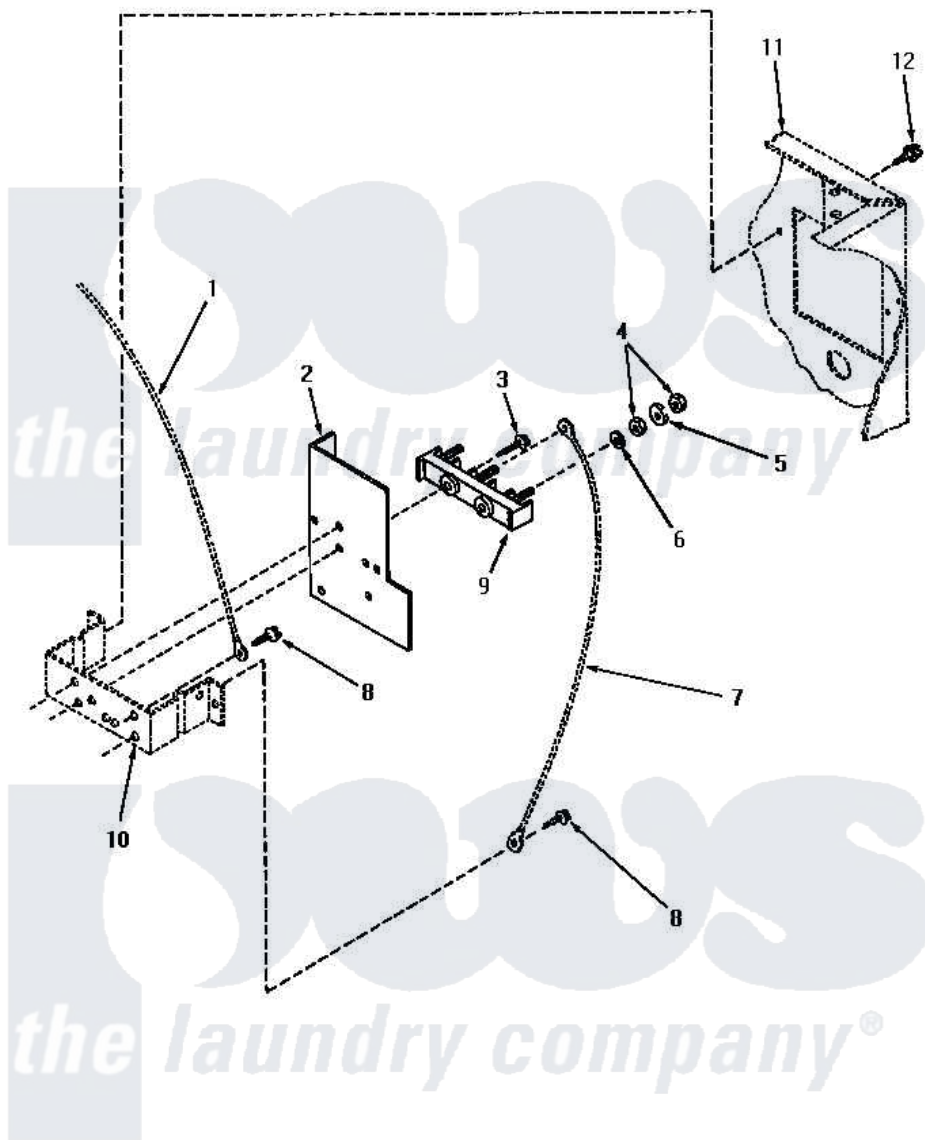

Amana AE7133 12 - TERMINAL BLOCK (THRU SN S6271975XG)

TERMINAL BLOCK (Electric Models through Serial No. S6271975XG)

Amana [Residential Amana AE7133 Washer Parts](#) Parts Diagram 12 - TERMINAL BLOCK (THRU SN S6271975XG)

[Click on the part number to view part](#)

Item	Original Part Number	Replaced By	Status	Part Description
1	Y00000000		Not Available	SEE NOTE GROUND WIRE, GREEN
2	56087			Shield, Terminal Block
3	Q6535		Not Available	SCREW, 10B-16 X 3/4 ROU
4	Q6163		Not Available	NUT
5	51474		Not Available	WASHER, 13/64IDX1/2ODX.
6	56552		Not Available	LOCKWASHER
7	Y00000000		Not Available	SEE NOTE GROUND WIRE, GREEN -- (SEE NOTE)
8	20530			Screw, 10-24 x 3/8 Hex
9	58555		Not Available	TERMINAL BLOCK
10	Y00000000		Not Available	SEE NOTE TERMINAL BLOCK BRACKET
11	Y00000000		Not Available	SEE NOTE CABINET
12	33562	27001200		Screw