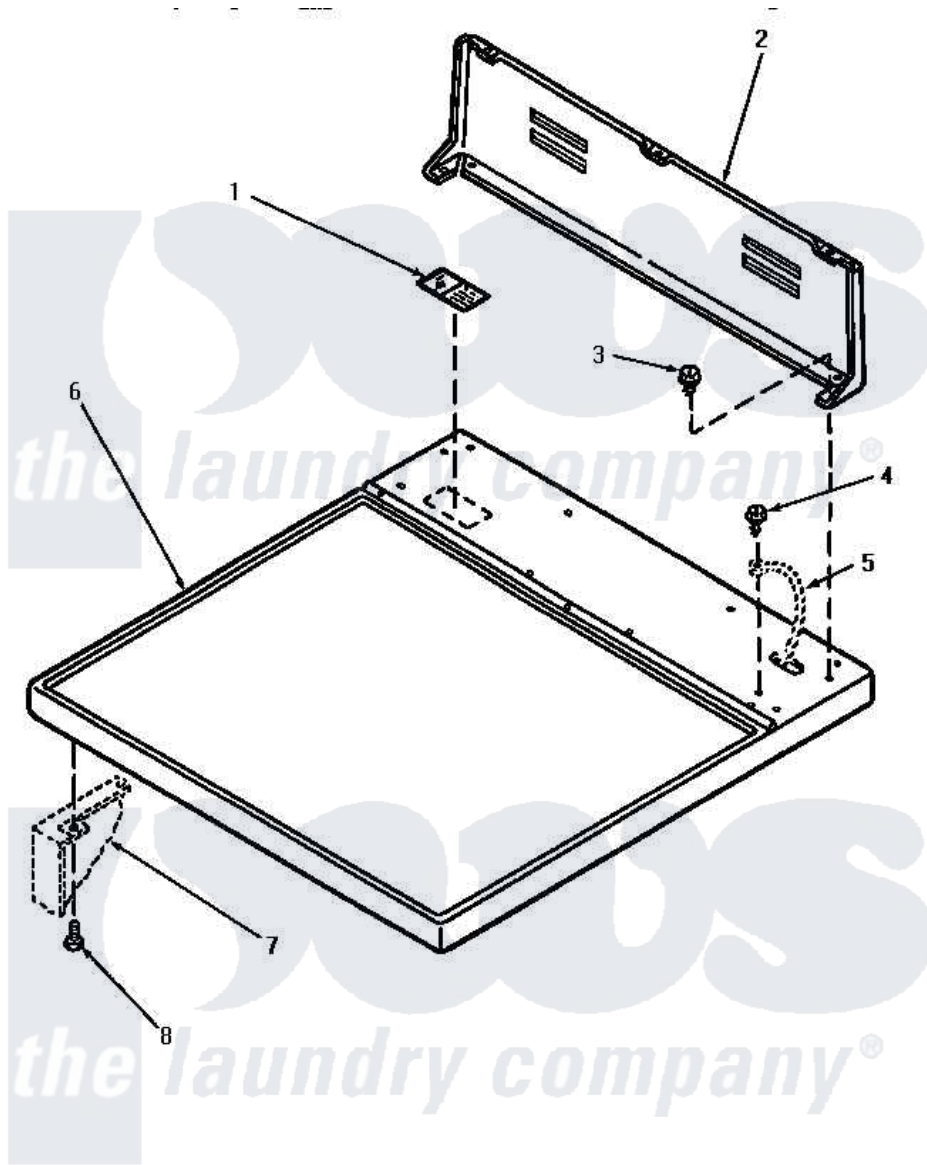

# Amana AE7233 01 - CABINET TOP & CONTROL HOOD REAR PANEL

## CABINET TOP AND CONTROL HOOD REAR PANEL

Amana [Residential Amana AE7233 Washer Parts](#) Parts Diagram 01 - CABINET TOP & CONTROL HOOD REAR PANEL  
 Click on the part number to view part

Item	Original Part Number	Replaced By	Status	Part Description
1	24903		Not Available	STICKER,DISCONNECT POW
2	59970		Not Available	CONTROL HOOD, REAR PANEL
3	23962	<a href="#">W10116760</a>		Screw
4	<a href="#">20530</a>			Screw, 10-24 x 3/8 Hex
5	Y00000000		Not Available	SEE NOTE GROUND WIRE, GREEN
6	60815H		Not Available	ASSY, TOP PANEL-DOMESTI
"	60815L		Not Available	CABINET TOP, ALMOND
"	60815W		Not Available	ASSY, TOP & CARTON
7	Y00000000		Not Available	SEE NOTE CABINET
8	33562	<a href="#">27001200</a>		Screw